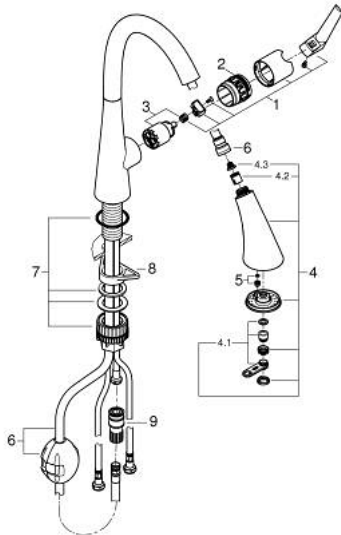

## 32 294 30D ZEDRA SINGLE-LEVER SINK MIXER 1/2"

### PRODUCT DESCRIPTION

- Colour: chrome
- flow rate 5.67 l/min
- GROHE LongLife finish
- GROHE SilkMove 35 mm ceramic cartridge
- Pull-Out spray for greater flexibility
- MagneticDocking guarantees easy retraction and smooth docking of the spray head back to the starting position
- 3 spray types
- diverter: laminar spray/SpeedClean shower jet/GROHE Blade spray
- stop function - pause button to stop the water flow
- automatic return to laminar spray
- adjustable flow rate limiter
- swivel tubular spout, swivel area 360°
- protected against backflow
- flexible connection hoses
- metal fixation set
- Protected Water Ways no contact of water with lead or nickel inside the tap
- maximum flow rate (at 3 bar): 5 l/min

### SPARE PARTS, November 2021 – now

- 1: Lever (Spare part-nr. 48476000)
- 2: Screw ring (Spare part-nr. 48517000)
- 3: Cartridge (Spare part-nr. 46374000)
- 4: Pull-Out spray (Spare part-nr. 48473000)
- 4.1: Flow straightener (Spare part-nr. 42622000)
- 4.2: Non-return valve (Spare part-nr. 08565000)
- 4.3: Dirt strainer (Spare part-nr. 0676800M)
- 5: Shower hose (Spare part-nr. 48472000)
- 6: Shank fastening assembly (Spare part-nr. 48384000)
- 7: Support plate (Spare part-nr. 05334000)
- 8: Quick coupling (Spare part-nr. 64999000)