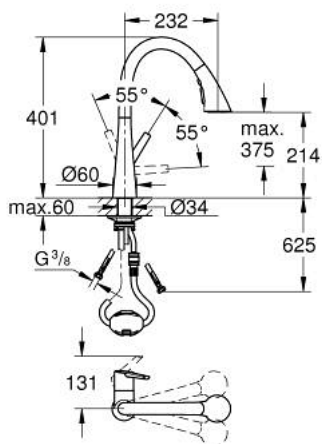

## 32 294 30D ZEDRA SINGLE-LEVER SINK MIXER 1/2"

### PRODUCT DESCRIPTION

- Colour: chrome
- flow rate 5.67 l/min
- GROHE LongLife finish
- GROHE SilkMove 35 mm ceramic cartridge
- Pull-Out spray for greater flexibility
- MagneticDocking guarantees easy retraction and smooth docking of the spray head back to the starting position
- 3 spray types
- diverter: laminar spray/SpeedClean shower jet/GROHE Blade spray
- stop function - pause button to stop the water flow
- automatic return to laminar spray
- adjustable flow rate limiter
- swivel tubular spout, swivel area 360°
- protected against backflow
- flexible connection hoses
- metal fixation set
- Protected Water Ways no contact of water with lead or nickel inside the tap
- maximum flow rate (at 3 bar): 5 l/min

### SPARE PARTS, November 2021 – now

- 1: Lever (Spare part-nr. 48476000)
- 2: Screw ring (Spare part-nr. 48517000)
- 3: Cartridge (Spare part-nr. 46374000)
- 4: Pull-Out spray (Spare part-nr. 48473000)
- 4.1: Flow straightener (Spare part-nr. 42622000)
- 4.2: Non-return valve (Spare part-nr. 08565000)
- 4.3: Dirt strainer (Spare part-nr. 0676800M)
- 5: Shower hose (Spare part-nr. 48472000)
- 6: Shank fastening assembly (Spare part-nr. 48384000)
- 7: Support plate (Spare part-nr. 05334000)
- 8: Quick coupling (Spare part-nr. 64999000)