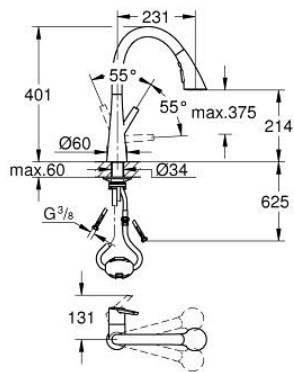

32 294 002 ZEDRA SINGLE-LEVER SINK MIXER 1/2"

PRODUCT DESCRIPTION

- Colour: chrome
- GROHE LongLife finish
- GROHE SilkMove 35 mm ceramic cartridge
- Pull-Out spray for greater flexibility
- MagneticDocking guarantees easy retraction and smooth docking of the spray head back to the starting position
- 3 spray types
- diverter: laminar spray/SpeedClean shower jet/GROHE Blade spray
- stop function - pause button to stop the water flow
- automatic return to laminar spray
- adjustable flow rate limiter
- swivel tubular spout, swivel area 360°
- protected against backflow
- flexible connection hoses
- metal fixation set
- Protected Water Ways no contact of water with lead or nickel inside the tap
- maximum flow rate (at 3 bar): 9 l/min

32 294 002 ZEDRA SINGLE-LEVER SINK MIXER 1/2"

SPARE PARTS, July 2017 – now

- 1: Lever (Spare part-nr. 48476000)
- 2: Screw ring (Spare part-nr. 48517000)
- 3: Cartridge (Spare part-nr. 46374000)
- 4: Pull-Out spray (Spare part-nr. 48473000)
- 4.1: Flow straightener (Spare part-nr. 42622000)
- 4.2: Non-return valve (Spare part-nr. 08565000)
- 4.3: Dirt strainer (Spare part-nr. 0676800M)
- 5: flow rate limiter (Spare part-nr. 48303000)
- 6: Shower hose (Spare part-nr. 48472000)
- 7: Mounting set (Spare part-nr. 48477000)
- 8: Support plate (Spare part-nr. 05334000)
- 9: Quick coupling (Spare part-nr. 46338000)