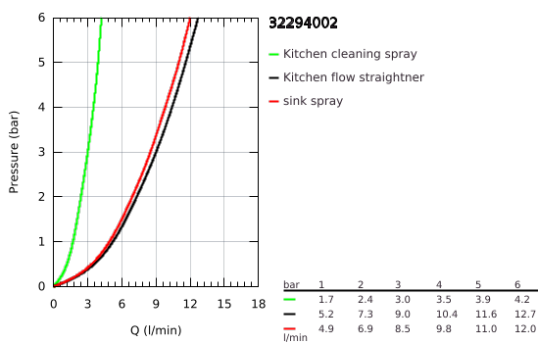

32 294 002 ZEDRA SINGLE-LEVER SINK MIXER 1/2"

PRODUCT DESCRIPTION

- Colour: chrome
- GROHE LongLife finish
- GROHE SilkMove 35 mm ceramic cartridge
- Pull-Out spray for greater flexibility
- MagneticDocking guarantees easy retraction and smooth docking of the spray head back to the starting position
- 3 spray types
- diverter: laminar spray/SpeedClean shower jet/GROHE Blade spray
- stop function - pause button to stop the water flow
- automatic return to laminar spray
- adjustable flow rate limiter
- swivel tubular spout, swivel area 360°
- protected against backflow
- flexible connection hoses
- metal fixation set
- Protected Water Ways no contact of water with lead or nickel inside the tap
- maximum flow rate (at 3 bar): 9 l/min

32 294 002 ZEDRA SINGLE-LEVER SINK MIXER 1/2"

SPARE PARTS, July 2017 – now

- 1: Lever (Spare part-nr. 48476000)
- 2: Screw ring (Spare part-nr. 48517000)
- 3: Cartridge (Spare part-nr. 46374000)
- 4: Pull-Out spray (Spare part-nr. 48473000)
- 4.1: Flow straightener (Spare part-nr. 42622000)
- 4.2: Non-return valve (Spare part-nr. 08565000)
- 4.3: Dirt strainer (Spare part-nr. 0676800M)
- 5: flow rate limiter (Spare part-nr. 48303000)
- 6: Shower hose (Spare part-nr. 48472000)
- 7: Mounting set (Spare part-nr. 48477000)
- 8: Support plate (Spare part-nr. 05334000)
- 9: Quick coupling (Spare part-nr. 46338000)