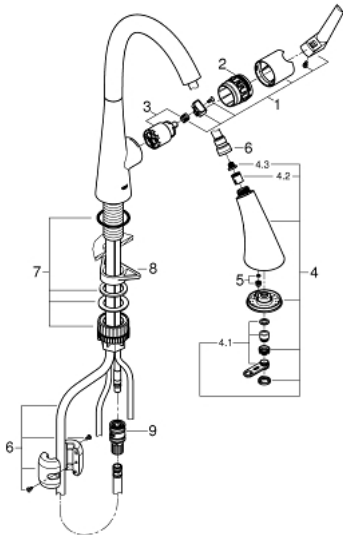

32 294 002 ZEDRA SINGLE-LEVER SINK MIXER 1/2"

PRODUCT DESCRIPTION

- Colour: chrome
- GROHE LongLife finish
- GROHE SilkMove 35 mm ceramic cartridge
- Pull-Out spray for greater flexibility
- MagneticDocking guarantees easy retraction and smooth docking of the spray head back to the starting position
- 3 spray types
- diverter: laminar spray/SpeedClean shower jet/GROHE Blade spray
- stop function - pause button to stop the water flow
- automatic return to laminar spray
- adjustable flow rate limiter
- swivel tubular spout, swivel area 360°
- protected against backflow
- flexible connection hoses
- metal fixation set
- Protected Water Ways no contact of water with lead or nickel inside the tap
- maximum flow rate (at 3 bar): 9 l/min

32 294 002 ZEDRA SINGLE-LEVER SINK MIXER 1/2"

SPARE PARTS, July 2017 – now

- 1: Lever (Spare part-nr. 48476000)
- 2: Screw ring (Spare part-nr. 48517000)
- 3: Cartridge (Spare part-nr. 46374000)
- 4: Pull-Out spray (Spare part-nr. 48473000)
- 4.1: Flow straightener (Spare part-nr. 42622000)
- 4.2: Non-return valve (Spare part-nr. 08565000)
- 4.3: Dirt strainer (Spare part-nr. 0676800M)
- 5: flow rate limiter (Spare part-nr. 48303000)
- 6: Shower hose (Spare part-nr. 48472000)
- 7: Mounting set (Spare part-nr. 48477000)
- 8: Support plate (Spare part-nr. 05334000)
- 9: Quick coupling (Spare part-nr. 46338000)