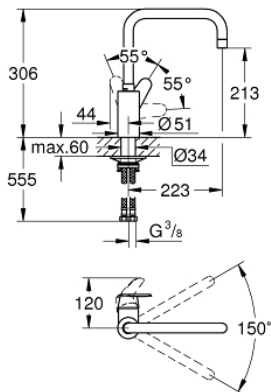

32 259 003 **EURODISC COSMOPOLITAN SINGLE-LEVER SINK MIXER 1/2"**

PRODUCT DESCRIPTION

- Colour: chrome
- high spout
- GROHE LongLife finish
- GROHE SilkMove 35 mm ceramic cartridge
- Protected Water Ways no contact of water with lead or nickel inside the tap
- adjustable flow rate limiter
- swivel tubular spout, swivel area 150°
- flexible connection hoses
- metal fixation set
- maximum flow rate (at 3 bar): 10 l/min

32 259 003 EURODISC COSMOPOLITAN SINGLE-LEVER SINK MIXER 1/2"

SPARE PARTS, April 2020 – now

- 1: Lever (Spare part-nr. 46741000)
 - 2: Mousseur (Spare part-nr. 48418000)
 - 3: Cartridge (Spare part-nr. 46374000)
 - 4: Mounting set (Spare part-nr. 48477000)
 - 5: Socket Spanner (Spare part-nr. 19332000)*
- * Optional accessories