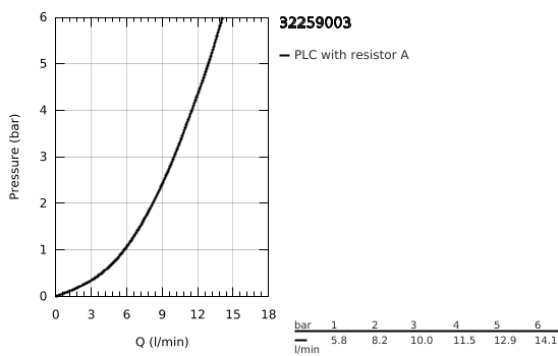

32 259 003 **EURODISC COSMOPOLITAN SINGLE-LEVER SINK MIXER 1/2"**

PRODUCT DESCRIPTION

- Colour: chrome
- high spout
- GROHE LongLife finish
- GROHE SilkMove 35 mm ceramic cartridge
- Protected Water Ways no contact of water with lead or nickel inside the tap
- adjustable flow rate limiter
- swivel tubular spout, swivel area 150°
- flexible connection hoses
- metal fixation set
- maximum flow rate (at 3 bar): 10 l/min

32 259 003 EURODISC COSMOPOLITAN SINGLE-LEVER SINK MIXER 1/2"

SPARE PARTS, April 2020 – now

- 1: Lever (Spare part-nr. 46741000)
 - 2: Mousseur (Spare part-nr. 48418000)
 - 3: Cartridge (Spare part-nr. 46374000)
 - 4: Mounting set (Spare part-nr. 48477000)
 - 5: Socket Spanner (Spare part-nr. 19332000)*
- * Optional accessories