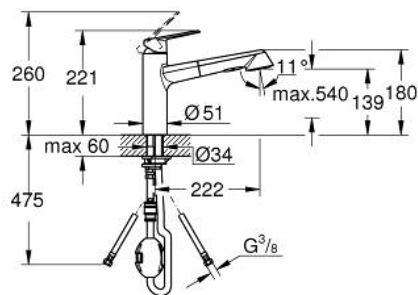

32 257 002 EURODISC COSMOPOLITAN SINGLE-LEVER SINK MIXER 1/2"

PRODUCT DESCRIPTION

- Colour: chrome
- medium spout
- GROHE LongLife finish
- GROHE SilkMove 35 mm ceramic cartridge
- Pull-Out spray for greater flexibility
- Dual Spray - switch between laminar spray and shower jet
- automatic return to mousseur
- adjustable flow rate limiter
- swivel cast spout
- swivel area 100°
- protected against backflow
- flexible connection hoses
- rapid installation system
- maximum flow rate (at 3 bar): 11 l/min

32 257 002 EURODISC COSMOPOLITAN SINGLE-LEVER SINK MIXER 1/2"

SPARE PARTS, September 2023 – now

- 1: Lever (Spare part-nr. 46738000)
 - 2: Cap (Spare part-nr. 46492000)
 - 3: Screw ring (Spare part-nr. 46815000)
 - 4: Cartridge (Spare part-nr. 46374000)
 - 5: Pull-Out spray (Spare part-nr. 46769000)
 - 5.1: Mousseur (Spare part-nr. 46711000)
 - 5.2: Non-return valve (Spare part-nr. 08565000)
 - 5.3: Dirt strainer (Spare part-nr. 0676800M)
 - 6: Hose for sink mixer with pull-out dual spray or mousseur (Spare part-nr. 48293000)
 - 7: Seal kit (Spare part-nr. 46760000)
 - 8: Shank mounting kit (Spare part-nr. 46346000)
 - 9: Quick coupling (Spare part-nr. 46338000)
 - 10: Support plate (Spare part-nr. 05334000)
 - 11: Socket Spanner (Spare part-nr. 19332000)*
- * Optional accessories