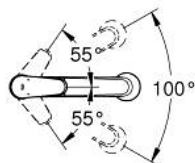

32 257 002 EURODISC COSMOPOLITAN SINGLE-LEVER SINK MIXER 1/2"

PRODUCT DESCRIPTION

- Colour: chrome
- medium spout
- GROHE LongLife finish
- GROHE SilkMove 35 mm ceramic cartridge
- Pull-Out spray for greater flexibility
- Dual Spray - switch between laminar spray and shower jet
- automatic return to mousseur
- adjustable flow rate limiter
- swivel cast spout
- swivel area 100°
- protected against backflow
- flexible connection hoses
- rapid installation system
- maximum flow rate (at 3 bar): 11 l/min

32 257 002 EURODISC COSMOPOLITAN SINGLE-LEVER SINK MIXER 1/2"

SPARE PARTS, September 2023 – now

- 1: Lever (Spare part-nr. 46738000)
 - 2: Cap (Spare part-nr. 46492000)
 - 3: Screw ring (Spare part-nr. 46815000)
 - 4: Cartridge (Spare part-nr. 46374000)
 - 5: Pull-Out spray (Spare part-nr. 46769000)
 - 5.1: Mousseur (Spare part-nr. 46711000)
 - 5.2: Non-return valve (Spare part-nr. 08565000)
 - 5.3: Dirt strainer (Spare part-nr. 0676800M)
 - 6: Hose for sink mixer with pull-out dual spray or mousseur (Spare part-nr. 48293000)
 - 7: Seal kit (Spare part-nr. 46760000)
 - 8: Shank mounting kit (Spare part-nr. 46346000)
 - 9: Quick coupling (Spare part-nr. 46338000)
 - 10: Support plate (Spare part-nr. 05334000)
 - 11: Socket Spanner (Spare part-nr. 19332000)*
- * Optional accessories