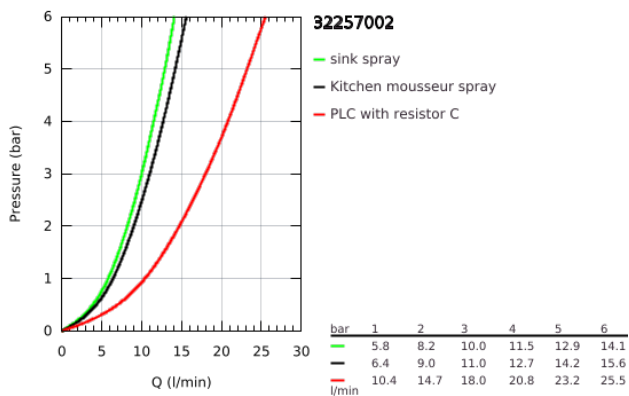

32 257 002 EURODISC COSMOPOLITAN SINGLE-LEVER SINK MIXER 1/2"

PRODUCT DESCRIPTION

- Colour: chrome
- medium spout
- GROHE LongLife finish
- GROHE SilkMove 35 mm ceramic cartridge
- Pull-Out spray for greater flexibility
- Dual Spray - switch between laminar spray and shower jet
- automatic return to mousseur
- adjustable flow rate limiter
- swivel cast spout
- swivel area 100°
- protected against backflow
- flexible connection hoses
- rapid installation system
- maximum flow rate (at 3 bar): 11 l/min

32 257 002 EURODISC COSMOPOLITAN SINGLE-LEVER SINK MIXER 1/2"

SPARE PARTS, September 2023 – now

- 1: Lever (Spare part-nr. 46738000)
 - 2: Cap (Spare part-nr. 46492000)
 - 3: Screw ring (Spare part-nr. 46815000)
 - 4: Cartridge (Spare part-nr. 46374000)
 - 5: Pull-Out spray (Spare part-nr. 46769000)
 - 5.1: Mousseur (Spare part-nr. 46711000)
 - 5.2: Non-return valve (Spare part-nr. 08565000)
 - 5.3: Dirt strainer (Spare part-nr. 0676800M)
 - 6: Hose for sink mixer with pull-out dual spray or mousseur (Spare part-nr. 48293000)
 - 7: Seal kit (Spare part-nr. 46760000)
 - 8: Shank mounting kit (Spare part-nr. 46346000)
 - 9: Quick coupling (Spare part-nr. 46338000)
 - 10: Support plate (Spare part-nr. 05334000)
 - 11: Socket Spanner (Spare part-nr. 19332000)*
- * Optional accessories