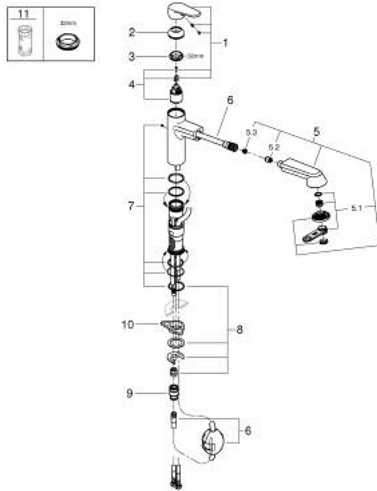

32 257 002 EURODISC COSMOPOLITAN SINGLE-LEVER SINK MIXER 1/2"

PRODUCT DESCRIPTION

- Colour: chrome
- medium spout
- GROHE LongLife finish
- GROHE SilkMove 35 mm ceramic cartridge
- Pull-Out spray for greater flexibility
- Dual Spray - switch between laminar spray and shower jet
- automatic return to mousseur
- adjustable flow rate limiter
- swivel cast spout
- swivel area 100°
- protected against backflow
- flexible connection hoses
- rapid installation system
- maximum flow rate (at 3 bar): 11 l/min

32 257 002 EURODISC COSMOPOLITAN SINGLE-LEVER SINK MIXER 1/2"

SPARE PARTS, September 2023 – now

- 1: Lever (Spare part-nr. 46738000)
 - 2: Cap (Spare part-nr. 46492000)
 - 3: Screw ring (Spare part-nr. 46815000)
 - 4: Cartridge (Spare part-nr. 46374000)
 - 5: Pull-Out spray (Spare part-nr. 46769000)
 - 5.1: Mousseur (Spare part-nr. 46711000)
 - 5.2: Non-return valve (Spare part-nr. 08565000)
 - 5.3: Dirt strainer (Spare part-nr. 0676800M)
 - 6: Hose for sink mixer with pull-out dual spray or mousseur (Spare part-nr. 48293000)
 - 7: Seal kit (Spare part-nr. 46760000)
 - 8: Shank mounting kit (Spare part-nr. 46346000)
 - 9: Quick coupling (Spare part-nr. 46338000)
 - 10: Support plate (Spare part-nr. 05334000)
 - 11: Socket Spanner (Spare part-nr. 19332000)*
- * Optional accessories