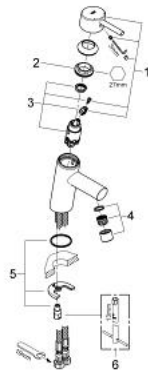

32 240 10E **CONCETTO SINGLE-LEVER BASIN MIXER 1/2"**
S-SIZE

PRODUCT DESCRIPTION

- Colour: chrome
- GROHE SilkMove 28 mm ceramic cartridge
- adjustable flow rate limiter
- with temperature limiter
- GROHE LongLife finish
- GROHE EcoJoy - less water, perfect flow
- maximum flow rate (at 3 bar): 5 l/min
- SpeedClean mousseur
- GROHE FastFixation installation system
- smooth body
- flexible connection hoses

32 240 10E **CONCETTO SINGLE-LEVER BASIN MIXER 1/2"**
S-SIZE

SPARE PARTS, November 2010 – now

- 1: Lever (Spare part-nr. 46753000)
- 2: Fitting ring (Spare part-nr. 46715000)
- 3: Cartridge (Spare part-nr. 46580000)
- 4: Mousseur (Spare part-nr. 13935000)
- 5: Shank mounting kit (Spare part-nr. 46249000)
- 7: Mounting wrench (Spare part-nr. 19017000)*
- 7: Base plate (Spare part-nr. 48165000)*