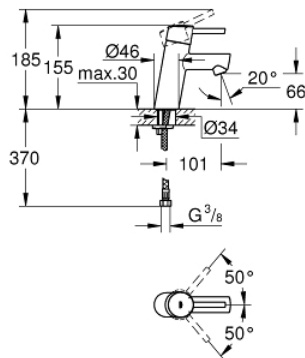

32 240 10E **CONCETTO SINGLE-LEVER BASIN MIXER 1/2"**
S-SIZE

PRODUCT DESCRIPTION

- Colour: chrome
- GROHE SilkMove 28 mm ceramic cartridge
- adjustable flow rate limiter
- with temperature limiter
- GROHE LongLife finish
- GROHE EcoJoy - less water, perfect flow
- maximum flow rate (at 3 bar): 5 l/min
- SpeedClean mousseur
- GROHE FastFixation installation system
- smooth body
- flexible connection hoses

32 240 10E **CONCETTO SINGLE-LEVER BASIN MIXER 1/2"**
S-SIZE

SPARE PARTS, November 2010 – now

- 1: Lever (Spare part-nr. 46753000)
- 2: Fitting ring (Spare part-nr. 46715000)
- 3: Cartridge (Spare part-nr. 46580000)
- 4: Mousseur (Spare part-nr. 13935000)
- 5: Shank mounting kit (Spare part-nr. 46249000)
- 7: Mounting wrench (Spare part-nr. 19017000)*
- 7: Base plate (Spare part-nr. 48165000)*