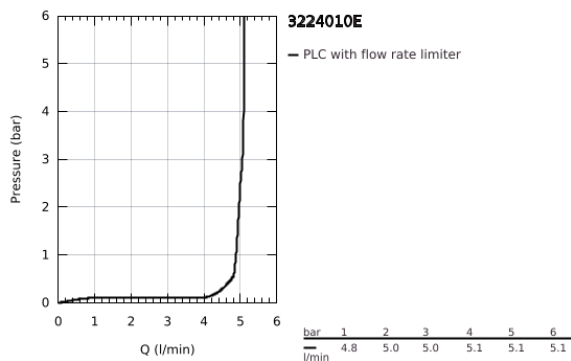

32 240 10E **CONCETTO SINGLE-LEVER BASIN MIXER 1/2"**
S-SIZE

PRODUCT DESCRIPTION

- Colour: chrome
- GROHE SilkMove 28 mm ceramic cartridge
- adjustable flow rate limiter
- with temperature limiter
- GROHE LongLife finish
- GROHE EcoJoy - less water, perfect flow
- maximum flow rate (at 3 bar): 5 l/min
- SpeedClean mousseur
- GROHE FastFixation installation system
- smooth body
- flexible connection hoses

32 240 10E **CONCETTO SINGLE-LEVER BASIN MIXER 1/2"**
S-SIZE

SPARE PARTS, November 2010 – now

- 1: Lever (Spare part-nr. 46753000)
- 2: Fitting ring (Spare part-nr. 46715000)
- 3: Cartridge (Spare part-nr. 46580000)
- 4: Mousseur (Spare part-nr. 13935000)
- 5: Shank mounting kit (Spare part-nr. 46249000)
- 7: Mounting wrench (Spare part-nr. 19017000)*
- 7: Base plate (Spare part-nr. 48165000)*