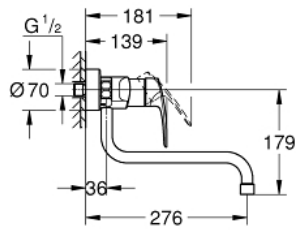

32 224 003 EUROSMART SINGLE-LEVER SINK MIXER 1/2"

PRODUCT DESCRIPTION

- Colour: chrome
- wall mounted
- GROHE LongLife finish
- GROHE SilkMove 35 mm ceramic cartridge
- adjustable flow rate limiter
- swivel tubular spout, swivel area 360°
- projection 276 mm
- S-unions
- maximum flow rate (at 3 bar): 13.5 l/min
- professional edition

32 224 003 EUROSMART SINGLE-LEVER SINK MIXER 1/2"

SPARE PARTS, September 2019 – now

- 1: Lever (Spare part-nr. 48542000)
- 2: Cartridge (Spare part-nr. 46374000)
- 3: S-spout (Spare part-nr. 13369000)
- 3.1: Mousseur (Spare part-nr. 06574000)
- 3.2: Sealing washer (Spare part-nr. 0128500M)
- 3.3: Safety ring (Spare part-nr. 0485300M)
- 4: Screw connection 1/2" (Spare part-nr. 45044000)
- 5: S-union (Spare part-nr. 12662000)
- 6: Extension 3/4", 20 mm (Spare part-nr. 0713000M)*
- 7: Special spanner (Spare part-nr. 19377000)*