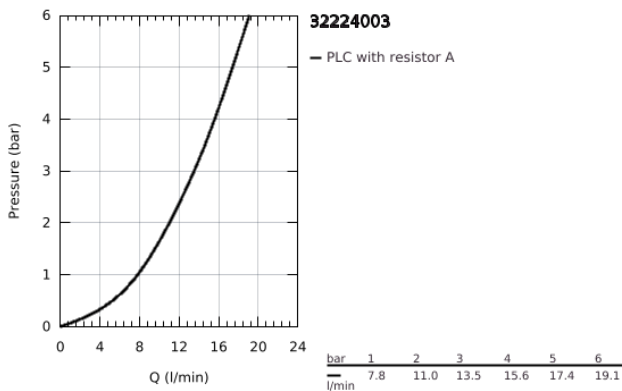

32 224 003 EUROSMART SINGLE-LEVER SINK MIXER 1/2"

PRODUCT DESCRIPTION

- Colour: chrome
- wall mounted
- GROHE LongLife finish
- GROHE SilkMove 35 mm ceramic cartridge
- adjustable flow rate limiter
- swivel tubular spout, swivel area 360°
- projection 276 mm
- S-unions
- maximum flow rate (at 3 bar): 13.5 l/min
- professional edition

32 224 003 EUROSMART SINGLE-LEVER SINK MIXER 1/2"

SPARE PARTS, September 2019 – now

- 1: Lever (Spare part-nr. 48542000)
- 2: Cartridge (Spare part-nr. 46374000)
- 3: S-spout (Spare part-nr. 13369000)
- 3.1: Mousseur (Spare part-nr. 06574000)
- 3.2: Sealing washer (Spare part-nr. 0128500M)
- 3.3: Safety ring (Spare part-nr. 0485300M)
- 4: Screw connection 1/2" (Spare part-nr. 45044000)
- 5: S-union (Spare part-nr. 12662000)
- 6: Extension 3/4", 20 mm (Spare part-nr. 0713000M)*
- 7: Special spanner (Spare part-nr. 19377000)*