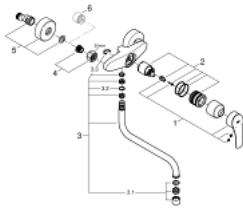

32 224 003 EUROSMART SINGLE-LEVER SINK MIXER 1/2"

PRODUCT DESCRIPTION

- Colour: chrome
- wall mounted
- GROHE LongLife finish
- GROHE SilkMove 35 mm ceramic cartridge
- adjustable flow rate limiter
- swivel tubular spout, swivel area 360°
- projection 276 mm
- S-unions
- maximum flow rate (at 3 bar): 13.5 l/min
- professional edition

32 224 003 EUROSMART SINGLE-LEVER SINK MIXER 1/2"

SPARE PARTS, September 2019 – now

- 1: Lever (Spare part-nr. 48542000)
- 2: Cartridge (Spare part-nr. 46374000)
- 3: S-spout (Spare part-nr. 13369000)
- 3.1: Mousseur (Spare part-nr. 06574000)
- 3.2: Sealing washer (Spare part-nr. 0128500M)
- 3.3: Safety ring (Spare part-nr. 0485300M)
- 4: Screw connection 1/2" (Spare part-nr. 45044000)
- 5: S-union (Spare part-nr. 12662000)
- 6: Extension 3/4", 20 mm (Spare part-nr. 0713000M)*
- 7: Special spanner (Spare part-nr. 19377000)*