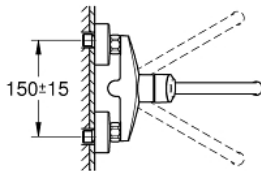

32 224 003 EUROSMART SINGLE-LEVER SINK MIXER 1/2"

PRODUCT DESCRIPTION

- Colour: chrome
- wall mounted
- GROHE LongLife finish
- GROHE SilkMove 35 mm ceramic cartridge
- adjustable flow rate limiter
- swivel tubular spout, swivel area 360°
- projection 276 mm
- S-unions
- maximum flow rate (at 3 bar): 13.5 l/min
- professional edition

32 224 003 EUROSMART SINGLE-LEVER SINK MIXER 1/2"

SPARE PARTS, September 2019 – now

- 1: Lever (Spare part-nr. 48542000)
- 2: Cartridge (Spare part-nr. 46374000)
- 3: S-spout (Spare part-nr. 13369000)
- 3.1: Mousseur (Spare part-nr. 06574000)
- 3.2: Sealing washer (Spare part-nr. 0128500M)
- 3.3: Safety ring (Spare part-nr. 0485300M)
- 4: Screw connection 1/2" (Spare part-nr. 45044000)
- 5: S-union (Spare part-nr. 12662000)
- 6: Extension 3/4", 20 mm (Spare part-nr. 0713000M)*
- 7: Special spanner (Spare part-nr. 19377000)*