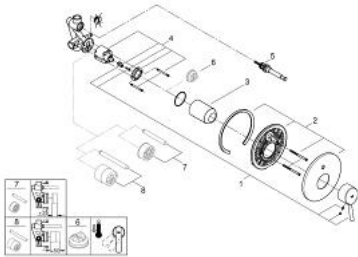

32 214 001 **CONCETTO SINGLE-LEVER BATH MIXER 1/2"**

PRODUCT DESCRIPTION

- Colour: chrome
- wall installation
- GROHE SilkMove 46 mm ceramic cartridge
- GROHE LongLife finish
- set for final installation
- rough-in set (33 963 001)
- adjustable flow rate limiter
- adjustable minimum flow rate 2.5 l/min
- escutcheon- and shaft-sealing
- metal rosette
- screwed
- optional temperature limiter

32 214 001 **CONCETTO SINGLE-LEVER BATH MIXER 1/2"**

SPARE PARTS, December 2015 – now

- 1: Lever (Spare part-nr. 46723000)
- 2: Escutcheon (Spare part-nr. 46905000)
- 3: Cap (Spare part-nr. 06874000)
- 4: Cartridge (Spare part-nr. 46048000)
- 5: Diverter (Spare part-nr. 46737000)
- 6: Temperature limiter (Spare part-nr. 46375000)*
- 7: Extension set (Spare part-nr. 46191000)*
- 8: Extension set (Spare part-nr. 46343000)*