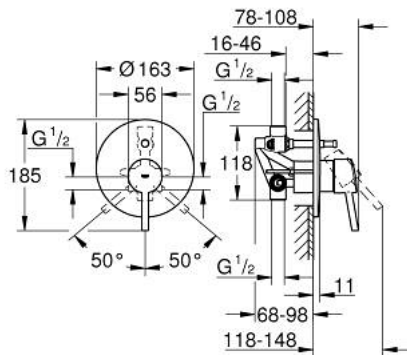

32 214 001 **CONCETTO SINGLE-LEVER BATH MIXER 1/2"**

PRODUCT DESCRIPTION

- Colour: chrome
- wall installation
- GROHE SilkMove 46 mm ceramic cartridge
- GROHE LongLife finish
- set for final installation
- rough-in set (33 963 001)
- adjustable flow rate limiter
- adjustable minimum flow rate 2.5 l/min
- escutcheon- and shaft-sealing
- metal rosette
- screwed
- optional temperature limiter

32 214 001 **CONCETTO SINGLE-LEVER BATH MIXER 1/2"**

SPARE PARTS, December 2015 – now

- 1: Lever (Spare part-nr. 46723000)
- 2: Escutcheon (Spare part-nr. 46905000)
- 3: Cap (Spare part-nr. 06874000)
- 4: Cartridge (Spare part-nr. 46048000)
- 5: Diverter (Spare part-nr. 46737000)
- 6: Temperature limiter (Spare part-nr. 46375000)*
- 7: Extension set (Spare part-nr. 46191000)*
- 8: Extension set (Spare part-nr. 46343000)*