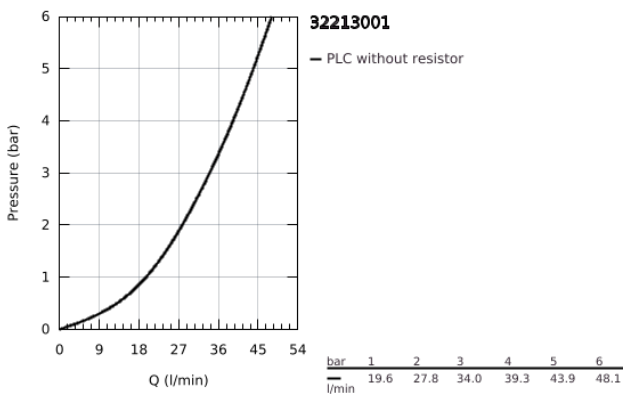

32 213 001 **CONCETTO SINGLE-LEVER SHOWER MIXER 1/2"**

PRODUCT DESCRIPTION

- Colour: chrome
- wall installation
- GROHE SilkMove 46 mm ceramic cartridge
- GROHE LongLife finish
- set for final installation
- rough-in set for wall mounted bath mixer
- adjustable flow rate limiter
- adjustable minimum flow rate 2.5 l/min
- escutcheon- and shaft-sealing
- metal rosette
- screwed
- optional temperature limiter

32 213 001 **CONCETTO SINGLE-LEVER SHOWER MIXER 1/2"**

SPARE PARTS, December 2015 – now

- 1: Lever (Spare part-nr. 46723000)
- 2: Escutcheon (Spare part-nr. 46904000)
- 3: Cap (Spare part-nr. 06874000)
- 4: Cartridge (Spare part-nr. 46048000)
- 5: Temperature limiter (Spare part-nr. 46375000)*
- 6: Extension set (Spare part-nr. 46191000)*
- 7: Extension set (Spare part-nr. 46343000)*