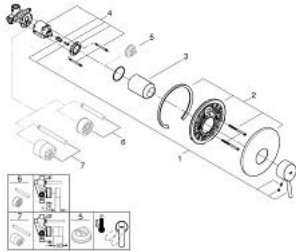

32 213 001 **CONCETTO SINGLE-LEVER SHOWER MIXER 1/2"**

PRODUCT DESCRIPTION

- Colour: chrome
- wall installation
- GROHE SilkMove 46 mm ceramic cartridge
- GROHE LongLife finish
- set for final installation
- rough-in set for wall mounted bath mixer
- adjustable flow rate limiter
- adjustable minimum flow rate 2.5 l/min
- escutcheon- and shaft-sealing
- metal rosette
- screwed
- optional temperature limiter

32 213 001 **CONCETTO SINGLE-LEVER SHOWER MIXER 1/2"**

SPARE PARTS, December 2015 – now

- 1: Lever (Spare part-nr. 46723000)
- 2: Escutcheon (Spare part-nr. 46904000)
- 3: Cap (Spare part-nr. 06874000)
- 4: Cartridge (Spare part-nr. 46048000)
- 5: Temperature limiter (Spare part-nr. 46375000)*
- 6: Extension set (Spare part-nr. 46191000)*
- 7: Extension set (Spare part-nr. 46343000)*