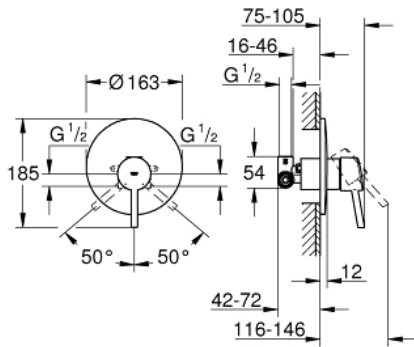

32 213 001 **CONCETTO SINGLE-LEVER SHOWER MIXER 1/2"**

PRODUCT DESCRIPTION

- Colour: chrome
- wall installation
- GROHE SilkMove 46 mm ceramic cartridge
- GROHE LongLife finish
- set for final installation
- rough-in set for wall mounted bath mixer
- adjustable flow rate limiter
- adjustable minimum flow rate 2.5 l/min
- escutcheon- and shaft-sealing
- metal rosette
- screwed
- optional temperature limiter

32 213 001 **CONCETTO SINGLE-LEVER SHOWER MIXER 1/2"**

SPARE PARTS, December 2015 – now

- 1: Lever (Spare part-nr. 46723000)
- 2: Escutcheon (Spare part-nr. 46904000)
- 3: Cap (Spare part-nr. 06874000)
- 4: Cartridge (Spare part-nr. 46048000)
- 5: Temperature limiter (Spare part-nr. 46375000)*
- 6: Extension set (Spare part-nr. 46191000)*
- 7: Extension set (Spare part-nr. 46343000)*