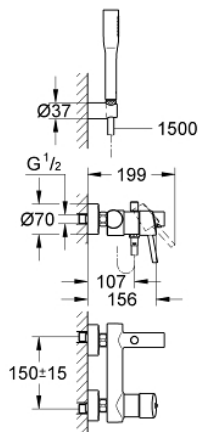

32 212 001 **CONCETTO SINGLE-LEVER BATH MIXER 1/2"**

PRODUCT DESCRIPTION

- Colour: chrome
- wall mounted
- GROHE SilkMove 46 mm ceramic cartridge
- GROHE LongLife finish
- adjustable flow rate limiter
- automatic diverter: bath/shower
- mousseur
- integrated non-return valve in shower outlet
- S-unions
- protected against backflow
- with shower set
- Euphoria Cosmopolitan hand shower (27 400)
- wall shower holder (27 056)
- shower hose Relexaflex 1500 mm 1/2" x 1/2" (28 151)

32 212 001 **CONCETTO SINGLE-LEVER BATH MIXER 1/2"**

SPARE PARTS, April 2010 – now

- 1: Lever (Spare part-nr. 46723000)
- 2: Cap (Spare part-nr. 46578000)
- 3: Cartridge (Spare part-nr. 46048000)
- 4: Mousseur (Spare part-nr. 13952000)
- 5: Diverter knob (Spare part-nr. 64309000)
- 6: Diverter (Spare part-nr. 65655000)
- 7: Non-return valve (Spare part-nr. 08565000)
- 8: Screw connection 1/2" (Spare part-nr. 45044000)
- 9: S-union (Spare part-nr. 12662000)
- 10: Dirt strainer (Spare part-nr. 0700200M)
- 11: Temperature limiter (Spare part-nr. 46375000)*
- 12: Special spanner (Spare part-nr. 19377000)*
- 13: Extension 3/4", 20 mm (Spare part-nr. 0713000M)*