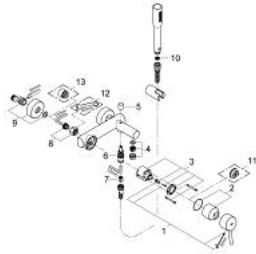

32 212 001 **CONCETTO SINGLE-LEVER BATH MIXER 1/2"**

PRODUCT DESCRIPTION

- Colour: chrome
- wall mounted
- GROHE SilkMove 46 mm ceramic cartridge
- GROHE LongLife finish
- adjustable flow rate limiter
- automatic diverter: bath/shower
- mousseur
- integrated non-return valve in shower outlet
- S-unions
- protected against backflow
- with shower set
- Euphoria Cosmopolitan hand shower (27 400)
- wall shower holder (27 056)
- shower hose Relexaflex 1500 mm 1/2" x 1/2" (28 151)

32 212 001 **CONCETTO SINGLE-LEVER BATH MIXER 1/2"**

SPARE PARTS, April 2010 – now

- 1: Lever (Spare part-nr. 46723000)
- 2: Cap (Spare part-nr. 46578000)
- 3: Cartridge (Spare part-nr. 46048000)
- 4: Mousseur (Spare part-nr. 13952000)
- 5: Diverter knob (Spare part-nr. 64309000)
- 6: Diverter (Spare part-nr. 65655000)
- 7: Non-return valve (Spare part-nr. 08565000)
- 8: Screw connection 1/2" (Spare part-nr. 45044000)
- 9: S-union (Spare part-nr. 12662000)
- 10: Dirt strainer (Spare part-nr. 0700200M)
- 11: Temperature limiter (Spare part-nr. 46375000)*
- 12: Special spanner (Spare part-nr. 19377000)*
- 13: Extension 3/4", 20 mm (Spare part-nr. 0713000M)*