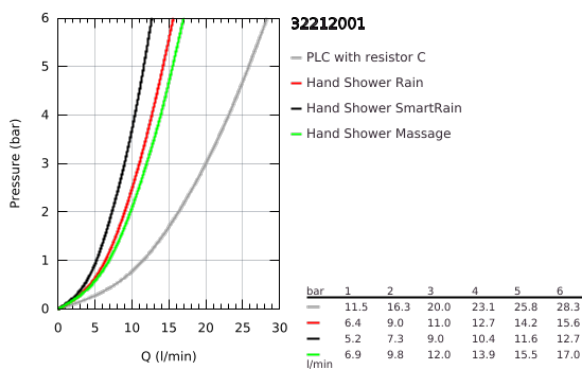

32 212 001 **CONCETTO SINGLE-LEVER BATH MIXER 1/2"**

PRODUCT DESCRIPTION

- Colour: chrome
- wall mounted
- GROHE SilkMove 46 mm ceramic cartridge
- GROHE LongLife finish
- adjustable flow rate limiter
- automatic diverter: bath/shower
- mousseur
- integrated non-return valve in shower outlet
- S-unions
- protected against backflow
- with shower set
- Euphoria Cosmopolitan hand shower (27 400)
- wall shower holder (27 056)
- shower hose Relexaflex 1500 mm 1/2" x 1/2" (28 151)

32 212 001 **CONCETTO SINGLE-LEVER BATH MIXER 1/2"**

SPARE PARTS, April 2010 – now

- 1: Lever (Spare part-nr. 46723000)
- 2: Cap (Spare part-nr. 46578000)
- 3: Cartridge (Spare part-nr. 46048000)
- 4: Mousseur (Spare part-nr. 13952000)
- 5: Diverter knob (Spare part-nr. 64309000)
- 6: Diverter (Spare part-nr. 65655000)
- 7: Non-return valve (Spare part-nr. 08565000)
- 8: Screw connection 1/2" (Spare part-nr. 45044000)
- 9: S-union (Spare part-nr. 12662000)
- 10: Dirt strainer (Spare part-nr. 0700200M)
- 11: Temperature limiter (Spare part-nr. 46375000)*
- 12: Special spanner (Spare part-nr. 19377000)*
- 13: Extension 3/4", 20 mm (Spare part-nr. 0713000M)*