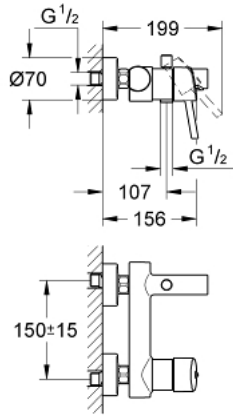

32 211 001 **CONCETTO SINGLE-LEVER BATH MIXER 1/2"**

PRODUCT DESCRIPTION

- Colour: chrome
- wall mounted
- GROHE SilkMove 46 mm ceramic cartridge
- GROHE LongLife finish
- adjustable flow rate limiter
- automatic diverter: bath/shower
- mousseur
- integrated non-return valve in shower outlet

- S-unions
- protected against backflow

32 211 001 **CONCETTO SINGLE-LEVER BATH MIXER 1/2"**

SPARE PARTS, April 2010 – now

- 1: Lever (Spare part-nr. 46723000)
- 2: Cap (Spare part-nr. 46578000)
- 3: Cartridge (Spare part-nr. 46048000)
- 4: Mousseur (Spare part-nr. 13952000)
- 5: Diverter knob (Spare part-nr. 64309000)
- 6: Diverter (Spare part-nr. 65655000)
- 7: Non-return valve (Spare part-nr. 08565000)
- 8: Screw connection 1/2" (Spare part-nr. 45044000)
- 9: S-union (Spare part-nr. 12662000)
- 10: Temperature limiter (Spare part-nr. 46375000)*
- 11: Special spanner (Spare part-nr. 19377000)*
- 12: Extension 3/4", 20 mm (Spare part-nr. 0713000M)*