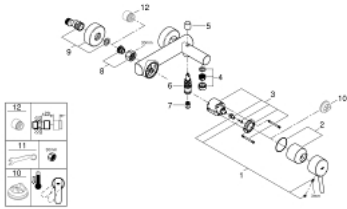

32 211 001 **CONCETTO SINGLE-LEVER BATH MIXER 1/2"**

PRODUCT DESCRIPTION

- Colour: chrome
- wall mounted
- GROHE SilkMove 46 mm ceramic cartridge
- GROHE LongLife finish
- adjustable flow rate limiter
- automatic diverter: bath/shower
- mousseur
- integrated non-return valve in shower outlet

- S-unions
- protected against backflow

32 211 001 **CONCETTO SINGLE-LEVER BATH MIXER 1/2"**

SPARE PARTS, April 2010 – now

- 1: Lever (Spare part-nr. 46723000)
- 2: Cap (Spare part-nr. 46578000)
- 3: Cartridge (Spare part-nr. 46048000)
- 4: Mousseur (Spare part-nr. 13952000)
- 5: Diverter knob (Spare part-nr. 64309000)
- 6: Diverter (Spare part-nr. 65655000)
- 7: Non-return valve (Spare part-nr. 08565000)
- 8: Screw connection 1/2" (Spare part-nr. 45044000)
- 9: S-union (Spare part-nr. 12662000)
- 10: Temperature limiter (Spare part-nr. 46375000)*
- 11: Special spanner (Spare part-nr. 19377000)*
- 12: Extension 3/4", 20 mm (Spare part-nr. 0713000M)*