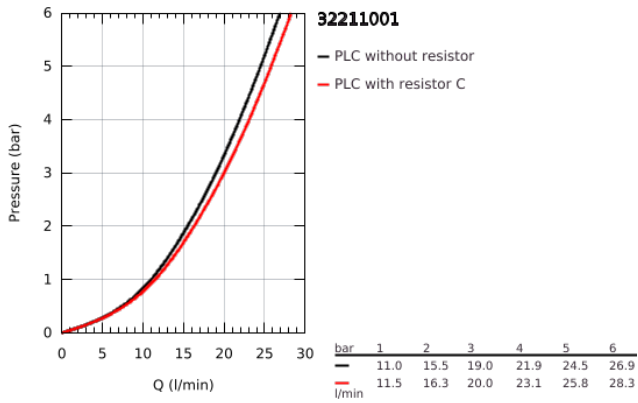

32 211 001 **CONCETTO SINGLE-LEVER BATH MIXER 1/2"**

PRODUCT DESCRIPTION

- Colour: chrome
- wall mounted
- GROHE SilkMove 46 mm ceramic cartridge
- GROHE LongLife finish
- adjustable flow rate limiter
- automatic diverter: bath/shower
- mousseur
- integrated non-return valve in shower outlet

- S-unions
- protected against backflow

32 211 001 **CONCETTO SINGLE-LEVER BATH MIXER 1/2"**

SPARE PARTS, April 2010 – now

- 1: Lever (Spare part-nr. 46723000)
- 2: Cap (Spare part-nr. 46578000)
- 3: Cartridge (Spare part-nr. 46048000)
- 4: Mousseur (Spare part-nr. 13952000)
- 5: Diverter knob (Spare part-nr. 64309000)
- 6: Diverter (Spare part-nr. 65655000)
- 7: Non-return valve (Spare part-nr. 08565000)
- 8: Screw connection 1/2" (Spare part-nr. 45044000)
- 9: S-union (Spare part-nr. 12662000)
- 10: Temperature limiter (Spare part-nr. 46375000)*
- 11: Special spanner (Spare part-nr. 19377000)*
- 12: Extension 3/4", 20 mm (Spare part-nr. 0713000M)*