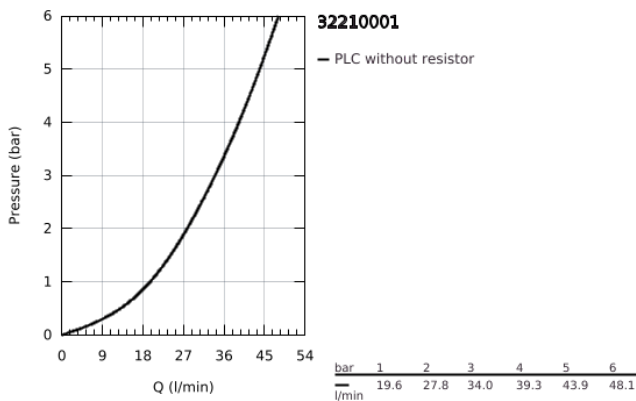

32 210 001 **CONCETTO SINGLE-LEVER SHOWER MIXER 1/2"**

**PRODUCT DESCRIPTION**

- Colour: chrome
- wall mounted
- GROHE SilkMove 46 mm ceramic cartridge
- GROHE LongLife finish
- adjustable flow rate limiter
- shower bottom outlet with integrated non return-valve
- S-unions
- protected against backflow

## 32 210 001 **CONCETTO SINGLE-LEVER SHOWER MIXER 1/2"**

### **SPARE PARTS**, April 2010 – now

- 1: Lever (Spare part-nr. 46723000)
- 2: Cap (Spare part-nr. 46578000)
- 3: Cartridge (Spare part-nr. 46048000)
- 4: Non-return valve (Spare part-nr. 08565000)
- 5: Screw connection 1/2" (Spare part-nr. 45044000)
- 6: S-union (Spare part-nr. 12662000)
- 7: Temperature limiter (Spare part-nr. 46375000)\*
- 8: Special spanner (Spare part-nr. 19377000)\*
- 9: Extension 3/4", 20 mm (Spare part-nr. 0713000M)\*