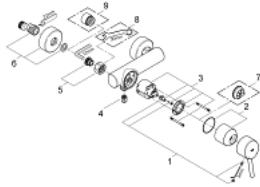

32 210 001 **CONCETTO SINGLE-LEVER SHOWER MIXER 1/2"**

**PRODUCT DESCRIPTION**

- Colour: chrome
- wall mounted
- GROHE SilkMove 46 mm ceramic cartridge
- GROHE LongLife finish
- adjustable flow rate limiter
- shower bottom outlet with integrated non return-valve
- S-unions
- protected against backflow

## 32 210 001 **CONCETTO SINGLE-LEVER SHOWER MIXER 1/2"**

### **SPARE PARTS**, April 2010 – now

- 1: Lever (Spare part-nr. 46723000)
- 2: Cap (Spare part-nr. 46578000)
- 3: Cartridge (Spare part-nr. 46048000)
- 4: Non-return valve (Spare part-nr. 08565000)
- 5: Screw connection 1/2" (Spare part-nr. 45044000)
- 6: S-union (Spare part-nr. 12662000)
- 7: Temperature limiter (Spare part-nr. 46375000)\*
- 8: Special spanner (Spare part-nr. 19377000)\*
- 9: Extension 3/4", 20 mm (Spare part-nr. 0713000M)\*