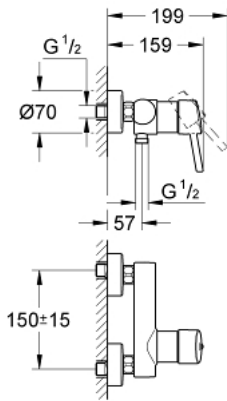

32 210 001 **CONCETTO SINGLE-LEVER SHOWER MIXER 1/2"**

**PRODUCT DESCRIPTION**

- Colour: chrome
- wall mounted
- GROHE SilkMove 46 mm ceramic cartridge
- GROHE LongLife finish
- adjustable flow rate limiter
- shower bottom outlet with integrated non return-valve
- S-unions
- protected against backflow

## 32 210 001 **CONCETTO SINGLE-LEVER SHOWER MIXER 1/2"**

### **SPARE PARTS**, April 2010 – now

- 1: Lever (Spare part-nr. 46723000)
- 2: Cap (Spare part-nr. 46578000)
- 3: Cartridge (Spare part-nr. 46048000)
- 4: Non-return valve (Spare part-nr. 08565000)
- 5: Screw connection 1/2" (Spare part-nr. 45044000)
- 6: S-union (Spare part-nr. 12662000)
- 7: Temperature limiter (Spare part-nr. 46375000)\*
- 8: Special spanner (Spare part-nr. 19377000)\*
- 9: Extension 3/4", 20 mm (Spare part-nr. 0713000M)\*