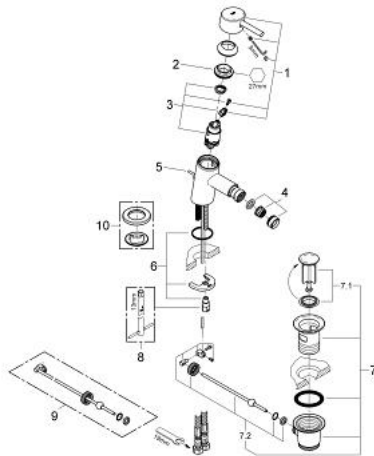

32 208 001 **CONCETTO SINGLE-LEVER BIDET MIXER 1/2"**
S-SIZE

PRODUCT DESCRIPTION

- Colour: chrome
- GROHE SilkMove 28 mm ceramic cartridge
- with temperature limiter
- GROHE LongLife finish
- GROHE FastFixation installation system
- ball-joint mousseur
- pop-up waste set 1 1/4"
- flexible connection hoses

32 208 001 **CONCETTO SINGLE-LEVER BIDET MIXER 1/2"**
S-SIZE

SPARE PARTS, April 2010 – now

- 1: Lever (Spare part-nr. 46753000)
- 2: Fitting ring (Spare part-nr. 46715000)
- 3: Cartridge (Spare part-nr. 46580000)
- 4: Mousseur (Spare part-nr. 13929000)
- 5: Pop-up rod (Spare part-nr. 46739000)
- 6: Shank mounting kit (Spare part-nr. 46249000)
- 7: Waste set 1 1/4" (Spare part-nr. 28910000)
- 7.1: Plug (Spare part-nr. 07182000)
- 7.2: Eccentric rod (Spare part-nr. 07052000)
- 8: Mounting wrench (Spare part-nr. 19017000)*
- 9: Eccentric rod (Spare part-nr. 07341000)*
- 10: Base plate (Spare part-nr. 48165000)*