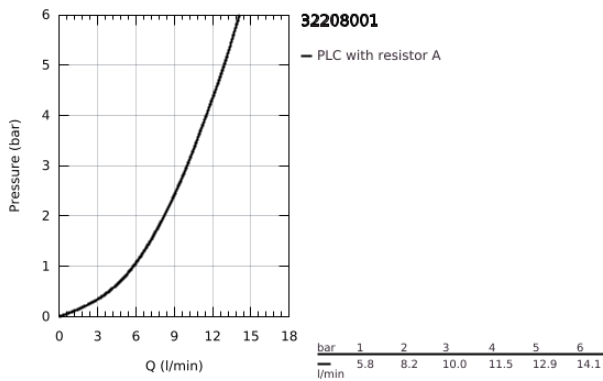

32 208 001 **CONCETTO SINGLE-LEVER BIDET MIXER 1/2"**
S-SIZE

PRODUCT DESCRIPTION

- Colour: chrome
- GROHE SilkMove 28 mm ceramic cartridge
- with temperature limiter
- GROHE LongLife finish
- GROHE FastFixation installation system
- ball-joint mousseur
- pop-up waste set 1 1/4"
- flexible connection hoses

32 208 001 **CONCETTO SINGLE-LEVER BIDET MIXER 1/2"**
S-SIZE

SPARE PARTS, April 2010 – now

- 1: Lever (Spare part-nr. 46753000)
- 2: Fitting ring (Spare part-nr. 46715000)
- 3: Cartridge (Spare part-nr. 46580000)
- 4: Mousseur (Spare part-nr. 13929000)
- 5: Pop-up rod (Spare part-nr. 46739000)
- 6: Shank mounting kit (Spare part-nr. 46249000)
- 7: Waste set 1 1/4" (Spare part-nr. 28910000)
- 7.1: Plug (Spare part-nr. 07182000)
- 7.2: Eccentric rod (Spare part-nr. 07052000)
- 8: Mounting wrench (Spare part-nr. 19017000)*
- 9: Eccentric rod (Spare part-nr. 07341000)*
- 10: Base plate (Spare part-nr. 48165000)*