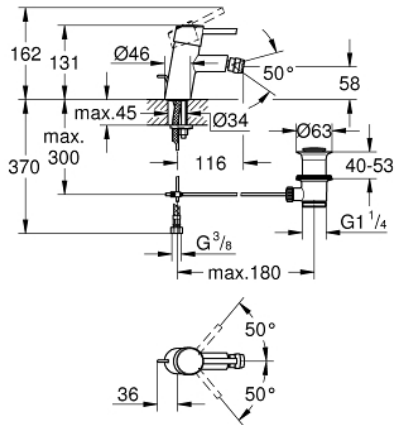

32 208 001 **CONCETTO SINGLE-LEVER BIDET MIXER 1/2"**
S-SIZE

PRODUCT DESCRIPTION

- Colour: chrome
- GROHE SilkMove 28 mm ceramic cartridge
- with temperature limiter
- GROHE LongLife finish
- GROHE FastFixation installation system
- ball-joint mousseur
- pop-up waste set 1 1/4"
- flexible connection hoses

32 208 001 **CONCETTO SINGLE-LEVER BIDET MIXER 1/2"**
S-SIZE

SPARE PARTS, April 2010 – now

- 1: Lever (Spare part-nr. 46753000)
- 2: Fitting ring (Spare part-nr. 46715000)
- 3: Cartridge (Spare part-nr. 46580000)
- 4: Mousseur (Spare part-nr. 13929000)
- 5: Pop-up rod (Spare part-nr. 46739000)
- 6: Shank mounting kit (Spare part-nr. 46249000)
- 7: Waste set 1 1/4" (Spare part-nr. 28910000)
- 7.1: Plug (Spare part-nr. 07182000)
- 7.2: Eccentric rod (Spare part-nr. 07052000)
- 8: Mounting wrench (Spare part-nr. 19017000)*
- 9: Eccentric rod (Spare part-nr. 07341000)*
- 10: Base plate (Spare part-nr. 48165000)*