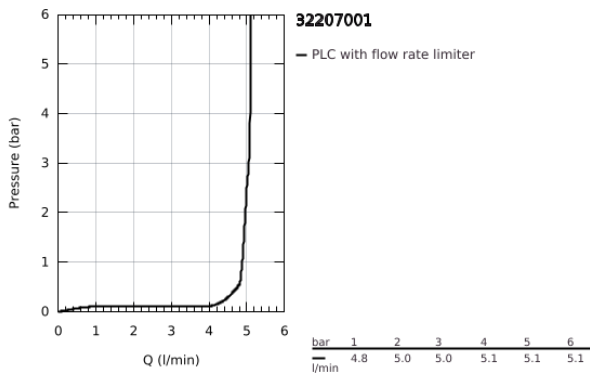

32 207 001 CONCETTO PILLAR TAP XS-SIZE

PRODUCT DESCRIPTION

- Colour: chrome
- ceramic headparts 1/2", 90°
- GROHE LongLife finish
- GROHE EcoJoy - less water, perfect flow
- maximum flow rate (at 3 bar): 5 l/min
- SpeedClean mousseur

32 207 001 **CONCETTO PILLAR TAP XS-SIZE**

SPARE PARTS, April 2010 – now

- 1: Handle (Spare part-nr. 48071000)
 - 1.1: Replacement handle connection kit (Spare part-nr. 45186000)
 - 1.1.1: O-ring $\varnothing 18,2 \times \varnothing 1,7$ (Spare part-nr. 0392400M)
- 2: Ceramic headpart, 1/2" (Spare part-nr. 45882000)
 - 2.1: O-ring $\varnothing 18,2 \times \varnothing 1,7$ (Spare part-nr. 0392400M)
- 3: Mousseur (Spare part-nr. 13935000)
- 4: Shank fastening assembly 1/2" (Spare part-nr. 45000000)
- 5: Coupling nut 1/2" (Spare part-nr. 1290100M)
 - 5.1: Fibre seal dia. $\varnothing 18.5 \times \varnothing 12 \times 2$ (Spare part-nr. 0138900M)