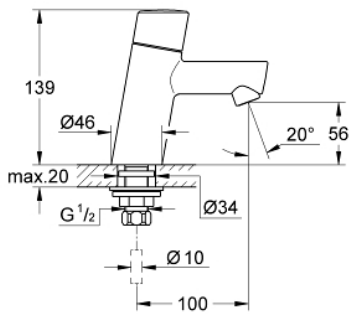

32 207 001 CONCETTO PILLAR TAP XS-SIZE

PRODUCT DESCRIPTION

- Colour: chrome
- ceramic headparts 1/2", 90°
- GROHE LongLife finish
- GROHE EcoJoy - less water, perfect flow
- maximum flow rate (at 3 bar): 5 l/min
- SpeedClean mousseur

32 207 001 **CONCETTO PILLAR TAP XS-SIZE**

SPARE PARTS, April 2010 – now

- 1: Handle (Spare part-nr. 48071000)
 - 1.1: Replacement handle connection kit (Spare part-nr. 45186000)
 - 1.1.1: O-ring $\varnothing 18,2 \times \varnothing 1,7$ (Spare part-nr. 0392400M)
- 2: Ceramic headpart, 1/2" (Spare part-nr. 45882000)
 - 2.1: O-ring $\varnothing 18,2 \times \varnothing 1,7$ (Spare part-nr. 0392400M)
- 3: Mousseur (Spare part-nr. 13935000)
- 4: Shank fastening assembly 1/2" (Spare part-nr. 45000000)
- 5: Coupling nut 1/2" (Spare part-nr. 1290100M)
 - 5.1: Fibre seal dia. $\varnothing 18.5 \times \varnothing 12 \times 2$ (Spare part-nr. 0138900M)