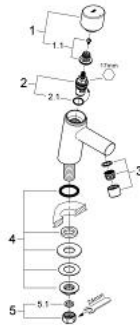

32 207 001 CONCETTO PILLAR TAP XS-SIZE

PRODUCT DESCRIPTION

- Colour: chrome
- ceramic headparts 1/2", 90°
- GROHE LongLife finish
- GROHE EcoJoy - less water, perfect flow
- maximum flow rate (at 3 bar): 5 l/min
- SpeedClean mousseur

32 207 001 **CONCETTO PILLAR TAP XS-SIZE**

SPARE PARTS, April 2010 – now

- 1: Handle (Spare part-nr. 48071000)
 - 1.1: Replacement handle connection kit (Spare part-nr. 45186000)
 - 1.1.1: O-ring $\varnothing 18,2 \times \varnothing 1,7$ (Spare part-nr. 0392400M)
- 2: Ceramic headpart, 1/2" (Spare part-nr. 45882000)
 - 2.1: O-ring $\varnothing 18,2 \times \varnothing 1,7$ (Spare part-nr. 0392400M)
- 3: Mousseur (Spare part-nr. 13935000)
- 4: Shank fastening assembly 1/2" (Spare part-nr. 45000000)
- 5: Coupling nut 1/2" (Spare part-nr. 1290100M)
 - 5.1: Fibre seal dia. $\varnothing 18.5 \times \varnothing 12 \times 2$ (Spare part-nr. 0138900M)