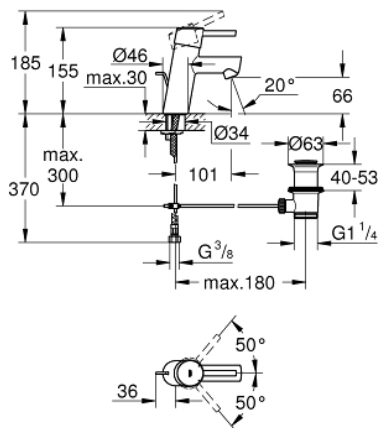

32 204 10E **CONCETTO SINGLE-LEVER BASIN MIXER 1/2"**
S-SIZE

PRODUCT DESCRIPTION

- Colour: chrome
- GROHE SilkMove 28 mm ceramic cartridge
- temperature limiter
- GROHE LongLife finish
- GROHE EcoJoy - less water, perfect flow
- maximum flow rate (at 3 bar): 5 l/min
- SpeedClean mousseur
- GROHE FastFixation installation system
- pop-up waste set 1 1/4"
- flexible connection hoses

32 204 10E **CONCETTO SINGLE-LEVER BASIN MIXER 1/2"**
S-SIZE

SPARE PARTS, April 2010 – now

- 1: Lever (Spare part-nr. 46753000)
- 2: Fitting ring (Spare part-nr. 46715000)
- 3: Cartridge (Spare part-nr. 46580000)
- 4: Mousseur (Spare part-nr. 13935000)
- 5: Pop-up rod (Spare part-nr. 46739000)
- 6: Shank mounting kit (Spare part-nr. 46249000)
- 7: Waste set 1 1/4" (Spare part-nr. 28910000)
- 7.1: Plug (Spare part-nr. 07182000)
- 7.2: Eccentric rod (Spare part-nr. 07052000)
- 8: Mounting wrench (Spare part-nr. 19017000)*
- 9: Eccentric rod (Spare part-nr. 07341000)*
- 10: Base plate (Spare part-nr. 48165000)*