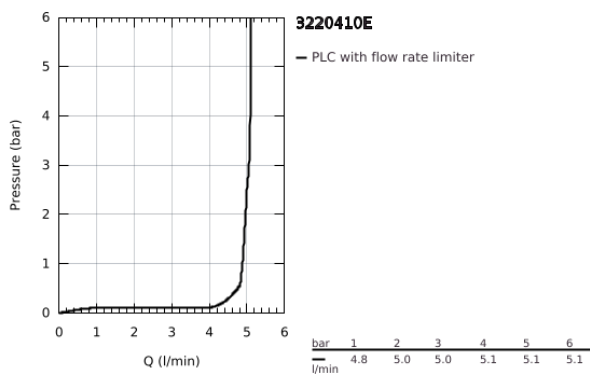

32 204 10E **CONCETTO SINGLE-LEVER BASIN MIXER 1/2"**
S-SIZE

PRODUCT DESCRIPTION

- Colour: chrome
- GROHE SilkMove 28 mm ceramic cartridge
- temperature limiter
- GROHE LongLife finish
- GROHE EcoJoy - less water, perfect flow
- maximum flow rate (at 3 bar): 5 l/min
- SpeedClean mousseur
- GROHE FastFixation installation system
- pop-up waste set 1 1/4"
- flexible connection hoses

32 204 10E **CONCETTO SINGLE-LEVER BASIN MIXER 1/2"**
S-SIZE

SPARE PARTS, April 2010 – now

- 1: Lever (Spare part-nr. 46753000)
- 2: Fitting ring (Spare part-nr. 46715000)
- 3: Cartridge (Spare part-nr. 46580000)
- 4: Mousseur (Spare part-nr. 13935000)
- 5: Pop-up rod (Spare part-nr. 46739000)
- 6: Shank mounting kit (Spare part-nr. 46249000)
- 7: Waste set 1 1/4" (Spare part-nr. 28910000)
- 7.1: Plug (Spare part-nr. 07182000)
- 7.2: Eccentric rod (Spare part-nr. 07052000)
- 8: Mounting wrench (Spare part-nr. 19017000)*
- 9: Eccentric rod (Spare part-nr. 07341000)*
- 10: Base plate (Spare part-nr. 48165000)*