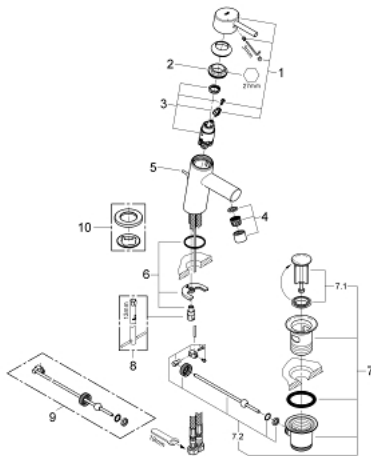

32 204 10E **CONCETTO SINGLE-LEVER BASIN MIXER 1/2"**
S-SIZE

PRODUCT DESCRIPTION

- Colour: chrome
- GROHE SilkMove 28 mm ceramic cartridge
- temperature limiter
- GROHE LongLife finish
- GROHE EcoJoy - less water, perfect flow
- maximum flow rate (at 3 bar): 5 l/min
- SpeedClean mousseur
- GROHE FastFixation installation system
- pop-up waste set 1 1/4"
- flexible connection hoses

32 204 10E **CONCETTO SINGLE-LEVER BASIN MIXER 1/2"**
S-SIZE

SPARE PARTS, April 2010 – now

- 1: Lever (Spare part-nr. 46753000)
- 2: Fitting ring (Spare part-nr. 46715000)
- 3: Cartridge (Spare part-nr. 46580000)
- 4: Mousseur (Spare part-nr. 13935000)
- 5: Pop-up rod (Spare part-nr. 46739000)
- 6: Shank mounting kit (Spare part-nr. 46249000)
- 7: Waste set 1 1/4" (Spare part-nr. 28910000)
- 7.1: Plug (Spare part-nr. 07182000)
- 7.2: Eccentric rod (Spare part-nr. 07052000)
- 8: Mounting wrench (Spare part-nr. 19017000)*
- 9: Eccentric rod (Spare part-nr. 07341000)*
- 10: Base plate (Spare part-nr. 48165000)*