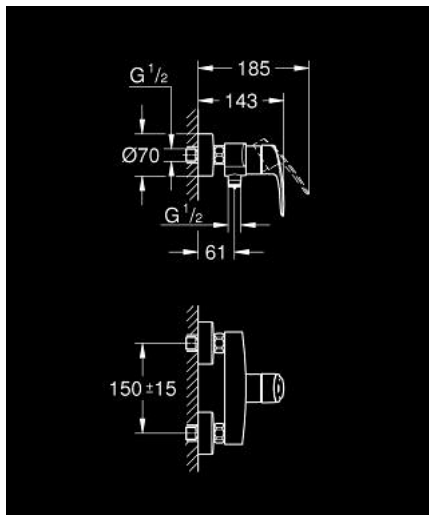

32 172 243 3 EUROSMART SINGLE-LEVER SHOWER MIXER 1/2"

PRODUCT DESCRIPTION

- Colour: matte black
- wall mounted
- GROHE SilkMove 35 mm ceramic cartridge
- Eco-Override-Stop lever resistance for saving water
- adjustable flow rate limiter
- with temperature limiter
- shower bottom outlet with integrated non return-valve

- S-unions
- metal wall escutcheons
- protected against backflow
- professional edition

32 172 243 3 EUROSMART SINGLE-LEVER SHOWER MIXER 1/2"

SPARE PARTS, February 2023 – now

- 1: Lever (Spare part-nr. 485422430)
- 2: Cartridge (Spare part-nr. 46589000)
- 3: Non-return valve (Spare part-nr. 42601000)
- 4: Screw connection 1/2" (Spare part-nr. 450442430)
- 5: S-union (Spare part-nr. 126622430)
- 6: Extension 3/4", 20 mm (Spare part-nr. 0713000M)*
- 7: Special spanner (Spare part-nr. 19377000)*
- 8: Socket Spanner (Spare part-nr. 19332000)*