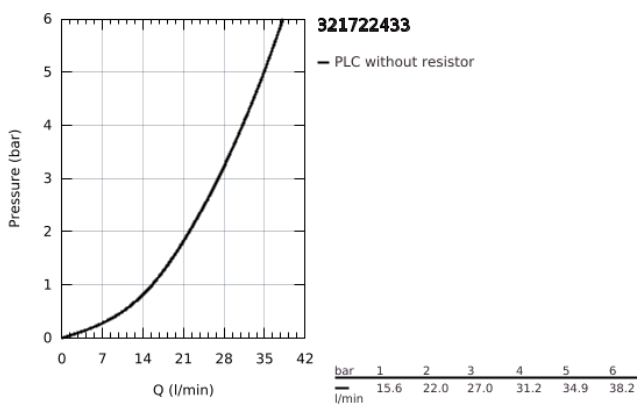

32 172 243 3 EUROSMART SINGLE-LEVER SHOWER MIXER 1/2"

PRODUCT DESCRIPTION

- Colour: matte black
- wall mounted
- GROHE SilkMove 35 mm ceramic cartridge
- Eco-Override-Stop lever resistance for saving water
- adjustable flow rate limiter
- with temperature limiter
- shower bottom outlet with integrated non return-valve

- S-unions
- metal wall escutcheons
- protected against backflow
- professional edition

32 172 243 3 EUROSMART SINGLE-LEVER SHOWER MIXER 1/2"

SPARE PARTS, February 2023 – now

- 1: Lever (Spare part-nr. 485422430)
- 2: Cartridge (Spare part-nr. 46589000)
- 3: Non-return valve (Spare part-nr. 42601000)
- 4: Screw connection 1/2" (Spare part-nr. 450442430)
- 5: S-union (Spare part-nr. 126622430)
- 6: Extension 3/4", 20 mm (Spare part-nr. 0713000M)*
- 7: Special spanner (Spare part-nr. 19377000)*
- 8: Socket Spanner (Spare part-nr. 19332000)*