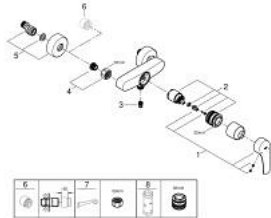

32 172 243 3 EUROSMART SINGLE-LEVER SHOWER MIXER 1/2"

PRODUCT DESCRIPTION

- Colour: matte black
- wall mounted
- GROHE SilkMove 35 mm ceramic cartridge
- Eco-Override-Stop lever resistance for saving water
- adjustable flow rate limiter
- with temperature limiter
- shower bottom outlet with integrated non return-valve

- S-unions
- metal wall escutcheons
- protected against backflow
- professional edition

32 172 243 3 EUROSMART SINGLE-LEVER SHOWER MIXER 1/2"

SPARE PARTS, February 2023 – now

- 1: Lever (Spare part-nr. 485422430)
- 2: Cartridge (Spare part-nr. 46589000)
- 3: Non-return valve (Spare part-nr. 42601000)
- 4: Screw connection 1/2" (Spare part-nr. 450442430)
- 5: S-union (Spare part-nr. 126622430)
- 6: Extension 3/4", 20 mm (Spare part-nr. 0713000M)*
- 7: Special spanner (Spare part-nr. 19377000)*
- 8: Socket Spanner (Spare part-nr. 19332000)*