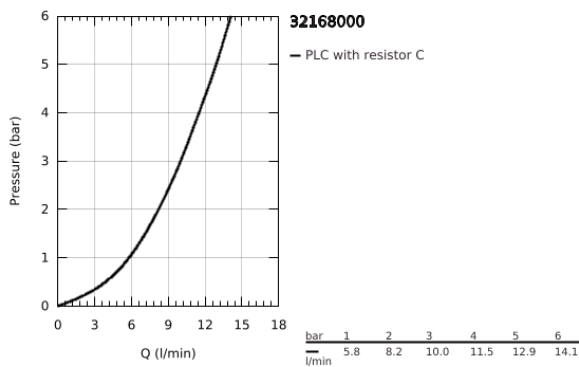

### 32 168 000 MINTA SINGLE-LEVER SINK MIXER 1/2"

#### PRODUCT DESCRIPTION

- Colour: chrome
- L-spout
- GROHE LongLife finish
- GROHE SilkMove 46 mm ceramic cartridge
- Pull-Out spout for greater flexibility
- adjustable flow rate limiter
- swivel tubular spout, swivel area 360°
- protected against backflow
- flexible connection hoses
- rapid installation system
- maximum flow rate (at 3 bar): 10 l/min