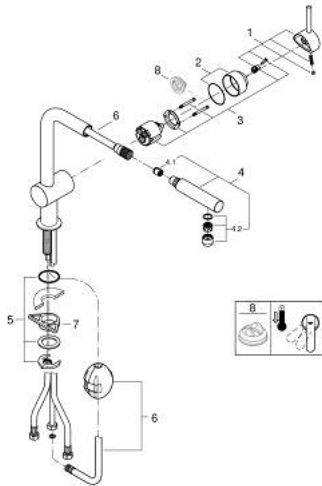

### 32 168 000 MINTA SINGLE-LEVER SINK MIXER 1/2"

#### PRODUCT DESCRIPTION

- Colour: chrome
- L-spout
- GROHE LongLife finish
- GROHE SilkMove 46 mm ceramic cartridge
- Pull-Out spout for greater flexibility
- adjustable flow rate limiter
- swivel tubular spout, swivel area 360°
- protected against backflow
- flexible connection hoses
- rapid installation system
- maximum flow rate (at 3 bar): 10 l/min

## 32 168 000 MINTA SINGLE-LEVER SINK MIXER 1/2"

### SPARE PARTS, April 2024 – now

- 1: Lever (Spare part-nr. 46015000)
  - 2: Cap (Spare part-nr. 46025000)
  - 3: Cartridge (Spare part-nr. 46048000)
  - 4: Pull-Out spray (Spare part-nr. 46858000)
  - 4.1: Non-return valve (Spare part-nr. 08565000)
  - 4.2: Mousseur (Spare part-nr. 13967000)
  - 5: Shank mounting kit (Spare part-nr. 46345000)
  - 6: Hose for sink mixer with pull-out dual spray or mousseur (Spare part-nr. 48293000)
  - 7: Support plate (Spare part-nr. 05334000)
  - 8: Temperature limiter (Spare part-nr. 46375000)\*
- \* Optional accessories