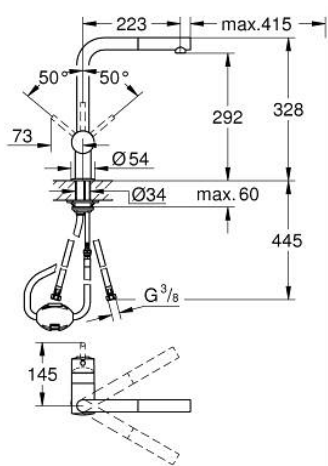

### 32 168 000 MINTA SINGLE-LEVER SINK MIXER 1/2"

#### PRODUCT DESCRIPTION

- Colour: chrome
- L-spout
- GROHE LongLife finish
- GROHE SilkMove 46 mm ceramic cartridge
- Pull-Out spout for greater flexibility
- adjustable flow rate limiter
- swivel tubular spout, swivel area 360°
- protected against backflow
- flexible connection hoses
- rapid installation system
- maximum flow rate (at 3 bar): 10 l/min

## 32 168 000 MINTA SINGLE-LEVER SINK MIXER 1/2"

### SPARE PARTS, April 2024 – now

- 1: Lever (Spare part-nr. 46015000)
  - 2: Cap (Spare part-nr. 46025000)
  - 3: Cartridge (Spare part-nr. 46048000)
  - 4: Pull-Out spray (Spare part-nr. 46858000)
  - 4.1: Non-return valve (Spare part-nr. 08565000)
  - 4.2: Mousseur (Spare part-nr. 13967000)
  - 5: Shank mounting kit (Spare part-nr. 46345000)
  - 6: Hose for sink mixer with pull-out dual spray or mousseur (Spare part-nr. 48293000)
  - 7: Support plate (Spare part-nr. 05334000)
  - 8: Temperature limiter (Spare part-nr. 46375000)\*
- \* Optional accessories