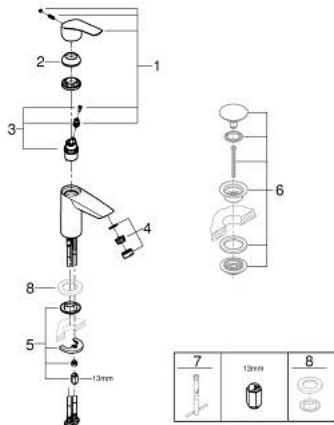

32 154 243 3 **EUROSMART SINGLE-LEVER BASIN MIXER 1/2"**
S-SIZE

PRODUCT DESCRIPTION

- Colour: matte black
- GROHE SilkMove 28 mm ceramic cartridge
- EcoMode - cold water flow in mid-lever position saves energy
- with temperature limiter
- adjustable flow rate limiter
- GROHE EcoJoy - less water, perfect flow
- maximum flow rate (at 3 bar): 5 l/min
- Protected Water Ways no contact of water with lead or nickel inside the tap
- GROHE FastFixation installation system
- smooth body
- flexible connection hoses
- professional edition

32 154 243 3 **EUROSMART SINGLE-LEVER BASIN MIXER 1/2"**
S-SIZE

SPARE PARTS, May 2024 – now

- 1: Lever (Spare part-nr. 485512430)
- 2: cap (Spare part-nr. 461162430)
- 3: Cartridge (Spare part-nr. 48518000)
- 4: flow control (Spare part-nr. 1106372430)
- 5: Shank mounting kit (Spare part-nr. 46645000)
- 6: Waste set with push-open plug (Spare part-nr. 658072430)*
- 7: Mounting wrench (Spare part-nr. 19017000)*