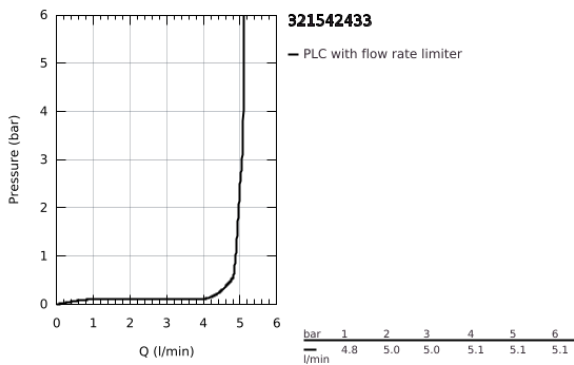

32 154 243 3 **EUROSMART SINGLE-LEVER BASIN MIXER 1/2"**
S-SIZE

PRODUCT DESCRIPTION

- Colour: matte black
- GROHE SilkMove 28 mm ceramic cartridge
- EcoMode - cold water flow in mid-lever position saves energy
- with temperature limiter
- adjustable flow rate limiter
- GROHE EcoJoy - less water, perfect flow
- maximum flow rate (at 3 bar): 5 l/min
- Protected Water Ways no contact of water with lead or nickel inside the tap
- GROHE FastFixation installation system
- smooth body
- flexible connection hoses
- professional edition

32 154 243 3 **EUROSMART SINGLE-LEVER BASIN MIXER 1/2"**
S-SIZE

SPARE PARTS, May 2024 – now

- 1: Lever (Spare part-nr. 485512430)
- 2: cap (Spare part-nr. 461162430)
- 3: Cartridge (Spare part-nr. 48518000)
- 4: flow control (Spare part-nr. 1106372430)
- 5: Shank mounting kit (Spare part-nr. 46645000)
- 6: Waste set with push-open plug (Spare part-nr. 658072430)*
- 7: Mounting wrench (Spare part-nr. 19017000)*