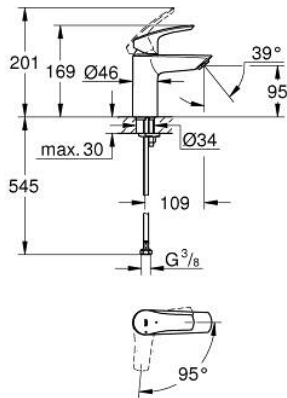

32 154 243 3 **EUROSMART SINGLE-LEVER BASIN MIXER 1/2"**
S-SIZE

PRODUCT DESCRIPTION

- Colour: matte black
- GROHE SilkMove 28 mm ceramic cartridge
- EcoMode - cold water flow in mid-lever position saves energy
- with temperature limiter
- adjustable flow rate limiter
- GROHE EcoJoy - less water, perfect flow
- maximum flow rate (at 3 bar): 5 l/min
- Protected Water Ways no contact of water with lead or nickel inside the tap
- GROHE FastFixation installation system
- smooth body
- flexible connection hoses
- professional edition

32 154 243 3 **EUROSMART SINGLE-LEVER BASIN MIXER 1/2"**
S-SIZE

SPARE PARTS, May 2024 – now

- 1: Lever (Spare part-nr. 485512430)
- 2: cap (Spare part-nr. 461162430)
- 3: Cartridge (Spare part-nr. 48518000)
- 4: flow control (Spare part-nr. 1106372430)
- 5: Shank mounting kit (Spare part-nr. 46645000)
- 6: Waste set with push-open plug (Spare part-nr. 658072430)*
- 7: Mounting wrench (Spare part-nr. 19017000)*