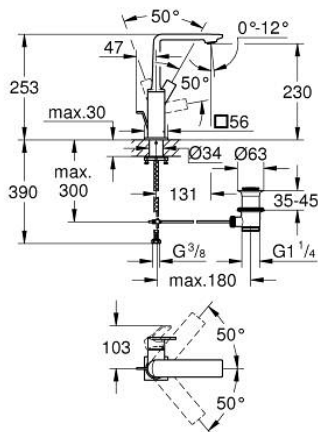

32 146 GN1 ALLURE SINGLE-LEVER BASIN MIXER 1/2" L-SIZE

PRODUCT DESCRIPTION

- Colour: brushed cool sunrise
- swivelling spout
- GROHE SilkMove 28 mm ceramic cartridge
- GROHE LongLife finish
- GROHE EcoJoy - less water, perfect flow
- maximum flow rate (at 3 bar): 5 l/min
- GROHE FastFixation Plus installation system
- GROHE AquaGuide adjustable slim air mousseur
- pop-up waste set 1 1/4"
- flexible connection hoses
- temperature limiter

32 146 GN1 **ALLURE SINGLE-LEVER BASIN MIXER 1/2"**
L-SIZE

SPARE PARTS, May 2018 – now

- 1: Mousseur (Spare part-nr. 48449000)
- 2: Cartridge (Spare part-nr. 46963000)
- 3: Fitting ring (Spare part-nr. 07419000)
- 4: Cap (Spare part-nr. 46581GN0)
- 5: Pop-up rod (Spare part-nr. 46739GN0)
- 6: Shank fastening assembly (Spare part-nr. 48384000)
- 7: Waste set 1 1/4" (Spare part-nr. 28910GN0)
- 7.1: Plug (Spare part-nr. 07182GN0)
- 7.2: Eccentric rod (Spare part-nr. 07052000)