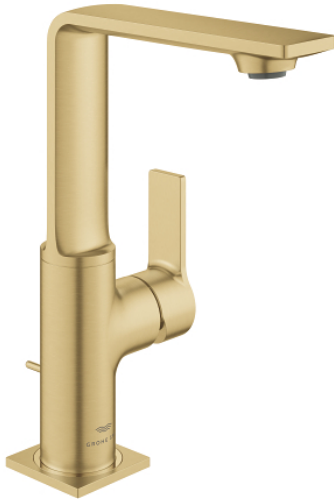

32 146 GN1 ALLURE SINGLE-LEVER BASIN MIXER 1/2" L-SIZE

PRODUCT DESCRIPTION

- Colour: brushed cool sunrise
- swivelling spout
- GROHE SilkMove 28 mm ceramic cartridge
- GROHE LongLife finish
- GROHE EcoJoy - less water, perfect flow
- maximum flow rate (at 3 bar): 5 l/min
- GROHE FastFixation Plus installation system
- GROHE AquaGuide adjustable slim air mousseur
- pop-up waste set 1 1/4"
- flexible connection hoses
- temperature limiter

32 146 GN1 **ALLURE SINGLE-LEVER BASIN MIXER 1/2"**
L-SIZE

SPARE PARTS, May 2018 – now

- 1: Mousseur (Spare part-nr. 48449000)
- 2: Cartridge (Spare part-nr. 46963000)
- 3: Fitting ring (Spare part-nr. 07419000)
- 4: Cap (Spare part-nr. 46581GN0)
- 5: Pop-up rod (Spare part-nr. 46739GN0)
- 6: Shank fastening assembly (Spare part-nr. 48384000)
- 7: Waste set 1 1/4" (Spare part-nr. 28910GN0)
- 7.1: Plug (Spare part-nr. 07182GN0)
- 7.2: Eccentric rod (Spare part-nr. 07052000)