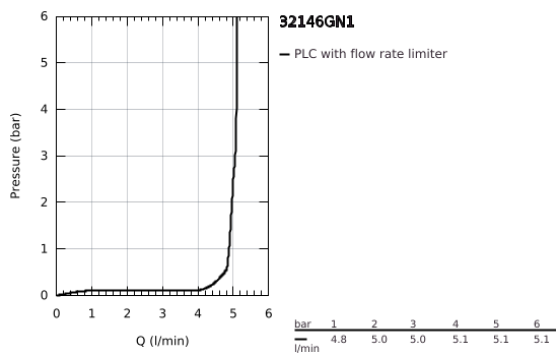

32 146 GN1 ALLURE SINGLE-LEVER BASIN MIXER 1/2" L-SIZE

PRODUCT DESCRIPTION

- Colour: brushed cool sunrise
- swivelling spout
- GROHE SilkMove 28 mm ceramic cartridge
- GROHE LongLife finish
- GROHE EcoJoy - less water, perfect flow
- maximum flow rate (at 3 bar): 5 l/min
- GROHE FastFixation Plus installation system
- GROHE AquaGuide adjustable slim air mousseur
- pop-up waste set 1 1/4"
- flexible connection hoses
- temperature limiter

32 146 GN1 **ALLURE SINGLE-LEVER BASIN MIXER 1/2"**
L-SIZE

SPARE PARTS, May 2018 – now

- 1: Mousseur (Spare part-nr. 48449000)
- 2: Cartridge (Spare part-nr. 46963000)
- 3: Fitting ring (Spare part-nr. 07419000)
- 4: Cap (Spare part-nr. 46581GN0)
- 5: Pop-up rod (Spare part-nr. 46739GN0)
- 6: Shank fastening assembly (Spare part-nr. 48384000)
- 7: Waste set 1 1/4" (Spare part-nr. 28910GN0)
- 7.1: Plug (Spare part-nr. 07182GN0)
- 7.2: Eccentric rod (Spare part-nr. 07052000)