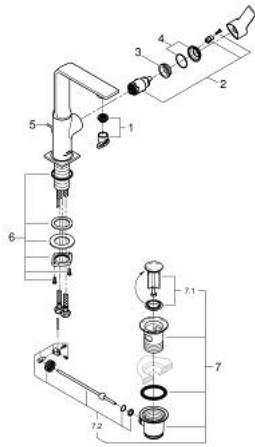

32 146 GN1 ALLURE SINGLE-LEVER BASIN MIXER 1/2" L-SIZE

PRODUCT DESCRIPTION

- Colour: brushed cool sunrise
- swivelling spout
- GROHE SilkMove 28 mm ceramic cartridge
- GROHE LongLife finish
- GROHE EcoJoy - less water, perfect flow
- maximum flow rate (at 3 bar): 5 l/min
- GROHE FastFixation Plus installation system
- GROHE AquaGuide adjustable slim air mousseur
- pop-up waste set 1 1/4"
- flexible connection hoses
- temperature limiter

32 146 GN1 **ALLURE SINGLE-LEVER BASIN MIXER 1/2"**
L-SIZE

SPARE PARTS, May 2018 – now

- 1: Mousseur (Spare part-nr. 48449000)
- 2: Cartridge (Spare part-nr. 46963000)
- 3: Fitting ring (Spare part-nr. 07419000)
- 4: Cap (Spare part-nr. 46581GN0)
- 5: Pop-up rod (Spare part-nr. 46739GN0)
- 6: Shank fastening assembly (Spare part-nr. 48384000)
- 7: Waste set 1 1/4" (Spare part-nr. 28910GN0)
- 7.1: Plug (Spare part-nr. 07182GN0)
- 7.2: Eccentric rod (Spare part-nr. 07052000)