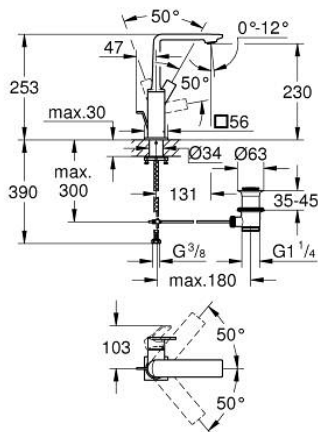

32 146 DL1 **ALLURE SINGLE-LEVER BASIN MIXER 1/2"**
L-SIZE

PRODUCT DESCRIPTION

- Colour: brushed warm sunset
- swivelling spout
- GROHE SilkMove 28 mm ceramic cartridge
- GROHE LongLife finish
- GROHE EcoJoy - less water, perfect flow
- maximum flow rate (at 3 bar): 5 l/min
- GROHE FastFixation Plus installation system
- GROHE AquaGuide adjustable slim air mousseur
- pop-up waste set 1 1/4"
- flexible connection hoses
- temperature limiter

32 146 DL1 **ALLURE SINGLE-LEVER BASIN MIXER 1/2"**
L-SIZE

SPARE PARTS, May 2018 – now

- 1: Mousseur (Spare part-nr. 48449000)
- 2: Cartridge (Spare part-nr. 46963000)
- 3: Fitting ring (Spare part-nr. 07419000)
- 4: Cap (Spare part-nr. 46581DL0)
- 5: lift rod (Spare part-nr. 46739DL0)
- 6: Shank fastening assembly (Spare part-nr. 48384000)
- 7: Waste set 1 1/4" (Spare part-nr. 28910DL0)
- 7.1: Plug (Spare part-nr. 07182DL0)
- 7.2: Eccentric rod (Spare part-nr. 07052000)