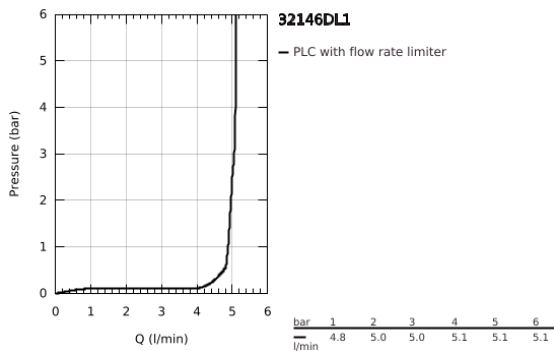

32 146 DL1 **ALLURE SINGLE-LEVER BASIN MIXER 1/2"**
L-SIZE

PRODUCT DESCRIPTION

- Colour: brushed warm sunset
- swivelling spout
- GROHE SilkMove 28 mm ceramic cartridge
- GROHE LongLife finish
- GROHE EcoJoy - less water, perfect flow
- maximum flow rate (at 3 bar): 5 l/min
- GROHE FastFixation Plus installation system
- GROHE AquaGuide adjustable slim air mousseur
- pop-up waste set 1 1/4"
- flexible connection hoses
- temperature limiter

32 146 DL1 **ALLURE SINGLE-LEVER BASIN MIXER 1/2"**
L-SIZE

SPARE PARTS, May 2018 – now

- 1: Mousseur (Spare part-nr. 48449000)
- 2: Cartridge (Spare part-nr. 46963000)
- 3: Fitting ring (Spare part-nr. 07419000)
- 4: Cap (Spare part-nr. 46581DL0)
- 5: lift rod (Spare part-nr. 46739DL0)
- 6: Shank fastening assembly (Spare part-nr. 48384000)
- 7: Waste set 1 1/4" (Spare part-nr. 28910DL0)
- 7.1: Plug (Spare part-nr. 07182DL0)
- 7.2: Eccentric rod (Spare part-nr. 07052000)