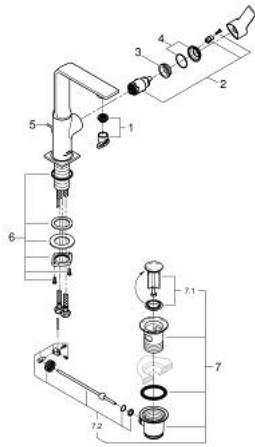

32 146 DL1 **ALLURE SINGLE-LEVER BASIN MIXER 1/2"**
L-SIZE

PRODUCT DESCRIPTION

- Colour: brushed warm sunset
- swivelling spout
- GROHE SilkMove 28 mm ceramic cartridge
- GROHE LongLife finish
- GROHE EcoJoy - less water, perfect flow
- maximum flow rate (at 3 bar): 5 l/min
- GROHE FastFixation Plus installation system
- GROHE AquaGuide adjustable slim air mousseur
- pop-up waste set 1 1/4"
- flexible connection hoses
- temperature limiter

32 146 DL1 **ALLURE SINGLE-LEVER BASIN MIXER 1/2"**
L-SIZE

SPARE PARTS, May 2018 – now

- 1: Mousseur (Spare part-nr. 48449000)
- 2: Cartridge (Spare part-nr. 46963000)
- 3: Fitting ring (Spare part-nr. 07419000)
- 4: Cap (Spare part-nr. 46581DL0)
- 5: lift rod (Spare part-nr. 46739DL0)
- 6: Shank fastening assembly (Spare part-nr. 48384000)
- 7: Waste set 1 1/4" (Spare part-nr. 28910DL0)
- 7.1: Plug (Spare part-nr. 07182DL0)
- 7.2: Eccentric rod (Spare part-nr. 07052000)