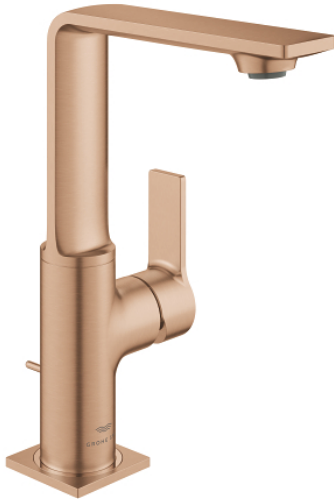

32 146 DL1 **ALLURE SINGLE-LEVER BASIN MIXER 1/2"**
L-SIZE

PRODUCT DESCRIPTION

- Colour: brushed warm sunset
- swivelling spout
- GROHE SilkMove 28 mm ceramic cartridge
- GROHE LongLife finish
- GROHE EcoJoy - less water, perfect flow
- maximum flow rate (at 3 bar): 5 l/min
- GROHE FastFixation Plus installation system
- GROHE AquaGuide adjustable slim air mousseur
- pop-up waste set 1 1/4"
- flexible connection hoses
- temperature limiter

32 146 DL1 **ALLURE SINGLE-LEVER BASIN MIXER 1/2"**
L-SIZE

SPARE PARTS, May 2018 – now

- 1: Mousseur (Spare part-nr. 48449000)
- 2: Cartridge (Spare part-nr. 46963000)
- 3: Fitting ring (Spare part-nr. 07419000)
- 4: Cap (Spare part-nr. 46581DL0)
- 5: lift rod (Spare part-nr. 46739DL0)
- 6: Shank fastening assembly (Spare part-nr. 48384000)
- 7: Waste set 1 1/4" (Spare part-nr. 28910DL0)
- 7.1: Plug (Spare part-nr. 07182DL0)
- 7.2: Eccentric rod (Spare part-nr. 07052000)