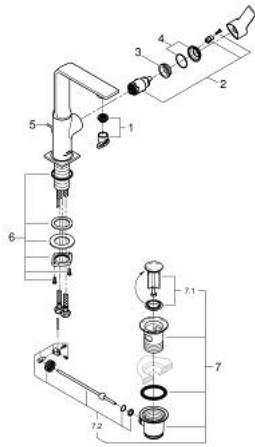

32 146 001 **ALLURE SINGLE-LEVER BASIN MIXER 1/2"**
L-SIZE

PRODUCT DESCRIPTION

- Colour: chrome
- swivelling spout
- GROHE SilkMove 28 mm ceramic cartridge
- GROHE LongLife finish
- GROHE EcoJoy - less water, perfect flow
- maximum flow rate (at 3 bar): 5 l/min
- GROHE FastFixation Plus installation system
- GROHE AquaGuide adjustable slim air mousseur
- pop-up waste set 1 1/4"
- flexible connection hoses
- temperature limiter

32 146 001 **ALLURE SINGLE-LEVER BASIN MIXER 1/2"**
L-SIZE

SPARE PARTS, May 2018 – now

- 1: Mousseur (Spare part-nr. 48449000)
- 2: Cartridge (Spare part-nr. 46963000)
- 3: Fitting ring (Spare part-nr. 07419000)
- 4: Cap (Spare part-nr. 46581000)
- 5: Pop-up rod (Spare part-nr. 46739000)
- 6: Shank fastening assembly (Spare part-nr. 48384000)
- 7: Waste set 1 1/4" (Spare part-nr. 28910000)
- 7.1: Plug (Spare part-nr. 07182000)
- 7.2: Eccentric rod (Spare part-nr. 07052000)