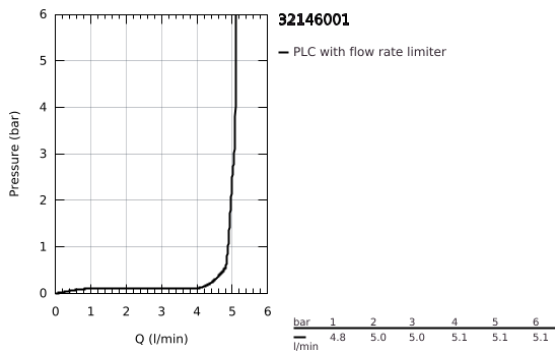

32 146 001 **ALLURE SINGLE-LEVER BASIN MIXER 1/2"**
L-SIZE

PRODUCT DESCRIPTION

- Colour: chrome
- swivelling spout
- GROHE SilkMove 28 mm ceramic cartridge
- GROHE LongLife finish
- GROHE EcoJoy - less water, perfect flow
- maximum flow rate (at 3 bar): 5 l/min
- GROHE FastFixation Plus installation system
- GROHE AquaGuide adjustable slim air mousseur
- pop-up waste set 1 1/4"
- flexible connection hoses
- temperature limiter

32 146 001 **ALLURE SINGLE-LEVER BASIN MIXER 1/2"**
L-SIZE

SPARE PARTS, May 2018 – now

- 1: Mousseur (Spare part-nr. 48449000)
- 2: Cartridge (Spare part-nr. 46963000)
- 3: Fitting ring (Spare part-nr. 07419000)
- 4: Cap (Spare part-nr. 46581000)
- 5: Pop-up rod (Spare part-nr. 46739000)
- 6: Shank fastening assembly (Spare part-nr. 48384000)
- 7: Waste set 1 1/4" (Spare part-nr. 28910000)
- 7.1: Plug (Spare part-nr. 07182000)
- 7.2: Eccentric rod (Spare part-nr. 07052000)