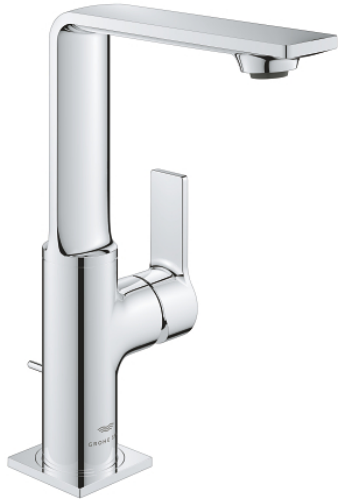

32 146 001 **ALLURE SINGLE-LEVER BASIN MIXER 1/2"**
L-SIZE

PRODUCT DESCRIPTION

- Colour: chrome
- swivelling spout
- GROHE SilkMove 28 mm ceramic cartridge
- GROHE LongLife finish
- GROHE EcoJoy - less water, perfect flow
- maximum flow rate (at 3 bar): 5 l/min
- GROHE FastFixation Plus installation system
- GROHE AquaGuide adjustable slim air mousseur
- pop-up waste set 1 1/4"
- flexible connection hoses
- temperature limiter

32 146 001 **ALLURE SINGLE-LEVER BASIN MIXER 1/2"**
L-SIZE

SPARE PARTS, May 2018 – now

- 1: Mousseur (Spare part-nr. 48449000)
- 2: Cartridge (Spare part-nr. 46963000)
- 3: Fitting ring (Spare part-nr. 07419000)
- 4: Cap (Spare part-nr. 46581000)
- 5: Pop-up rod (Spare part-nr. 46739000)
- 6: Shank fastening assembly (Spare part-nr. 48384000)
- 7: Waste set 1 1/4" (Spare part-nr. 28910000)
- 7.1: Plug (Spare part-nr. 07182000)
- 7.2: Eccentric rod (Spare part-nr. 07052000)