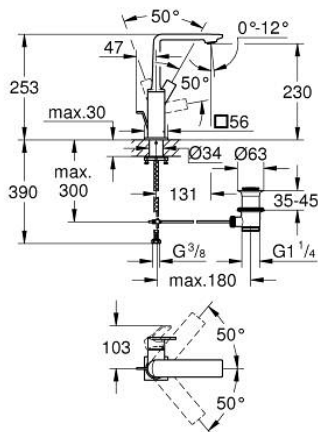

32 146 001 **ALLURE SINGLE-LEVER BASIN MIXER 1/2"**
L-SIZE

PRODUCT DESCRIPTION

- Colour: chrome
- swivelling spout
- GROHE SilkMove 28 mm ceramic cartridge
- GROHE LongLife finish
- GROHE EcoJoy - less water, perfect flow
- maximum flow rate (at 3 bar): 5 l/min
- GROHE FastFixation Plus installation system
- GROHE AquaGuide adjustable slim air mousseur
- pop-up waste set 1 1/4"
- flexible connection hoses
- temperature limiter

32 146 001 **ALLURE SINGLE-LEVER BASIN MIXER 1/2"**
L-SIZE

SPARE PARTS, May 2018 – now

- 1: Mousseur (Spare part-nr. 48449000)
- 2: Cartridge (Spare part-nr. 46963000)
- 3: Fitting ring (Spare part-nr. 07419000)
- 4: Cap (Spare part-nr. 46581000)
- 5: Pop-up rod (Spare part-nr. 46739000)
- 6: Shank fastening assembly (Spare part-nr. 48384000)
- 7: Waste set 1 1/4" (Spare part-nr. 28910000)
- 7.1: Plug (Spare part-nr. 07182000)
- 7.2: Eccentric rod (Spare part-nr. 07052000)