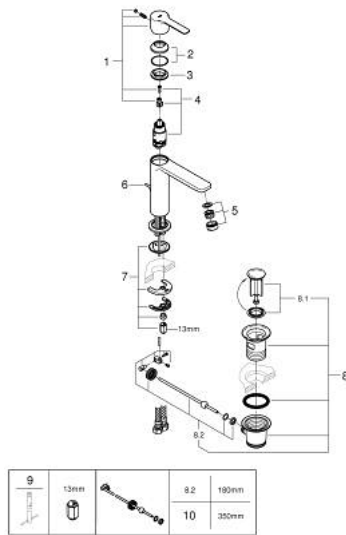

32 114 GN1 LINEARE SINGLE-LEVER BASIN MIXER 1/2"
S-SIZE

PRODUCT DESCRIPTION

- Colour: brushed cool sunrise
- GROHE SilkMove 28 mm ceramic cartridge
- with temperature limiter
- GROHE LongLife finish
- GROHE EcoJoy - less water, perfect flow
- maximum flow rate (at 3 bar): 5 l/min
- SpeedClean mousseur
- GROHE FastFixation Plus installation system
- pop-up waste set 1 1/4"
- flexible connection hoses

32 114 GN1 LINEARE SINGLE-LEVER BASIN MIXER 1/2" S-SIZE

SPARE PARTS, November 2024 – now

- 1: lever (Spare part-nr. 46980GN0)
- 2: Cap (Spare part-nr. 46581GN0)
- 3: Fitting ring (Spare part-nr. 07419000)
- 4: Cartridge (Spare part-nr. 46580000)
- 5: flow control (Spare part-nr. 48159GN0)
- 6: Pop-up rod (Spare part-nr. 46739GN0)
- 7: Shank mounting kit (Spare part-nr. 46645000)
- 8: Waste set 1 1/4" (Spare part-nr. 28910GN0)
- 8.1: Plug (Spare part-nr. 07182GN0)
- 8.2: Eccentric rod (Spare part-nr. 07052000)
- 9: Mounting wrench (Spare part-nr. 19017000)*
- 10: Eccentric rod (Spare part-nr. 07341000)*