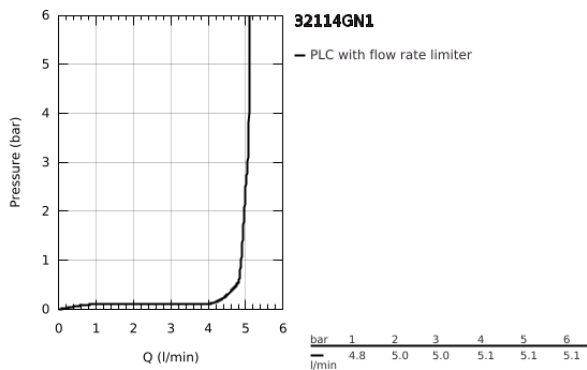

32 114 GN1 LINEARE SINGLE-LEVER BASIN MIXER 1/2"
S-SIZE

PRODUCT DESCRIPTION

- Colour: brushed cool sunrise
- GROHE SilkMove 28 mm ceramic cartridge
- with temperature limiter
- GROHE LongLife finish
- GROHE EcoJoy - less water, perfect flow
- maximum flow rate (at 3 bar): 5 l/min
- SpeedClean mousseur
- GROHE FastFixation Plus installation system
- pop-up waste set 1 1/4"
- flexible connection hoses

32 114 GN1 LINEARE SINGLE-LEVER BASIN MIXER 1/2" S-SIZE

SPARE PARTS, November 2024 – now

- 1: lever (Spare part-nr. 46980GN0)
- 2: Cap (Spare part-nr. 46581GN0)
- 3: Fitting ring (Spare part-nr. 07419000)
- 4: Cartridge (Spare part-nr. 46580000)
- 5: flow control (Spare part-nr. 48159GN0)
- 6: Pop-up rod (Spare part-nr. 46739GN0)
- 7: Shank mounting kit (Spare part-nr. 46645000)
- 8: Waste set 1 1/4" (Spare part-nr. 28910GN0)
- 8.1: Plug (Spare part-nr. 07182GN0)
- 8.2: Eccentric rod (Spare part-nr. 07052000)
- 9: Mounting wrench (Spare part-nr. 19017000)*
- 10: Eccentric rod (Spare part-nr. 07341000)*