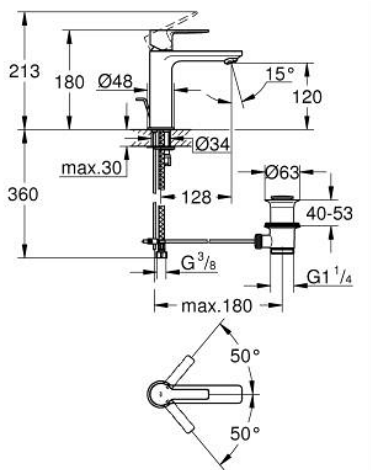

32 114 GN1 LINEARE SINGLE-LEVER BASIN MIXER 1/2"
S-SIZE

PRODUCT DESCRIPTION

- Colour: brushed cool sunrise
- GROHE SilkMove 28 mm ceramic cartridge
- with temperature limiter
- GROHE LongLife finish
- GROHE EcoJoy - less water, perfect flow
- maximum flow rate (at 3 bar): 5 l/min
- SpeedClean mousseur
- GROHE FastFixation Plus installation system
- pop-up waste set 1 1/4"
- flexible connection hoses

32 114 GN1 LINEARE SINGLE-LEVER BASIN MIXER 1/2" S-SIZE

SPARE PARTS, November 2024 – now

- 1: lever (Spare part-nr. 46980GN0)
- 2: Cap (Spare part-nr. 46581GN0)
- 3: Fitting ring (Spare part-nr. 07419000)
- 4: Cartridge (Spare part-nr. 46580000)
- 5: flow control (Spare part-nr. 48159GN0)
- 6: Pop-up rod (Spare part-nr. 46739GN0)
- 7: Shank mounting kit (Spare part-nr. 46645000)
- 8: Waste set 1 1/4" (Spare part-nr. 28910GN0)
- 8.1: Plug (Spare part-nr. 07182GN0)
- 8.2: Eccentric rod (Spare part-nr. 07052000)
- 9: Mounting wrench (Spare part-nr. 19017000)*
- 10: Eccentric rod (Spare part-nr. 07341000)*