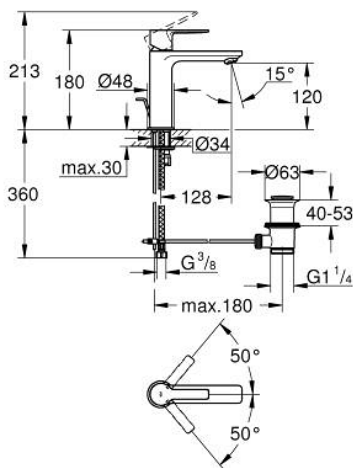

32 114 DL1 LINEARE SINGLE-LEVER BASIN MIXER 1/2" S-SIZE

PRODUCT DESCRIPTION

- Colour: brushed warm sunset
- GROHE SilkMove 28 mm ceramic cartridge
- with temperature limiter
- GROHE LongLife finish
- GROHE EcoJoy - less water, perfect flow
- maximum flow rate (at 3 bar): 5 l/min
- SpeedClean mousseur
- GROHE FastFixation Plus installation system
- pop-up waste set 1 1/4"
- flexible connection hoses

32 114 DL1 LINEARE SINGLE-LEVER BASIN MIXER 1/2" S-SIZE

SPARE PARTS, November 2024 – now

- 1: lever (Spare part-nr. 46980DL0)
- 2: Cap (Spare part-nr. 46581DL0)
- 3: Fitting ring (Spare part-nr. 07419000)
- 4: Cartridge (Spare part-nr. 46580000)
- 5: flow control (Spare part-nr. 48159DL0)
- 6: lift rod (Spare part-nr. 46739DL0)
- 7: Shank mounting kit (Spare part-nr. 46645000)
- 8: Waste set 1 1/4" (Spare part-nr. 28910DL0)
- 8.1: Plug (Spare part-nr. 07182DL0)
- 8.2: Eccentric rod (Spare part-nr. 07052000)
- 9: Mounting wrench (Spare part-nr. 19017000)*
- 10: Eccentric rod (Spare part-nr. 07341000)*