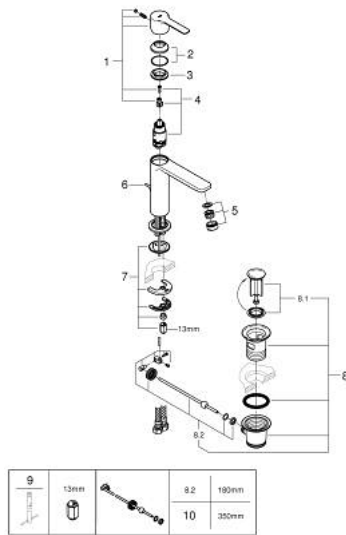

32 114 DL1 LINEARE SINGLE-LEVER BASIN MIXER 1/2" S-SIZE

PRODUCT DESCRIPTION

- Colour: brushed warm sunset
- GROHE SilkMove 28 mm ceramic cartridge
- with temperature limiter
- GROHE LongLife finish
- GROHE EcoJoy - less water, perfect flow
- maximum flow rate (at 3 bar): 5 l/min
- SpeedClean mousseur
- GROHE FastFixation Plus installation system
- pop-up waste set 1 1/4"
- flexible connection hoses

32 114 DL1 LINEARE SINGLE-LEVER BASIN MIXER 1/2" S-SIZE

SPARE PARTS, November 2024 – now

- 1: lever (Spare part-nr. 46980DL0)
- 2: Cap (Spare part-nr. 46581DL0)
- 3: Fitting ring (Spare part-nr. 07419000)
- 4: Cartridge (Spare part-nr. 46580000)
- 5: flow control (Spare part-nr. 48159DL0)
- 6: lift rod (Spare part-nr. 46739DL0)
- 7: Shank mounting kit (Spare part-nr. 46645000)
- 8: Waste set 1 1/4" (Spare part-nr. 28910DL0)
- 8.1: Plug (Spare part-nr. 07182DL0)
- 8.2: Eccentric rod (Spare part-nr. 07052000)
- 9: Mounting wrench (Spare part-nr. 19017000)*
- 10: Eccentric rod (Spare part-nr. 07341000)*