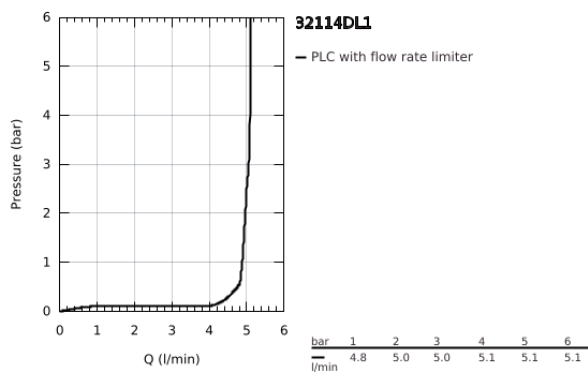

32 114 DL1 LINEARE SINGLE-LEVER BASIN MIXER 1/2" S-SIZE

PRODUCT DESCRIPTION

- Colour: brushed warm sunset
- GROHE SilkMove 28 mm ceramic cartridge
- with temperature limiter
- GROHE LongLife finish
- GROHE EcoJoy - less water, perfect flow
- maximum flow rate (at 3 bar): 5 l/min
- SpeedClean mousseur
- GROHE FastFixation Plus installation system
- pop-up waste set 1 1/4"
- flexible connection hoses

32 114 DL1 LINEARE SINGLE-LEVER BASIN MIXER 1/2" S-SIZE

SPARE PARTS, November 2024 – now

- 1: lever (Spare part-nr. 46980DL0)
- 2: Cap (Spare part-nr. 46581DL0)
- 3: Fitting ring (Spare part-nr. 07419000)
- 4: Cartridge (Spare part-nr. 46580000)
- 5: flow control (Spare part-nr. 48159DL0)
- 6: lift rod (Spare part-nr. 46739DL0)
- 7: Shank mounting kit (Spare part-nr. 46645000)
- 8: Waste set 1 1/4" (Spare part-nr. 28910DL0)
- 8.1: Plug (Spare part-nr. 07182DL0)
- 8.2: Eccentric rod (Spare part-nr. 07052000)
- 9: Mounting wrench (Spare part-nr. 19017000)*
- 10: Eccentric rod (Spare part-nr. 07341000)*