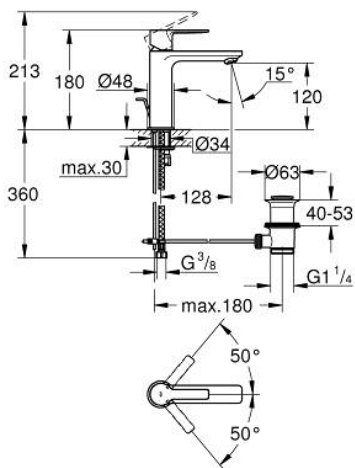

32 114 DC1 LINEARE SINGLE-LEVER BASIN MIXER 1/2"
S-SIZE

PRODUCT DESCRIPTION

- Colour: supersteel
- GROHE SilkMove 28 mm ceramic cartridge
- with temperature limiter
- GROHE LongLife finish
- GROHE EcoJoy - less water, perfect flow
- maximum flow rate (at 3 bar): 5 l/min
- SpeedClean mousseur
- GROHE FastFixation Plus installation system
- pop-up waste set 1 1/4"
- flexible connection hoses

32 114 DC1 LINEARE SINGLE-LEVER BASIN MIXER 1/2" S-SIZE

SPARE PARTS, September 2016 – now

- 1: Lever (Spare part-nr. 46980DC0)
- 2: Cap (Spare part-nr. 46581DC0)
- 3: Fitting ring (Spare part-nr. 07419000)
- 4: Cartridge (Spare part-nr. 46580000)
- 5: Mousseur (Spare part-nr. 48159DC0)
- 6: Pop-up rod (Spare part-nr. 46739EN0)
- 7: Shank mounting kit (Spare part-nr. 46645000)
- 8: Waste set 1 1/4" (Spare part-nr. 28910DC0)
- 8.1: Plug (Spare part-nr. 07182DC0)
- 8.2: Eccentric rod (Spare part-nr. 07052000)
- 9: Mounting wrench (Spare part-nr. 19017000)*
- 10: Eccentric rod (Spare part-nr. 07341000)*