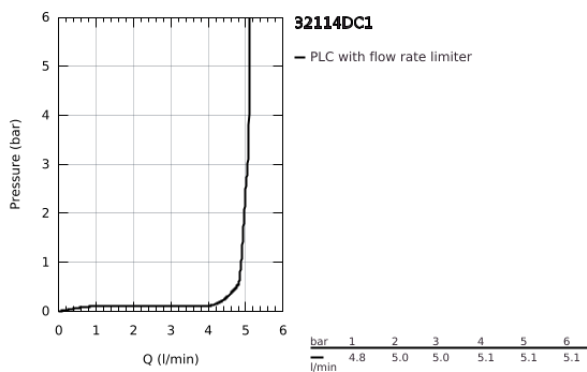

32 114 DC1 LINEARE SINGLE-LEVER BASIN MIXER 1/2"
S-SIZE

PRODUCT DESCRIPTION

- Colour: supersteel
- GROHE SilkMove 28 mm ceramic cartridge
- with temperature limiter
- GROHE LongLife finish
- GROHE EcoJoy - less water, perfect flow
- maximum flow rate (at 3 bar): 5 l/min
- SpeedClean mousseur
- GROHE FastFixation Plus installation system
- pop-up waste set 1 1/4"
- flexible connection hoses

32 114 DC1 LINEARE SINGLE-LEVER BASIN MIXER 1/2" S-SIZE

SPARE PARTS, September 2016 – now

- 1: Lever (Spare part-nr. 46980DC0)
- 2: Cap (Spare part-nr. 46581DC0)
- 3: Fitting ring (Spare part-nr. 07419000)
- 4: Cartridge (Spare part-nr. 46580000)
- 5: Mousseur (Spare part-nr. 48159DC0)
- 6: Pop-up rod (Spare part-nr. 46739EN0)
- 7: Shank mounting kit (Spare part-nr. 46645000)
- 8: Waste set 1 1/4" (Spare part-nr. 28910DC0)
- 8.1: Plug (Spare part-nr. 07182DC0)
- 8.2: Eccentric rod (Spare part-nr. 07052000)
- 9: Mounting wrench (Spare part-nr. 19017000)*
- 10: Eccentric rod (Spare part-nr. 07341000)*