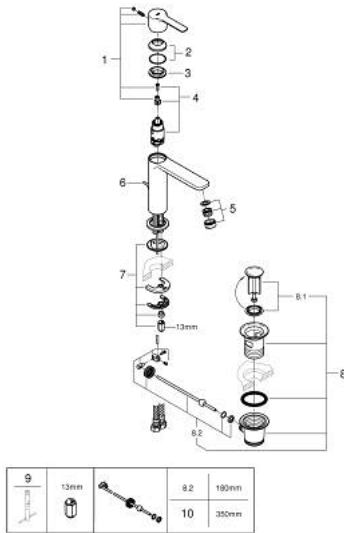

32 114 DC1 LINEARE SINGLE-LEVER BASIN MIXER 1/2"
S-SIZE

PRODUCT DESCRIPTION

- Colour: supersteel
- GROHE SilkMove 28 mm ceramic cartridge
- with temperature limiter
- GROHE LongLife finish
- GROHE EcoJoy - less water, perfect flow
- maximum flow rate (at 3 bar): 5 l/min
- SpeedClean mousseur
- GROHE FastFixation Plus installation system
- pop-up waste set 1 1/4"
- flexible connection hoses

32 114 DC1 LINEARE SINGLE-LEVER BASIN MIXER 1/2" S-SIZE

SPARE PARTS, September 2016 – now

- 1: Lever (Spare part-nr. 46980DC0)
- 2: Cap (Spare part-nr. 46581DC0)
- 3: Fitting ring (Spare part-nr. 07419000)
- 4: Cartridge (Spare part-nr. 46580000)
- 5: Mousseur (Spare part-nr. 48159DC0)
- 6: Pop-up rod (Spare part-nr. 46739EN0)
- 7: Shank mounting kit (Spare part-nr. 46645000)
- 8: Waste set 1 1/4" (Spare part-nr. 28910DC0)
- 8.1: Plug (Spare part-nr. 07182DC0)
- 8.2: Eccentric rod (Spare part-nr. 07052000)
- 9: Mounting wrench (Spare part-nr. 19017000)*
- 10: Eccentric rod (Spare part-nr. 07341000)*