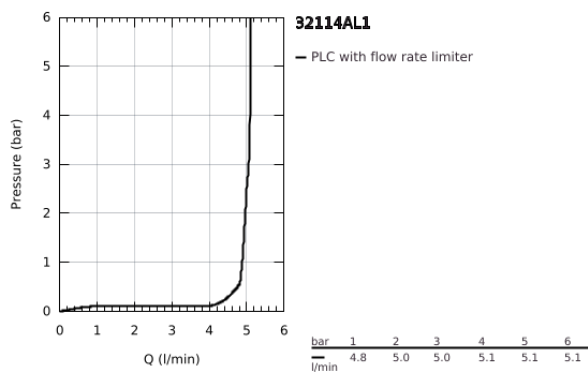

32 114 AL1 LINEARE SINGLE-LEVER BASIN MIXER 1/2" S-SIZE

PRODUCT DESCRIPTION

- Colour: brushed hard graphite
- GROHE SilkMove 28 mm ceramic cartridge
- with temperature limiter
- GROHE LongLife finish
- GROHE EcoJoy - less water, perfect flow
- maximum flow rate (at 3 bar): 5 l/min
- SpeedClean mousseur
- GROHE FastFixation Plus installation system
- pop-up waste set 1 1/4"
- flexible connection hoses

32 114 AL1 LINEARE SINGLE-LEVER BASIN MIXER 1/2" S-SIZE

SPARE PARTS, March 2019 – now

- 1: Lever (Spare part-nr. 46980AL0)
- 2: Cap (Spare part-nr. 46581AL0)
- 3: Fitting ring (Spare part-nr. 07419000)
- 4: Cartridge (Spare part-nr. 46580000)
- 5: Mousseur (Spare part-nr. 48159AL0)
- 6: Pop-up rod (Spare part-nr. 46739AL0)
- 7: Shank mounting kit (Spare part-nr. 46645000)
- 8: Waste set 1 1/4" (Spare part-nr. 28910AL0)
- 8.1: Plug (Spare part-nr. 07182AL0)
- 8.2: Eccentric rod (Spare part-nr. 07052000)
- 9: Mounting wrench (Spare part-nr. 19017000)*
- 10: Eccentric rod (Spare part-nr. 07341000)*