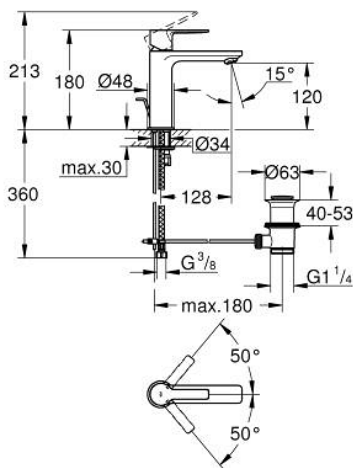

32 114 AL1 LINEARE SINGLE-LEVER BASIN MIXER 1/2" S-SIZE

PRODUCT DESCRIPTION

- Colour: brushed hard graphite
- GROHE SilkMove 28 mm ceramic cartridge
- with temperature limiter
- GROHE LongLife finish
- GROHE EcoJoy - less water, perfect flow
- maximum flow rate (at 3 bar): 5 l/min
- SpeedClean mousseur
- GROHE FastFixation Plus installation system
- pop-up waste set 1 1/4"
- flexible connection hoses

32 114 AL1 LINEARE SINGLE-LEVER BASIN MIXER 1/2" S-SIZE

SPARE PARTS, March 2019 – now

- 1: Lever (Spare part-nr. 46980AL0)
- 2: Cap (Spare part-nr. 46581AL0)
- 3: Fitting ring (Spare part-nr. 07419000)
- 4: Cartridge (Spare part-nr. 46580000)
- 5: Mousseur (Spare part-nr. 48159AL0)
- 6: Pop-up rod (Spare part-nr. 46739AL0)
- 7: Shank mounting kit (Spare part-nr. 46645000)
- 8: Waste set 1 1/4" (Spare part-nr. 28910AL0)
- 8.1: Plug (Spare part-nr. 07182AL0)
- 8.2: Eccentric rod (Spare part-nr. 07052000)
- 9: Mounting wrench (Spare part-nr. 19017000)*
- 10: Eccentric rod (Spare part-nr. 07341000)*