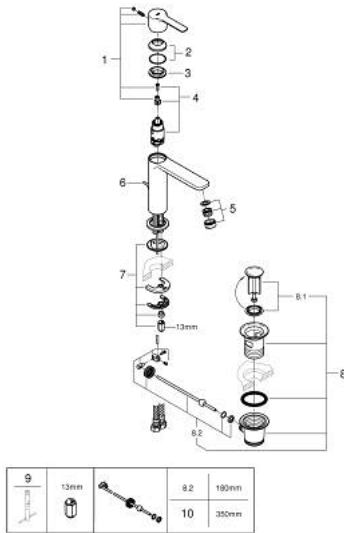

32 114 AL1 LINEARE SINGLE-LEVER BASIN MIXER 1/2" S-SIZE

PRODUCT DESCRIPTION

- Colour: brushed hard graphite
- GROHE SilkMove 28 mm ceramic cartridge
- with temperature limiter
- GROHE LongLife finish
- GROHE EcoJoy - less water, perfect flow
- maximum flow rate (at 3 bar): 5 l/min
- SpeedClean mousseur
- GROHE FastFixation Plus installation system
- pop-up waste set 1 1/4"
- flexible connection hoses

32 114 AL1 LINEARE SINGLE-LEVER BASIN MIXER 1/2" S-SIZE

SPARE PARTS, March 2019 – now

- 1: Lever (Spare part-nr. 46980AL0)
- 2: Cap (Spare part-nr. 46581AL0)
- 3: Fitting ring (Spare part-nr. 07419000)
- 4: Cartridge (Spare part-nr. 46580000)
- 5: Mousseur (Spare part-nr. 48159AL0)
- 6: Pop-up rod (Spare part-nr. 46739AL0)
- 7: Shank mounting kit (Spare part-nr. 46645000)
- 8: Waste set 1 1/4" (Spare part-nr. 28910AL0)
- 8.1: Plug (Spare part-nr. 07182AL0)
- 8.2: Eccentric rod (Spare part-nr. 07052000)
- 9: Mounting wrench (Spare part-nr. 19017000)*
- 10: Eccentric rod (Spare part-nr. 07341000)*