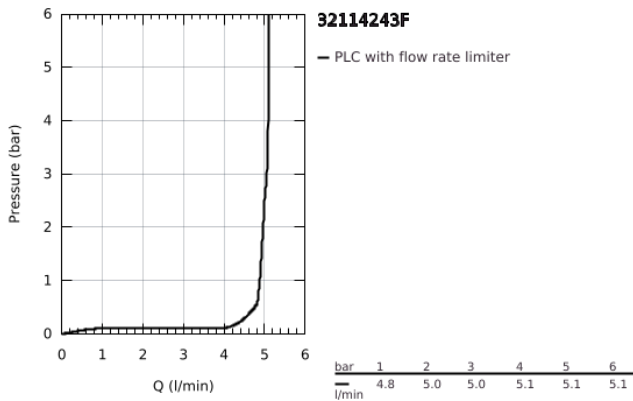

32 114 243 F LINEARE SINGLE-LEVER BASIN MIXER 1/2"  
S-SIZE

**PRODUCT DESCRIPTION**

- Colour: matte black
- GROHE SilkMove 28 mm ceramic cartridge
- with temperature limiter
- SpeedClean mousseur 5.0 l/min
- GROHE FastFixation Plus installation system
- pop-up waste set 1 1/4"
- flexible connection hoses

## 32 114 243 F LINEARE SINGLE-LEVER BASIN MIXER 1/2" S-SIZE