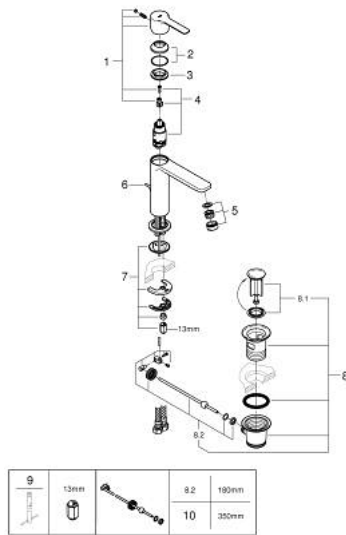

32 114 243 F LINEARE SINGLE-LEVER BASIN MIXER 1/2"  
S-SIZE

**PRODUCT DESCRIPTION**

- Colour: matte black
- GROHE SilkMove 28 mm ceramic cartridge
- with temperature limiter
- SpeedClean mousseur 5.0 l/min
- GROHE FastFixation Plus installation system
- pop-up waste set 1 1/4"
- flexible connection hoses

## 32 114 243 F LINEARE SINGLE-LEVER BASIN MIXER 1/2" S-SIZE

### SPARE PARTS, May 2024 – now

- 1: lever (Spare part-nr. 469802430)
- 2: Cap (Spare part-nr. 465812430)
- 3: Fitting ring (Spare part-nr. 07419000)
- 4: Cartridge (Spare part-nr. 46580000)
- 5: Mousseur (Spare part-nr. 481592430)
- 6: lift rod (Spare part-nr. 467392430)
- 7: Shank mounting kit (Spare part-nr. 46645000)
- 8: Waste set 1 1/4" (Spare part-nr. 289102430)
- 8.1: Plug (Spare part-nr. 071822430)
- 8.2: Eccentric rod (Spare part-nr. 07052000)
- 9: Mounting wrench (Spare part-nr. 19017000)\*
- 10: Eccentric rod (Spare part-nr. 07341000)\*