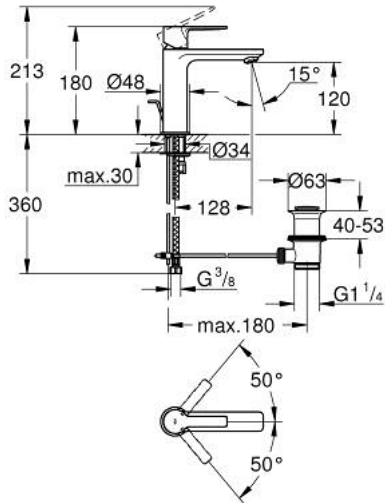

32 114 243 F LINEARE SINGLE-LEVER BASIN MIXER 1/2"  
S-SIZE

**PRODUCT DESCRIPTION**

- Colour: matte black
- GROHE SilkMove 28 mm ceramic cartridge
- with temperature limiter
- SpeedClean mousseur 5.0 l/min
- GROHE FastFixation Plus installation system
- pop-up waste set 1 1/4"
- flexible connection hoses

## 32 114 243 F LINEARE SINGLE-LEVER BASIN MIXER 1/2" S-SIZE

### SPARE PARTS, May 2024 – now

- 1: lever (Spare part-nr. 469802430)
- 2: Cap (Spare part-nr. 465812430)
- 3: Fitting ring (Spare part-nr. 07419000)
- 4: Cartridge (Spare part-nr. 46580000)
- 5: Mousseur (Spare part-nr. 481592430)
- 6: lift rod (Spare part-nr. 467392430)
- 7: Shank mounting kit (Spare part-nr. 46645000)
- 8: Waste set 1 1/4" (Spare part-nr. 289102430)
- 8.1: Plug (Spare part-nr. 071822430)
- 8.2: Eccentric rod (Spare part-nr. 07052000)
- 9: Mounting wrench (Spare part-nr. 19017000)\*
- 10: Eccentric rod (Spare part-nr. 07341000)\*