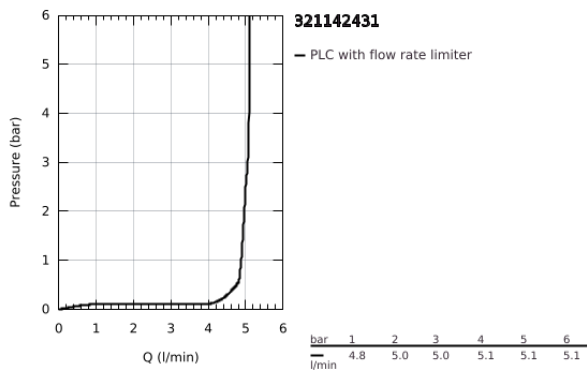

32 114 243 1 **LINEARE SINGLE-LEVER BASIN MIXER 1/2"**
S-SIZE

PRODUCT DESCRIPTION

- Colour: matte black
- GROHE SilkMove 28 mm ceramic cartridge
- with temperature limiter
- GROHE EcoJoy - less water, perfect flow
- maximum flow rate (at 3 bar): 5 l/min
- SpeedClean mousseur
- GROHE FastFixation Plus installation system
- pop-up waste set 1 1/4"
- flexible connection hoses

32 114 243 1 **LINEARE SINGLE-LEVER BASIN MIXER 1/2"**
S-SIZE

SPARE PARTS, May 2024 – now

- 1: lever (Spare part-nr. 469802430)
- 2: Cap (Spare part-nr. 465812430)
- 3: Fitting ring (Spare part-nr. 07419000)
- 4: Cartridge (Spare part-nr. 46580000)
- 5: Mousseur (Spare part-nr. 481592430)
- 6: lift rod (Spare part-nr. 467392430)
- 7: Shank mounting kit (Spare part-nr. 46645000)
- 8: Waste set 1 1/4" (Spare part-nr. 289102430)
- 8.1: Plug (Spare part-nr. 071822430)
- 8.2: Eccentric rod (Spare part-nr. 07052000)
- 9: Mounting wrench (Spare part-nr. 19017000)*
- 10: Eccentric rod (Spare part-nr. 07341000)*