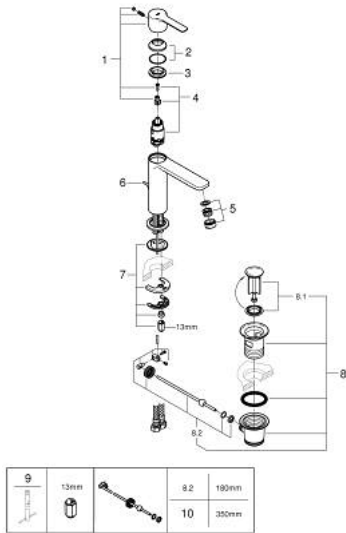

32 114 243 1 **LINEARE SINGLE-LEVER BASIN MIXER 1/2"**
S-SIZE

PRODUCT DESCRIPTION

- Colour: matte black
- GROHE SilkMove 28 mm ceramic cartridge
- with temperature limiter
- GROHE EcoJoy - less water, perfect flow
- maximum flow rate (at 3 bar): 5 l/min
- SpeedClean mousseur
- GROHE FastFixation Plus installation system
- pop-up waste set 1 1/4"
- flexible connection hoses

32 114 243 1 **LINEARE SINGLE-LEVER BASIN MIXER 1/2"**
S-SIZE

SPARE PARTS, May 2024 – now

- 1: lever (Spare part-nr. 469802430)
- 2: Cap (Spare part-nr. 465812430)
- 3: Fitting ring (Spare part-nr. 07419000)
- 4: Cartridge (Spare part-nr. 46580000)
- 5: Mousseur (Spare part-nr. 481592430)
- 6: lift rod (Spare part-nr. 467392430)
- 7: Shank mounting kit (Spare part-nr. 46645000)
- 8: Waste set 1 1/4" (Spare part-nr. 289102430)
- 8.1: Plug (Spare part-nr. 071822430)
- 8.2: Eccentric rod (Spare part-nr. 07052000)
- 9: Mounting wrench (Spare part-nr. 19017000)*
- 10: Eccentric rod (Spare part-nr. 07341000)*