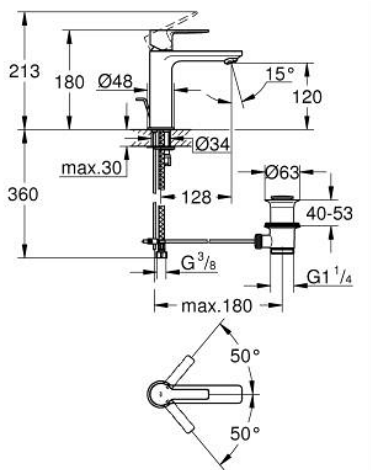

32 114 243 1 **LINEARE SINGLE-LEVER BASIN MIXER 1/2"**
S-SIZE

PRODUCT DESCRIPTION

- Colour: matte black
- GROHE SilkMove 28 mm ceramic cartridge
- with temperature limiter
- GROHE EcoJoy - less water, perfect flow
- maximum flow rate (at 3 bar): 5 l/min
- SpeedClean mousseur
- GROHE FastFixation Plus installation system
- pop-up waste set 1 1/4"
- flexible connection hoses

32 114 243 1 **LINEARE SINGLE-LEVER BASIN MIXER 1/2"**
S-SIZE

SPARE PARTS, May 2024 – now

- 1: lever (Spare part-nr. 469802430)
- 2: Cap (Spare part-nr. 465812430)
- 3: Fitting ring (Spare part-nr. 07419000)
- 4: Cartridge (Spare part-nr. 46580000)
- 5: Mousseur (Spare part-nr. 481592430)
- 6: lift rod (Spare part-nr. 467392430)
- 7: Shank mounting kit (Spare part-nr. 46645000)
- 8: Waste set 1 1/4" (Spare part-nr. 289102430)
- 8.1: Plug (Spare part-nr. 071822430)
- 8.2: Eccentric rod (Spare part-nr. 07052000)
- 9: Mounting wrench (Spare part-nr. 19017000)*
- 10: Eccentric rod (Spare part-nr. 07341000)*