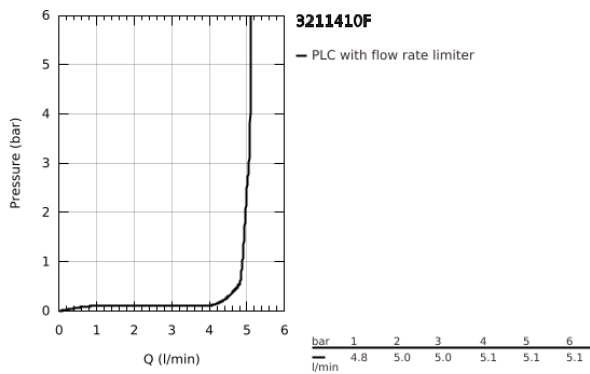

32 114 10F **LINEARE SINGLE-LEVER BASIN MIXER 1/2"**
S-SIZE

PRODUCT DESCRIPTION

- Colour: chrome
- GROHE SilkMove 28 mm ceramic cartridge
- with temperature limiter
- GROHE LongLife finish
- SpeedClean mousseur 5.0 l/min
- GROHE FastFixation Plus installation system
- pop-up waste set 1 1/4"
- flexible connection hoses

32 114 10F LINEARE SINGLE-LEVER BASIN MIXER 1/2" S-SIZE

SPARE PARTS, October 2018 – now

- 1: Lever (Spare part-nr. 46980000)
- 2: Cap (Spare part-nr. 46581000)
- 3: Fitting ring (Spare part-nr. 07419000)
- 4: Cartridge (Spare part-nr. 46580000)
- 5: Mousseur (Spare part-nr. 48159000)
- 6: Pop-up rod (Spare part-nr. 46739000)
- 7: Shank mounting kit (Spare part-nr. 46645000)
- 8: Waste set 1 1/4" (Spare part-nr. 28910000)
- 8.1: Plug (Spare part-nr. 07182000)
- 8.2: Eccentric rod (Spare part-nr. 07052000)
- 9: Mounting wrench (Spare part-nr. 19017000)*
- 10: Eccentric rod (Spare part-nr. 07341000)*