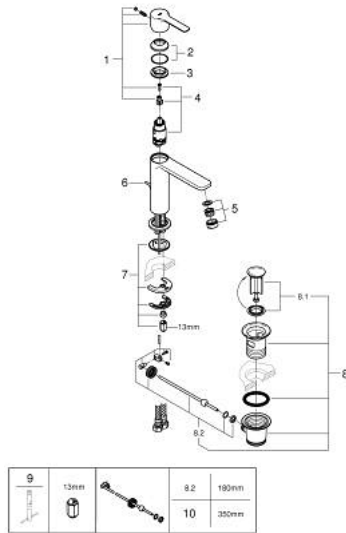

32 114 10F **LINEARE SINGLE-LEVER BASIN MIXER 1/2"**
S-SIZE

PRODUCT DESCRIPTION

- Colour: chrome
- GROHE SilkMove 28 mm ceramic cartridge
- with temperature limiter
- GROHE LongLife finish
- SpeedClean mousseur 5.0 l/min
- GROHE FastFixation Plus installation system
- pop-up waste set 1 1/4"
- flexible connection hoses

32 114 10F LINEARE SINGLE-LEVER BASIN MIXER 1/2" S-SIZE

SPARE PARTS, October 2018 – now

- 1: Lever (Spare part-nr. 46980000)
- 2: Cap (Spare part-nr. 46581000)
- 3: Fitting ring (Spare part-nr. 07419000)
- 4: Cartridge (Spare part-nr. 46580000)
- 5: Mousseur (Spare part-nr. 48159000)
- 6: Pop-up rod (Spare part-nr. 46739000)
- 7: Shank mounting kit (Spare part-nr. 46645000)
- 8: Waste set 1 1/4" (Spare part-nr. 28910000)
- 8.1: Plug (Spare part-nr. 07182000)
- 8.2: Eccentric rod (Spare part-nr. 07052000)
- 9: Mounting wrench (Spare part-nr. 19017000)*
- 10: Eccentric rod (Spare part-nr. 07341000)*