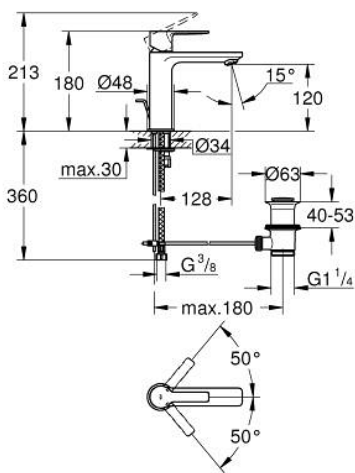

32 114 10F **LINEARE SINGLE-LEVER BASIN MIXER 1/2"**
S-SIZE

PRODUCT DESCRIPTION

- Colour: chrome
- GROHE SilkMove 28 mm ceramic cartridge
- with temperature limiter
- GROHE LongLife finish
- SpeedClean mousseur 5.0 l/min
- GROHE FastFixation Plus installation system
- pop-up waste set 1 1/4"
- flexible connection hoses

32 114 10F LINEARE SINGLE-LEVER BASIN MIXER 1/2" S-SIZE

SPARE PARTS, October 2018 – now

- 1: Lever (Spare part-nr. 46980000)
- 2: Cap (Spare part-nr. 46581000)
- 3: Fitting ring (Spare part-nr. 07419000)
- 4: Cartridge (Spare part-nr. 46580000)
- 5: Mousseur (Spare part-nr. 48159000)
- 6: Pop-up rod (Spare part-nr. 46739000)
- 7: Shank mounting kit (Spare part-nr. 46645000)
- 8: Waste set 1 1/4" (Spare part-nr. 28910000)
- 8.1: Plug (Spare part-nr. 07182000)
- 8.2: Eccentric rod (Spare part-nr. 07052000)
- 9: Mounting wrench (Spare part-nr. 19017000)*
- 10: Eccentric rod (Spare part-nr. 07341000)*