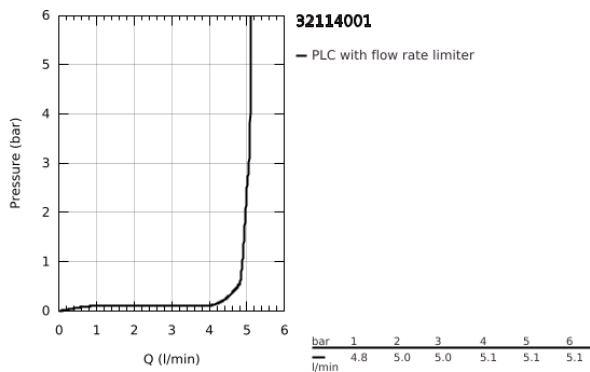

32 114 001 LINEARE SINGLE-LEVER BASIN MIXER 1/2"  
S-SIZE

**PRODUCT DESCRIPTION**

- Colour: chrome
- GROHE SilkMove 28 mm ceramic cartridge
- with temperature limiter
- GROHE LongLife finish
- GROHE EcoJoy - less water, perfect flow
- maximum flow rate (at 3 bar): 5 l/min
- SpeedClean mousseur
- GROHE FastFixation Plus installation system
- pop-up waste set 1 1/4"
- flexible connection hoses

## 32 114 001 LINEARE SINGLE-LEVER BASIN MIXER 1/2" S-SIZE