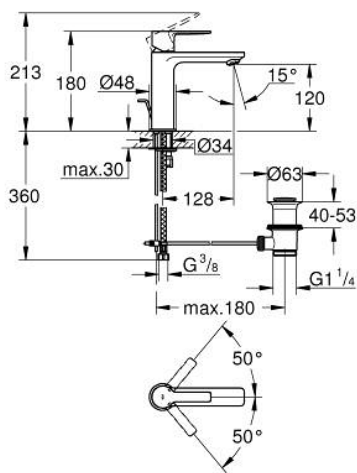

32 114 001 LINEARE SINGLE-LEVER BASIN MIXER 1/2"  
S-SIZE

**PRODUCT DESCRIPTION**

- Colour: chrome
- GROHE SilkMove 28 mm ceramic cartridge
- with temperature limiter
- GROHE LongLife finish
- GROHE EcoJoy - less water, perfect flow
- maximum flow rate (at 3 bar): 5 l/min
- SpeedClean mousseur
- GROHE FastFixation Plus installation system
- pop-up waste set 1 1/4"
- flexible connection hoses

## 32 114 001 LINEARE SINGLE-LEVER BASIN MIXER 1/2" S-SIZE

### SPARE PARTS, July 2016 – now

- 1: Lever (Spare part-nr. 46980000)
- 2: Cap (Spare part-nr. 46581000)
- 3: Fitting ring (Spare part-nr. 07419000)
- 4: Cartridge (Spare part-nr. 46580000)
- 5: Mousseur (Spare part-nr. 48159000)
- 6: Pop-up rod (Spare part-nr. 46739000)
- 7: Shank mounting kit (Spare part-nr. 46645000)
- 8: Waste set 1 1/4" (Spare part-nr. 28910000)
- 8.1: Plug (Spare part-nr. 07182000)
- 8.2: Eccentric rod (Spare part-nr. 07052000)
- 9: Mounting wrench (Spare part-nr. 19017000)\*
- 10: Eccentric rod (Spare part-nr. 07341000)\*