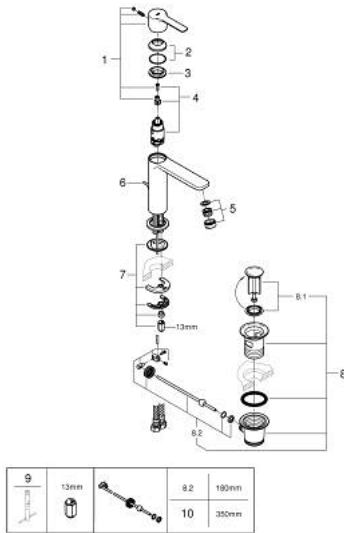

32 114 001 LINEARE SINGLE-LEVER BASIN MIXER 1/2"  
S-SIZE

**PRODUCT DESCRIPTION**

- Colour: chrome
- GROHE SilkMove 28 mm ceramic cartridge
- with temperature limiter
- GROHE LongLife finish
- GROHE EcoJoy - less water, perfect flow
- maximum flow rate (at 3 bar): 5 l/min
- SpeedClean mousseur
- GROHE FastFixation Plus installation system
- pop-up waste set 1 1/4"
- flexible connection hoses

## 32 114 001 LINEARE SINGLE-LEVER BASIN MIXER 1/2" S-SIZE

### SPARE PARTS, July 2016 – now

- 1: Lever (Spare part-nr. 46980000)
- 2: Cap (Spare part-nr. 46581000)
- 3: Fitting ring (Spare part-nr. 07419000)
- 4: Cartridge (Spare part-nr. 46580000)
- 5: Mousseur (Spare part-nr. 48159000)
- 6: Pop-up rod (Spare part-nr. 46739000)
- 7: Shank mounting kit (Spare part-nr. 46645000)
- 8: Waste set 1 1/4" (Spare part-nr. 28910000)
- 8.1: Plug (Spare part-nr. 07182000)
- 8.2: Eccentric rod (Spare part-nr. 07052000)
- 9: Mounting wrench (Spare part-nr. 19017000)\*
- 10: Eccentric rod (Spare part-nr. 07341000)\*