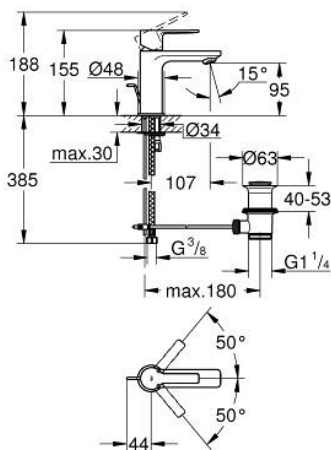

32 109 DC1 LINEARE SINGLE-LEVER BASIN MIXER 1/2" XS-SIZE

PRODUCT DESCRIPTION

- Colour: supersteel
- GROHE SilkMove 28 mm ceramic cartridge
- with temperature limiter
- GROHE LongLife finish
- GROHE EcoJoy - less water, perfect flow
- maximum flow rate (at 3 bar): 5 l/min
- SpeedClean mousseur
- GROHE FastFixation Plus installation system
- pop-up waste set 1 1/4"
- flexible connection hoses

32 109 DC1 LINEARE SINGLE-LEVER BASIN MIXER 1/2" XS-SIZE

SPARE PARTS, September 2016 – now

- 1: Lever (Spare part-nr. 46980DC0)
- 2: Cap (Spare part-nr. 46581DC0)
- 3: Fitting ring (Spare part-nr. 07419000)
- 4: Cartridge (Spare part-nr. 46580000)
- 5: Mousseur (Spare part-nr. 48159DC0)
- 6: Pop-up rod (Spare part-nr. 46739EN0)
- 7: Shank mounting kit (Spare part-nr. 46645000)
- 8: Waste set 1 1/4" (Spare part-nr. 28910DC0)
- 8.1: Plug (Spare part-nr. 07182DC0)
- 8.2: Eccentric rod (Spare part-nr. 07052000)
- 9: Mounting wrench (Spare part-nr. 19017000)*
- 10: Eccentric rod (Spare part-nr. 07341000)*