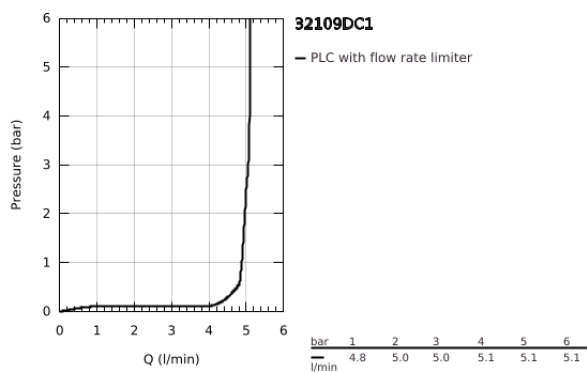

32 109 DC1 LINEARE SINGLE-LEVER BASIN MIXER 1/2" XS-SIZE

PRODUCT DESCRIPTION

- Colour: supersteel
- GROHE SilkMove 28 mm ceramic cartridge
- with temperature limiter
- GROHE LongLife finish
- GROHE EcoJoy - less water, perfect flow
- maximum flow rate (at 3 bar): 5 l/min
- SpeedClean mousseur
- GROHE FastFixation Plus installation system
- pop-up waste set 1 1/4"
- flexible connection hoses

32 109 DC1 LINEARE SINGLE-LEVER BASIN MIXER 1/2" XS-SIZE

SPARE PARTS, September 2016 – now

- 1: Lever (Spare part-nr. 46980DC0)
- 2: Cap (Spare part-nr. 46581DC0)
- 3: Fitting ring (Spare part-nr. 07419000)
- 4: Cartridge (Spare part-nr. 46580000)
- 5: Mousseur (Spare part-nr. 48159DC0)
- 6: Pop-up rod (Spare part-nr. 46739EN0)
- 7: Shank mounting kit (Spare part-nr. 46645000)
- 8: Waste set 1 1/4" (Spare part-nr. 28910DC0)
- 8.1: Plug (Spare part-nr. 07182DC0)
- 8.2: Eccentric rod (Spare part-nr. 07052000)
- 9: Mounting wrench (Spare part-nr. 19017000)*
- 10: Eccentric rod (Spare part-nr. 07341000)*