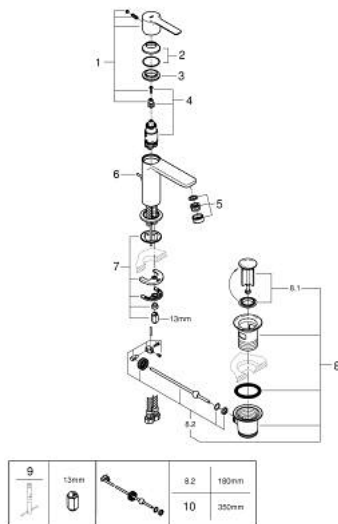

32 109 DC1 LINEARE SINGLE-LEVER BASIN MIXER 1/2" XS-SIZE

PRODUCT DESCRIPTION

- Colour: supersteel
- GROHE SilkMove 28 mm ceramic cartridge
- with temperature limiter
- GROHE LongLife finish
- GROHE EcoJoy - less water, perfect flow
- maximum flow rate (at 3 bar): 5 l/min
- SpeedClean mousseur
- GROHE FastFixation Plus installation system
- pop-up waste set 1 1/4"
- flexible connection hoses

32 109 DC1 LINEARE SINGLE-LEVER BASIN MIXER 1/2" XS-SIZE

SPARE PARTS, September 2016 – now

- 1: Lever (Spare part-nr. 46980DC0)
- 2: Cap (Spare part-nr. 46581DC0)
- 3: Fitting ring (Spare part-nr. 07419000)
- 4: Cartridge (Spare part-nr. 46580000)
- 5: Mousseur (Spare part-nr. 48159DC0)
- 6: Pop-up rod (Spare part-nr. 46739EN0)
- 7: Shank mounting kit (Spare part-nr. 46645000)
- 8: Waste set 1 1/4" (Spare part-nr. 28910DC0)
- 8.1: Plug (Spare part-nr. 07182DC0)
- 8.2: Eccentric rod (Spare part-nr. 07052000)
- 9: Mounting wrench (Spare part-nr. 19017000)*
- 10: Eccentric rod (Spare part-nr. 07341000)*