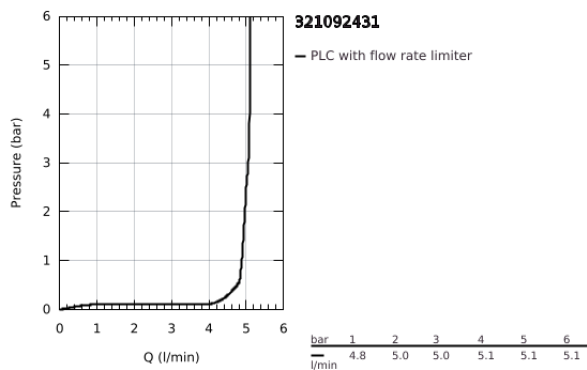

32 109 243 1 **LINEARE SINGLE-LEVER BASIN MIXER 1/2"**
XS-SIZE

PRODUCT DESCRIPTION

- Colour: matte black
- GROHE SilkMove 28 mm ceramic cartridge
- with temperature limiter
- GROHE EcoJoy - less water, perfect flow
- maximum flow rate (at 3 bar): 5 l/min
- SpeedClean mousseur
- GROHE FastFixation Plus installation system
- pop-up waste set 1 1/4"
- flexible connection hoses

32 109 243 1 **LINEARE SINGLE-LEVER BASIN MIXER 1/2"**
XS-SIZE

SPARE PARTS, May 2024 – now

- 1: lever (Spare part-nr. 469802430)
- 2: Cap (Spare part-nr. 465812430)
- 3: Fitting ring (Spare part-nr. 07419000)
- 4: Cartridge (Spare part-nr. 46580000)
- 5: Mousseur (Spare part-nr. 481592430)
- 6: lift rod (Spare part-nr. 467392430)
- 7: Shank mounting kit (Spare part-nr. 46645000)
- 8: Waste set 1 1/4" (Spare part-nr. 289102430)
- 8.1: Plug (Spare part-nr. 071822430)
- 8.2: Eccentric rod (Spare part-nr. 07052000)
- 9: Mounting wrench (Spare part-nr. 19017000)*
- 10: Eccentric rod (Spare part-nr. 07341000)*