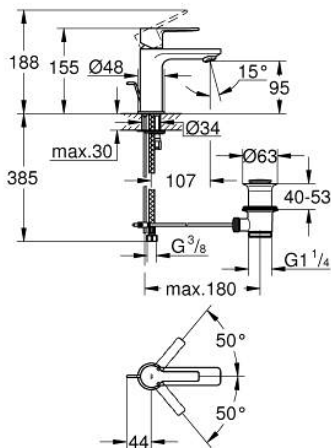

32 109 243 1 **LINEARE SINGLE-LEVER BASIN MIXER 1/2"**
XS-SIZE

PRODUCT DESCRIPTION

- Colour: matte black
- GROHE SilkMove 28 mm ceramic cartridge
- with temperature limiter
- GROHE EcoJoy - less water, perfect flow
- maximum flow rate (at 3 bar): 5 l/min
- SpeedClean mousseur
- GROHE FastFixation Plus installation system
- pop-up waste set 1 1/4"
- flexible connection hoses

32 109 243 1 **LINEARE SINGLE-LEVER BASIN MIXER 1/2"**
XS-SIZE

SPARE PARTS, May 2024 – now

- 1: lever (Spare part-nr. 469802430)
- 2: Cap (Spare part-nr. 465812430)
- 3: Fitting ring (Spare part-nr. 07419000)
- 4: Cartridge (Spare part-nr. 46580000)
- 5: Mousseur (Spare part-nr. 481592430)
- 6: lift rod (Spare part-nr. 467392430)
- 7: Shank mounting kit (Spare part-nr. 46645000)
- 8: Waste set 1 1/4" (Spare part-nr. 289102430)
- 8.1: Plug (Spare part-nr. 071822430)
- 8.2: Eccentric rod (Spare part-nr. 07052000)
- 9: Mounting wrench (Spare part-nr. 19017000)*
- 10: Eccentric rod (Spare part-nr. 07341000)*