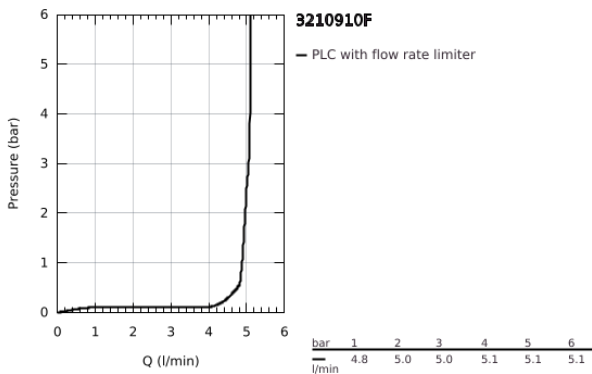

32 109 10F LINEARE SINGLE-LEVER BASIN MIXER 1/2" XS-SIZE

PRODUCT DESCRIPTION

- Colour: chrome
- GROHE SilkMove 28 mm ceramic cartridge
- with temperature limiter
- GROHE LongLife finish
- SpeedClean mousseur 5.0 l/min
- GROHE FastFixation Plus installation system
- pop-up waste set 1 1/4"
- flexible connection hoses

32 109 10F LINEARE SINGLE-LEVER BASIN MIXER 1/2" XS-SIZE

SPARE PARTS, October 2018 – now

- 1: Lever (Spare part-nr. 46980000)
- 2: Cap (Spare part-nr. 46581000)
- 3: Fitting ring (Spare part-nr. 07419000)
- 4: Cartridge (Spare part-nr. 46580000)
- 5: Mousseur (Spare part-nr. 48159000)
- 6: Pop-up rod (Spare part-nr. 46739000)
- 7: Shank mounting kit (Spare part-nr. 46645000)
- 8: Waste set 1 1/4" (Spare part-nr. 28910000)
- 8.1: Plug (Spare part-nr. 07182000)
- 8.2: Eccentric rod (Spare part-nr. 07052000)
- 9: Mounting wrench (Spare part-nr. 19017000)*
- 10: Eccentric rod (Spare part-nr. 07341000)*