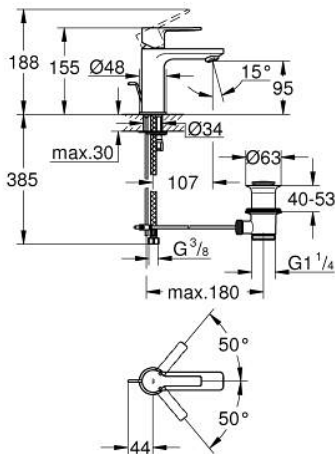

32 109 10F LINEARE SINGLE-LEVER BASIN MIXER 1/2" XS-SIZE

PRODUCT DESCRIPTION

- Colour: chrome
- GROHE SilkMove 28 mm ceramic cartridge
- with temperature limiter
- GROHE LongLife finish
- SpeedClean mousseur 5.0 l/min
- GROHE FastFixation Plus installation system
- pop-up waste set 1 1/4"
- flexible connection hoses

32 109 10F LINEARE SINGLE-LEVER BASIN MIXER 1/2" XS-SIZE

SPARE PARTS, October 2018 – now

- 1: Lever (Spare part-nr. 46980000)
- 2: Cap (Spare part-nr. 46581000)
- 3: Fitting ring (Spare part-nr. 07419000)
- 4: Cartridge (Spare part-nr. 46580000)
- 5: Mousseur (Spare part-nr. 48159000)
- 6: Pop-up rod (Spare part-nr. 46739000)
- 7: Shank mounting kit (Spare part-nr. 46645000)
- 8: Waste set 1 1/4" (Spare part-nr. 28910000)
- 8.1: Plug (Spare part-nr. 07182000)
- 8.2: Eccentric rod (Spare part-nr. 07052000)
- 9: Mounting wrench (Spare part-nr. 19017000)*
- 10: Eccentric rod (Spare part-nr. 07341000)*