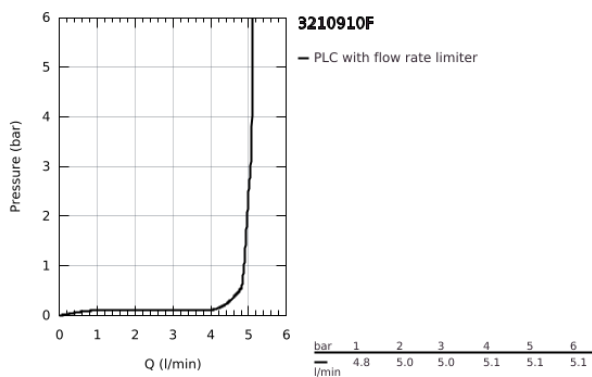

32 109 10F **LINEARE SINGLE-LEVER BASIN MIXER 1/2"**  
**XS-SIZE**

**PRODUCT DESCRIPTION**

- Colour: chrome
- GROHE SilkMove 28 mm ceramic cartridge
- with temperature limiter
- GROHE LongLife finish
- GROHE EcoJoy SpeedClean mousseur 5.0 l/min
- GROHE FastFixation Plus installation system
- pop-up waste set 1 1/4"
- flexible connection hoses

## 32 109 10F LINEARE SINGLE-LEVER BASIN MIXER 1/2" XS-SIZE