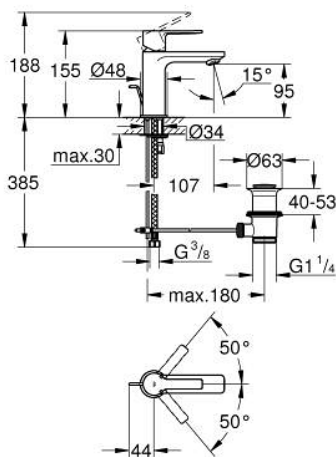

32 109 10F **LINEARE SINGLE-LEVER BASIN MIXER 1/2"**  
**XS-SIZE**

**PRODUCT DESCRIPTION**

- Colour: chrome
- GROHE SilkMove 28 mm ceramic cartridge
- with temperature limiter
- GROHE LongLife finish
- GROHE EcoJoy SpeedClean mousseur 5.0 l/min
- GROHE FastFixation Plus installation system
- pop-up waste set 1 1/4"
- flexible connection hoses

## 32 109 10F LINEARE SINGLE-LEVER BASIN MIXER 1/2" XS-SIZE

### SPARE PARTS, October 2018 – now

- 1: Lever (Spare part-nr. 46980000)
- 2: Cap (Spare part-nr. 46581000)
- 3: Fitting ring (Spare part-nr. 07419000)
- 4: Cartridge (Spare part-nr. 46580000)
- 5: Mousseur (Spare part-nr. 48159000)
- 6: Pop-up rod (Spare part-nr. 46739000)
- 7: Shank mounting kit (Spare part-nr. 46645000)
- 8: Waste set 1 1/4" (Spare part-nr. 28910000)
- 8.1: Plug (Spare part-nr. 07182000)
- 8.2: Eccentric rod (Spare part-nr. 07052000)
- 9: Mounting wrench (Spare part-nr. 19017000)\*
- 10: Eccentric rod (Spare part-nr. 07341000)\*