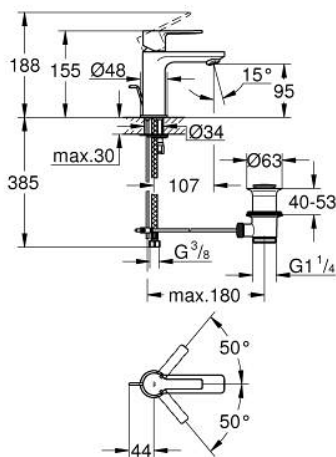

32 109 001 LINEARE SINGLE-LEVER BASIN MIXER 1/2" XS-SIZE

PRODUCT DESCRIPTION

- Colour: chrome
- GROHE SilkMove 28 mm ceramic cartridge
- with temperature limiter
- GROHE LongLife finish
- GROHE EcoJoy - less water, perfect flow
- maximum flow rate (at 3 bar): 5 l/min
- SpeedClean mousseur
- GROHE FastFixation Plus installation system
- pop-up waste set 1 1/4"
- flexible connection hoses

32 109 001 **LINEARE SINGLE-LEVER BASIN MIXER 1/2"**
XS-SIZE

SPARE PARTS, July 2016 – now

- 1: Lever (Spare part-nr. 46980000)
- 2: Cap (Spare part-nr. 46581000)
- 3: Fitting ring (Spare part-nr. 07419000)
- 4: Cartridge (Spare part-nr. 46580000)
- 5: Mousseur (Spare part-nr. 48159000)
- 6: Pop-up rod (Spare part-nr. 46739000)
- 7: Shank mounting kit (Spare part-nr. 46645000)
- 8: Waste set 1 1/4" (Spare part-nr. 28910000)
- 8.1: Plug (Spare part-nr. 07182000)
- 8.2: Eccentric rod (Spare part-nr. 07052000)
- 9: Mounting wrench (Spare part-nr. 19017000)*
- 10: Eccentric rod (Spare part-nr. 07341000)*