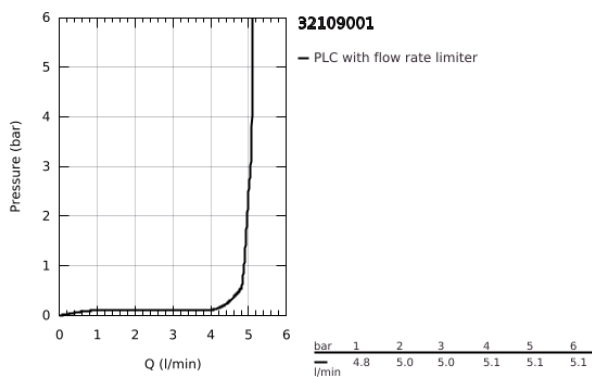

32 109 001 LINEARE SINGLE-LEVER BASIN MIXER 1/2" XS-SIZE

PRODUCT DESCRIPTION

- Colour: chrome
- GROHE SilkMove 28 mm ceramic cartridge
- with temperature limiter
- GROHE LongLife finish
- GROHE EcoJoy - less water, perfect flow
- maximum flow rate (at 3 bar): 5 l/min
- SpeedClean mousseur
- GROHE FastFixation Plus installation system
- pop-up waste set 1 1/4"
- flexible connection hoses

32 109 001 **LINEARE SINGLE-LEVER BASIN MIXER 1/2"**
XS-SIZE

SPARE PARTS, July 2016 – now

- 1: Lever (Spare part-nr. 46980000)
- 2: Cap (Spare part-nr. 46581000)
- 3: Fitting ring (Spare part-nr. 07419000)
- 4: Cartridge (Spare part-nr. 46580000)
- 5: Mousseur (Spare part-nr. 48159000)
- 6: Pop-up rod (Spare part-nr. 46739000)
- 7: Shank mounting kit (Spare part-nr. 46645000)
- 8: Waste set 1 1/4" (Spare part-nr. 28910000)
- 8.1: Plug (Spare part-nr. 07182000)
- 8.2: Eccentric rod (Spare part-nr. 07052000)
- 9: Mounting wrench (Spare part-nr. 19017000)*
- 10: Eccentric rod (Spare part-nr. 07341000)*