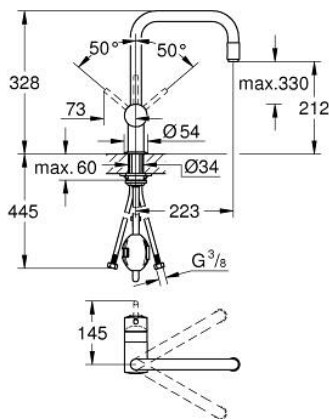

32 067 000 MINTA SINGLE-LEVER SINK MIXER 1/2"

PRODUCT DESCRIPTION

- Colour: chrome
- U spout
- GROHE LongLife finish
- GROHE SilkMove 46 mm ceramic cartridge
- Pull-Out spout for greater flexibility
- adjustable flow rate limiter
- swivel tubular spout, swivel area 360°
- protected against backflow
- flexible connection hoses
- rapid installation system
- maximum flow rate (at 3 bar): 10.5 l/min

32 067 000 MINTA SINGLE-LEVER SINK MIXER 1/2"

SPARE PARTS, June 2024 – now

- 1: Lever (Spare part-nr. 46015000)
 - 2: Cap (Spare part-nr. 46025000)
 - 3: Cartridge (Spare part-nr. 46048000)
 - 4: Pull-Out spray (Spare part-nr. 46925000)
 - 4.1: Mousseur (Spare part-nr. 13952000)
 - 4.2: Non-return valve (Spare part-nr. 08565000)
 - 5: Hose for sink mixer with pull-out dual spray or mousseur (Spare part-nr. 48293000)
 - 6: Shank mounting kit (Spare part-nr. 46345000)
 - 7: Support plate (Spare part-nr. 05334000)
 - 8: Temperature limiter (Spare part-nr. 46375000)*
- * Optional accessories