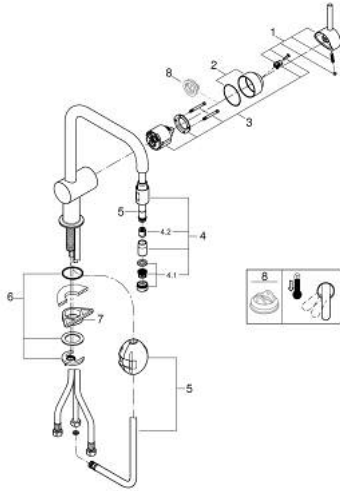

32 067 000 MINTA SINGLE-LEVER SINK MIXER 1/2"

PRODUCT DESCRIPTION

- Colour: chrome
- U spout
- GROHE LongLife finish
- GROHE SilkMove 46 mm ceramic cartridge
- Pull-Out spout for greater flexibility
- adjustable flow rate limiter
- swivel tubular spout, swivel area 360°
- protected against backflow
- flexible connection hoses
- rapid installation system
- maximum flow rate (at 3 bar): 10.5 l/min

32 067 000 MINTA SINGLE-LEVER SINK MIXER 1/2"

SPARE PARTS, June 2024 – now

- 1: Lever (Spare part-nr. 46015000)
 - 2: Cap (Spare part-nr. 46025000)
 - 3: Cartridge (Spare part-nr. 46048000)
 - 4: Pull-Out spray (Spare part-nr. 46925000)
 - 4.1: Mousseur (Spare part-nr. 13952000)
 - 4.2: Non-return valve (Spare part-nr. 08565000)
 - 5: Hose for sink mixer with pull-out dual spray or mousseur (Spare part-nr. 48293000)
 - 6: Shank mounting kit (Spare part-nr. 46345000)
 - 7: Support plate (Spare part-nr. 05334000)
 - 8: Temperature limiter (Spare part-nr. 46375000)*
- * Optional accessories