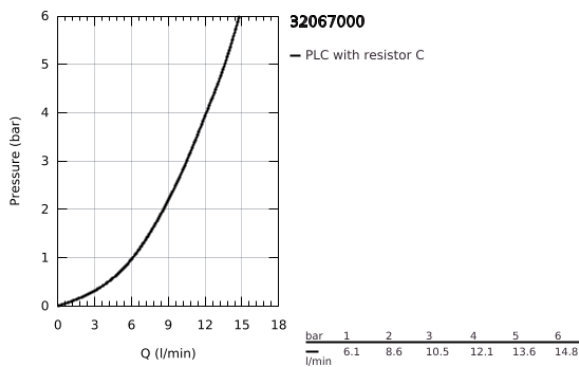

32 067 000 MINTA SINGLE-LEVER SINK MIXER 1/2"

PRODUCT DESCRIPTION

- Colour: chrome
- U spout
- GROHE LongLife finish
- GROHE SilkMove 46 mm ceramic cartridge
- Pull-Out spout for greater flexibility
- adjustable flow rate limiter
- swivel tubular spout, swivel area 360°
- protected against backflow
- flexible connection hoses
- rapid installation system
- maximum flow rate (at 3 bar): 10.5 l/min

32 067 000 MINTA SINGLE-LEVER SINK MIXER 1/2"

SPARE PARTS, June 2024 – now

- 1: Lever (Spare part-nr. 46015000)
 - 2: Cap (Spare part-nr. 46025000)
 - 3: Cartridge (Spare part-nr. 46048000)
 - 4: Pull-Out spray (Spare part-nr. 46925000)
 - 4.1: Mousseur (Spare part-nr. 13952000)
 - 4.2: Non-return valve (Spare part-nr. 08565000)
 - 5: Hose for sink mixer with pull-out dual spray or mousseur (Spare part-nr. 48293000)
 - 6: Shank mounting kit (Spare part-nr. 46345000)
 - 7: Support plate (Spare part-nr. 05334000)
 - 8: Temperature limiter (Spare part-nr. 46375000)*
- * Optional accessories