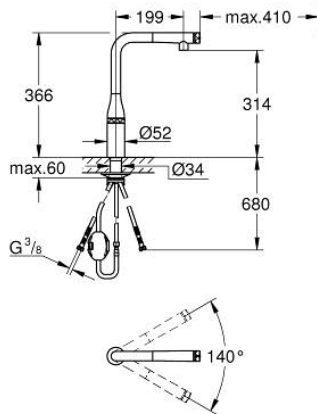

## 31 928 KF0 ESSENCE SMARTCONTROL SINK MIXER WITH SMARTCONTROL

### PRODUCT DESCRIPTION

- Colour: phantom black
- Pull-Out spout for greater flexibility
- MagneticDocking guarantees easy retraction and smooth docking of the spray head back to the starting position
- laminar spray
- material: metal
- GROHE SmartControl - push for ON-OFF, turn for volume adjustment from minimum to full flow
- temperature adjustment by turning of mixing valve on body
- swivel tubular spout
- swivel area 140°
- protected against backflow
- flexible connection hoses
- metal fixation set
- Protected Water Ways no contact of water with lead or nickel inside the tap
- maximum flow rate (at 3 bar): 10 l/min
- professional edition
- minimum pressure 1.0 bar

### SPARE PARTS, March 2022 – June 2022

- 1: pull out spray (Spare part-nr. 48487KF0)
- 1.1: Dirt strainer (Spare part-nr. 0676800M)
- 1.2: Non-return valve (Spare part-nr. 08565000)
- 1.3: Flow control set (Spare part-nr. 48470000)
- 2: Shower hose (Spare part-nr. 48488000)
- 3: Shank fastening assembly (Spare part-nr. 48384000)
- 4: Support plate (Spare part-nr. 05334000)
- 5: Non-return valve (Spare part-nr. 45881000)
- 6: Dirt strainer (Spare part-nr. 0676800M)