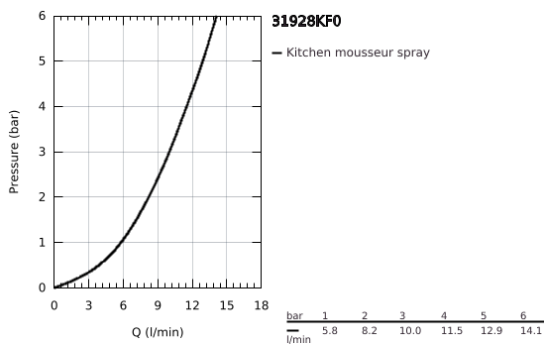

## 31 928 KF0 ESSENCE SMARTCONTROL SINK MIXER WITH SMARTCONTROL

### PRODUCT DESCRIPTION

- Colour: phantom black
- Pull-Out spout for greater flexibility
- MagneticDocking guarantees easy retraction and smooth docking of the spray head back to the starting position
- laminar spray
- material: metal
- GROHE SmartControl - push for ON-OFF, turn for volume adjustment from minimum to full flow
- temperature adjustment by turning of mixing valve on body
- swivel tubular spout
- swivel area 140°
- protected against backflow
- flexible connection hoses
- metal fixation set
- Protected Water Ways no contact of water with lead or nickel inside the tap
- maximum flow rate (at 3 bar): 10 l/min
- professional edition
- minimum pressure 1.0 bar