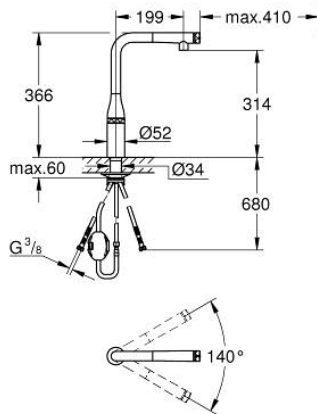

31 928 KF0 ESSENCE SMARTCONTROL SINK MIXER WITH SMARTCONTROL

PRODUCT DESCRIPTION

- Colour: phantom black
- Pull-Out spout for greater flexibility
- MagneticDocking guarantees easy retraction and smooth docking of the spray head back to the starting position
- laminar spray
- material: metal
- GROHE SmartControl - push for ON-OFF, turn for volume adjustment from water saving EcoMode to Full Flow
- temperature adjustment by turning of mixing valve on body
- swivel tubular spout
- swivel area 140°
- protected against backflow
- flexible connection hoses
- metal fixation set
- Protected Water Ways no contact of water with lead or nickel inside the tap
- maximum flow rate (at 3 bar): 10 l/min
- professional edition

31 928 KF0 ESSENCE SMARTCONTROL SINK MIXER WITH SMARTCONTROL

SPARE PARTS, March 2022 – June 2022

- 1: pull out spray (Spare part-nr. 48487KF0)
- 1.1: Dirt strainer (Spare part-nr. 0676800M)
- 1.2: Non-return valve (Spare part-nr. 08565000)
- 1.3: Flow control set (Spare part-nr. 48470000)
- 2: Shower hose (Spare part-nr. 48488000)
- 3: Shank fastening assembly (Spare part-nr. 48384000)
- 4: Support plate (Spare part-nr. 05334000)
- 5: Non-return valve (Spare part-nr. 45881000)
- 6: Dirt strainer (Spare part-nr. 0676800M)