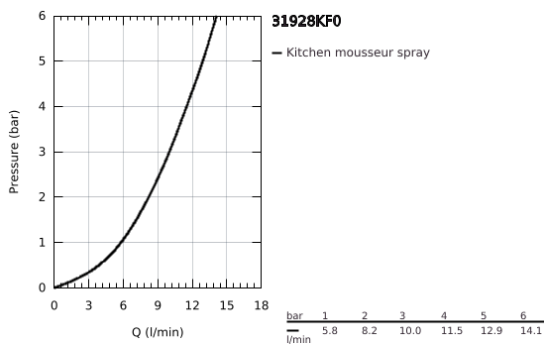

31 928 KF0 ESSENCE SMARTCONTROL SINK MIXER WITH SMARTCONTROL

PRODUCT DESCRIPTION

- Colour: phantom black
- Pull-Out spout for greater flexibility
- MagneticDocking guarantees easy retraction and smooth docking of the spray head back to the starting position
- laminar spray
- material: metal
- GROHE SmartControl - push for ON-OFF, turn for volume adjustment from water saving EcoMode to Full Flow
- temperature adjustment by turning of mixing valve on body
- swivel tubular spout
- swivel area 140°
- protected against backflow
- flexible connection hoses
- metal fixation set
- Protected Water Ways no contact of water with lead or nickel inside the tap
- maximum flow rate (at 3 bar): 10 l/min
- professional edition

31 928 KF0 ESSENCE SMARTCONTROL SINK MIXER WITH SMARTCONTROL

SPARE PARTS, March 2022 – June 2022

- 1: pull out spray (Spare part-nr. 48487KF0)
- 1.1: Dirt strainer (Spare part-nr. 0676800M)
- 1.2: Non-return valve (Spare part-nr. 08565000)
- 1.3: Flow control set (Spare part-nr. 48470000)
- 2: Shower hose (Spare part-nr. 48488000)
- 3: Shank fastening assembly (Spare part-nr. 48384000)
- 4: Support plate (Spare part-nr. 05334000)
- 5: Non-return valve (Spare part-nr. 45881000)
- 6: Dirt strainer (Spare part-nr. 0676800M)