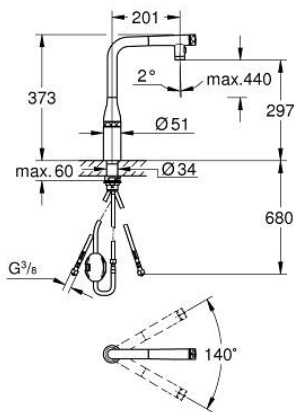

### 31 892 KF0 ESSENCE SMARTCONTROL SINK MIXER WITH SMARTCONTROL

**PRODUCT DESCRIPTION**

- Colour: phantom black
- Dual Spray - switch between laminar spray and shower jet
- Pull-Out spout for greater flexibility
- material: metal
- MagneticDocking guarantees easy retraction and smooth docking of the spray head back to the starting position
- GROHE SmartControl - push for ON-OFF, turn for volume adjustment from water saving EcoMode to Full Flow
- temperature adjustment by turning of mixing valve on body
- swivel tubular spout
- swivel area 140°
- protected against backflow
- flexible connection hoses
- metal fixation set
- Protected Water Ways no contact of water with lead or nickel inside the tap
- professional edition
- maximum flow rate (at 3 bar): 10 l/min