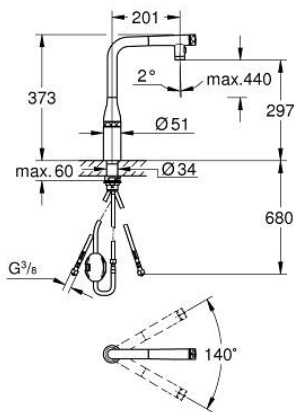

31 892 KF0 ESSENCE SMARTCONTROL SINK MIXER WITH SMARTCONTROL

PRODUCT DESCRIPTION

- Colour: phantom black
- Dual Spray - switch between laminar spray and shower jet
- Pull-Out spout for greater flexibility
- material: metal
- MagneticDocking guarantees easy retraction and smooth docking of the spray head back to the starting position
- GROHE SmartControl - push for ON-OFF, turn for volume adjustment from minimum to full flow
- temperature adjustment by turning of mixing valve on body
- swivel tubular spout
- swivel area 140°
- protected against backflow
- flexible connection hoses
- metal fixation set
- Protected Water Ways no contact of water with lead or nickel inside the tap
- professional edition
- maximum flow rate (at 3 bar): 10 l/min
- minimum pressure 1.0 bar