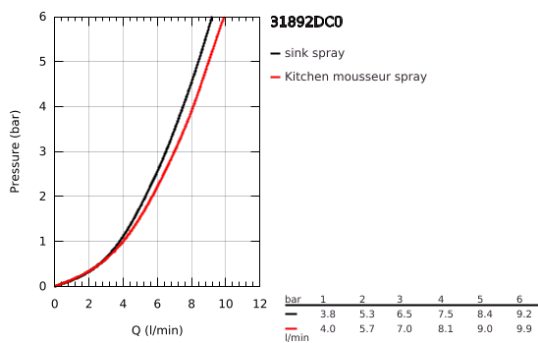

31 892 DC0 ESSENCE SMARTCONTROL SINK MIXER WITH SMARTCONTROL

PRODUCT DESCRIPTION

- Colour: supersteel
- GROHE LongLife finish
- Dual Spray - switch between laminar spray and shower jet
- Pull-Out spout for greater flexibility
- material: metal
- MagneticDocking guarantees easy retraction and smooth docking of the spray head back to the starting position
- GROHE SmartControl - push for ON-OFF, turn for volume adjustment from minimum to full flow
- temperature adjustment by turning of mixing valve on body
- swivel tubular spout
- swivel area 140°
- protected against backflow
- flexible connection hoses
- metal fixation set
- Protected Water Ways no contact of water with lead or nickel inside the tap
- maximum flow rate (at 3 bar): 10 l/min