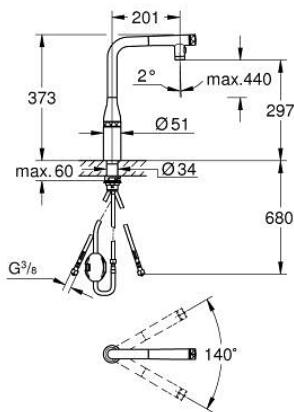

31 892 DC0 ESSENCE SMARTCONTROL SINK MIXER WITH SMARTCONTROL

PRODUCT DESCRIPTION

- Colour: supersteel
- GROHE LongLife finish
- Dual Spray - switch between laminar spray and shower jet
- Pull-Out spout for greater flexibility
- material: metal
- MagneticDocking guarantees easy retraction and smooth docking of the spray head back to the starting position
- GROHE SmartControl - push for ON-OFF, turn for volume adjustment from minimum to full flow
- temperature adjustment by turning of mixing valve on body
- swivel tubular spout
- swivel area 140°
- protected against backflow
- flexible connection hoses
- metal fixation set
- Protected Water Ways no contact of water with lead or nickel inside the tap
- maximum flow rate (at 3 bar): 10 l/min