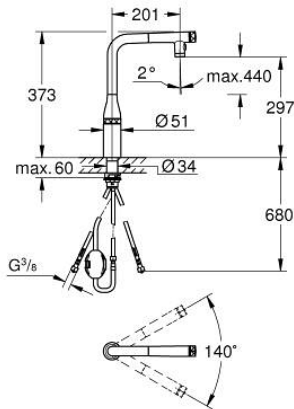

### PRODUCT DESCRIPTION

- Colour: chrome
- GROHE LongLife finish
- Dual Spray - switch between laminar spray and shower jet
- Pull-Out spout for greater flexibility
- material: metal
- MagneticDocking guarantees easy retraction and smooth docking of the spray head back to the starting position
- GROHE SmartControl - push for ON-OFF, turn for volume adjustment from minimum to full flow
- temperature adjustment by turning of mixing valve on body
- swivel tubular spout
- swivel area 140°
- protected against backflow
- flexible connection hoses
- metal fixation set
- Protected Water Ways no contact of water with lead or nickel inside the tap
- maximum flow rate (at 3 bar): 10 l/min