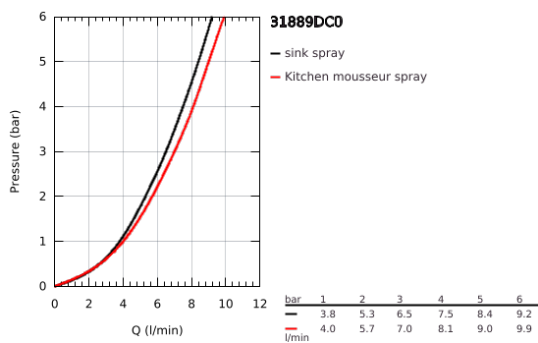

31 889 DC0 MINTA SMARTCONTROL SINK MIXER WITH SMARTCONTROL

PRODUCT DESCRIPTION

- Colour: supersteel
- GROHE LongLife finish
- Dual Spray - switch between laminar spray and shower jet
- Pull-Out spout for greater flexibility
- material: metal
- MagneticDocking guarantees easy retraction and smooth docking of the spray head back to the starting position
- GROHE SmartControl - push for ON-OFF, turn for volume adjustment from minimum to full flow
- temperature adjustment by turning of mixing valve on body
- swivel tubular spout
- swivel area 140°
- protected against backflow
- flexible connection hoses
- metal fixation set
- Protected Water Ways no contact of water with lead or nickel inside the tap
- maximum flow rate (at 3 bar): 10 l/min