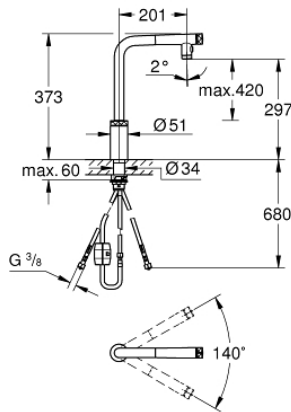

31 889 DC0 MINTA SMARTCONTROL SINK MIXER WITH SMARTCONTROL

PRODUCT DESCRIPTION

- Colour: supersteel
- GROHE LongLife finish
- Dual Spray - switch between laminar spray and shower jet
- Pull-Out spout for greater flexibility
- material: metal
- MagneticDocking guarantees easy retraction and smooth docking of the spray head back to the starting position
- GROHE SmartControl - push for ON-OFF, turn for volume adjustment from minimum to full flow
- temperature adjustment by turning of mixing valve on body
- swivel tubular spout
- swivel area 140°
- protected against backflow
- flexible connection hoses
- metal fixation set
- Protected Water Ways no contact of water with lead or nickel inside the tap
- maximum flow rate (at 3 bar): 10 l/min