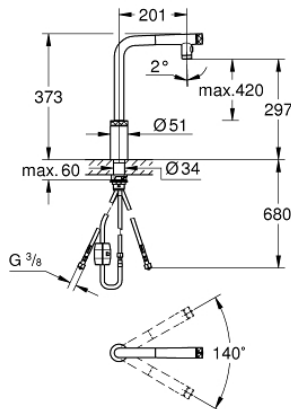

### PRODUCT DESCRIPTION

- Colour: chrome
- GROHE LongLife finish
- Dual Spray - switch between laminar spray and shower jet
- Pull-Out spout for greater flexibility
- material: metal
- MagneticDocking guarantees easy retraction and smooth docking of the spray head back to the starting position
- GROHE SmartControl - push for ON-OFF, turn for volume adjustment from minimum to full flow
- temperature adjustment by turning of mixing valve on body
- swivel tubular spout
- swivel area 140°
- protected against backflow
- flexible connection hoses
- metal fixation set
- Protected Water Ways no contact of water with lead or nickel inside the tap
- maximum flow rate (at 3 bar): 10 l/min