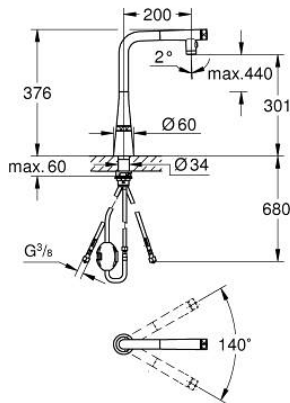

### PRODUCT DESCRIPTION

- Colour: chrome
- GROHE LongLife finish
- Dual Spray - switch between laminar spray and SpeedClean shower jet using diverter
- Pull-Out spout for greater flexibility
- MagneticDocking guarantees easy retraction and smooth docking of the spray head back to the starting position
- GROHE SmartControl - push for ON-OFF, turn for volume adjustment from minimum to full flow
- temperature adjustment by turning of mixing valve on body
- swivel tubular spout
- swivel area 140°
- protected against backflow
- flexible connection hoses
- metal fixation set
- Protected Water Ways no contact of water with lead or nickel inside the tap
- maximum flow rate (at 3 bar): 10 l/min

### SPARE PARTS, July 2021 – now

- 1: Pull-Out spray (Spare part-nr. 48600000)
- 1.1: Dirt strainer (Spare part-nr. 0676800M)
- 1.2: Non-return valve (Spare part-nr. 08565000)
- 1.3: Flow straightener (Spare part-nr. 48275000)
- 2: Shower hose (Spare part-nr. 48488000)
- 3: Shank fastening assembly (Spare part-nr. 48384000)
- 4: Support plate (Spare part-nr. 05334000)
- 5: Non-return valve (Spare part-nr. 45881000)
- 6: Dirt strainer (Spare part-nr. 0676800M)