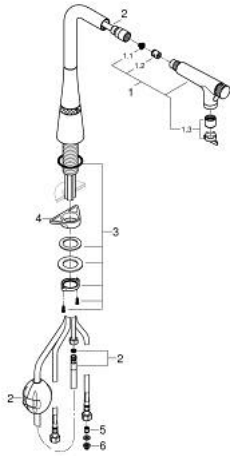

### PRODUCT DESCRIPTION

- Colour: chrome
- GROHE LongLife finish
- Dual Spray - switch between laminar spray and SpeedClean shower jet using diverter
- Pull-Out spout for greater flexibility
- MagneticDocking guarantees easy retraction and smooth docking of the spray head back to the starting position
- GROHE SmartControl - push for ON-OFF, turn for volume adjustment from minimum to full flow
- temperature adjustment by turning of mixing valve on body
- swivel tubular spout
- swivel area 140°
- protected against backflow
- flexible connection hoses
- metal fixation set
- Protected Water Ways no contact of water with lead or nickel inside the tap
- maximum flow rate (at 3 bar): 10 l/min

### SPARE PARTS, July 2021 – now

- 1: Pull-Out spray (Spare part-nr. 48600000)
- 1.1: Dirt strainer (Spare part-nr. 0676800M)
- 1.2: Non-return valve (Spare part-nr. 08565000)
- 1.3: Flow straightener (Spare part-nr. 48275000)
- 2: Shower hose (Spare part-nr. 48488000)
- 3: Shank fastening assembly (Spare part-nr. 48384000)
- 4: Support plate (Spare part-nr. 05334000)
- 5: Non-return valve (Spare part-nr. 45881000)
- 6: Dirt strainer (Spare part-nr. 0676800M)