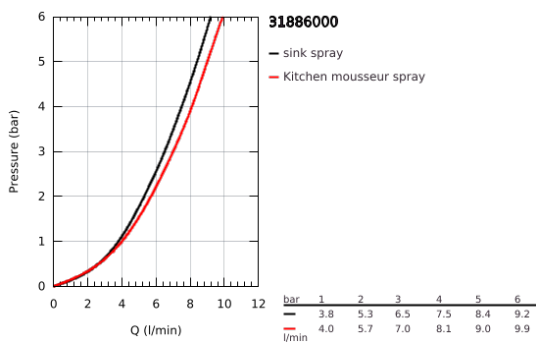

## 31 886 000 ZEDRA SMARTCONTROL SINK MIXER WITH SMARTCONTROL

### PRODUCT DESCRIPTION

- Colour: chrome
- GROHE LongLife finish
- Dual Spray - switch between laminar spray and SpeedClean shower jet using diverter
- Pull-Out spout for greater flexibility
- MagneticDocking guarantees easy retraction and smooth docking of the spray head back to the starting position
- GROHE SmartControl - push for ON-OFF, turn for volume adjustment from minimum to full flow
- temperature adjustment by turning of mixing valve on body
- swivel tubular spout
- swivel area 140°
- protected against backflow
- flexible connection hoses
- metal fixation set
- Protected Water Ways no contact of water with lead or nickel inside the tap
- maximum flow rate (at 3 bar): 10 l/min