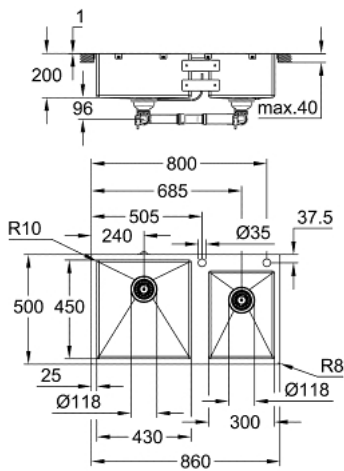

31 855 SD0 K800 STAINLESS STEEL SINK

PRODUCT DESCRIPTION

- Colour: stainless steel
- model: K800 90-S 86/50 2.0 lh
- mounting type: top mount or flush mount
- material: stainless steel AISI 304 (V2A)
- material thickness: 1 mm
- GROHE LongLife finish
- finish: satin finish
- GROHE Whisper
- min. cabinet size: 900 mm
- dimensions: 860 x 500 mm
- 1 bowl: 430 x 450 x 200 mm
- 2 bowl: 300 x 401 x 200 mm
- GROHE FastFixation installation system
- cut-out (top mount): 845 x 485 mm (R3)
- cut-out (flush mount): 845 x 485 mm (R3) (top step outer size: -861 x 501 -R8 deep -3.5 mm)
- drainer: Ø 3.5" basket strainer waste
- accessories included: waste kit, basket strainer waste, mounting set
- amount of fasteners included (top mount): 12