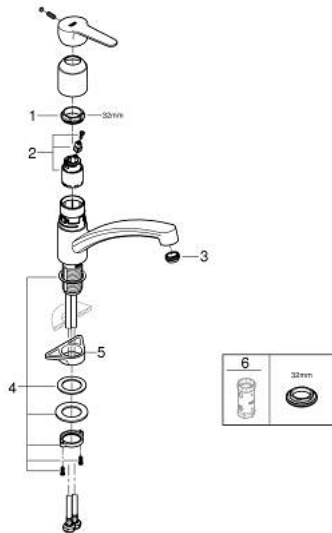

31 680 000 **BAUGO SINGLE-LEVER SINK MIXER 1/2"**

**PRODUCT DESCRIPTION**

- Colour: chrome
- low spout
- GROHE LongLife finish
- GROHE SmoothControl 35 mm ceramic cartridge
- Protected Water Ways no contact of water with lead or nickel inside the tap
- swivel tubular spout
- swivel area 140°
- Easy Release Aerator for tool free replacement
- flexible connection hoses
- metal fixation set
- maximum flow rate (at 3 bar): 10.5 l/min

## 31 680 000 BAUGO SINGLE-LEVER SINK MIXER 1/2"

### SPARE PARTS, August 2022 – now

- 1: Screw ring (Spare part-nr. 46815000)
- 2: Cartridge (Spare part-nr. 46374000)
- 3: Flow straightener (Spare part-nr. 48264000)
- 4: Shank fastening assembly (Spare part-nr. 48384000)
- 5: Support plate (Spare part-nr. 05334000)
- 6: Socket Spanner (Spare part-nr. 19332000)\*