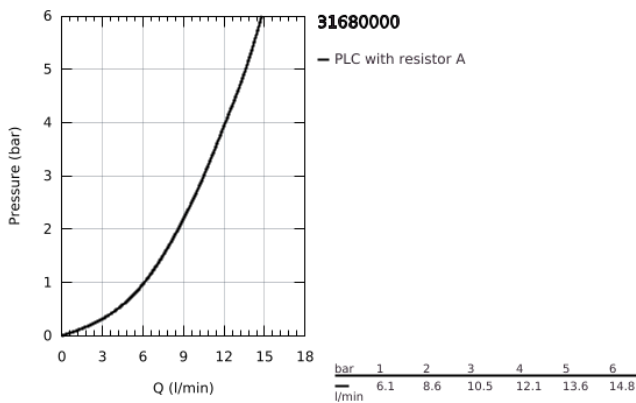

31 680 000 **BAUGO SINGLE-LEVER SINK MIXER 1/2"**

**PRODUCT DESCRIPTION**

- Colour: chrome
- low spout
- GROHE LongLife finish
- GROHE SmoothControl 35 mm ceramic cartridge
- Protected Water Ways no contact of water with lead or nickel inside the tap
- swivel tubular spout
- swivel area 140°
- Easy Release Aerator for tool free replacement
- flexible connection hoses
- metal fixation set
- maximum flow rate (at 3 bar): 10.5 l/min

## 31 680 000 BAUGO SINGLE-LEVER SINK MIXER 1/2"