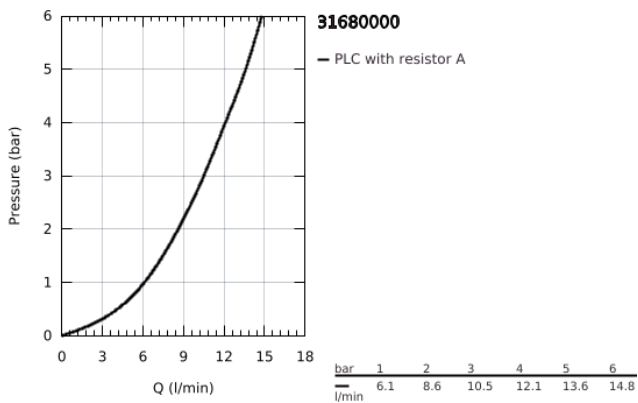

31 680 000 **BAUECO SINGLE-LEVER SINK MIXER 1/2"**

PRODUCT DESCRIPTION

- Colour: chrome
- low spout
- GROHE LongLife finish
- GROHE SmoothControl 35 mm ceramic cartridge
- Protected Water Ways no contact of water with lead or nickel inside the tap
- swivel tubular spout
- swivel area 140°
- Easy Release Aerator for tool free replacement
- flexible connection hoses
- metal fixation set
- maximum flow rate (at 3 bar): 10.5 l/min

31 680 000 **BAUECO SINGLE-LEVER SINK MIXER 1/2"**

SPARE PARTS, August 2022 – now

- 1: Screw ring (Spare part-nr. 46815000)
- 2: Cartridge (Spare part-nr. 46374000)
- 3: Flow straightener (Spare part-nr. 48264000)
- 4: Shank fastening assembly (Spare part-nr. 48384000)
- 5: Support plate (Spare part-nr. 05334000)
- 6: Socket Spanner (Spare part-nr. 19332000)*