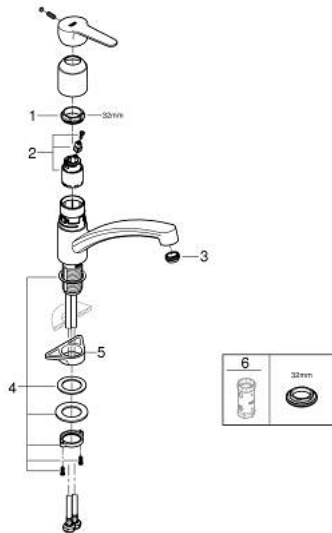

31 680 000 **BAUECO SINGLE-LEVER SINK MIXER 1/2"**

PRODUCT DESCRIPTION

- Colour: chrome
- low spout
- GROHE LongLife finish
- GROHE SmoothControl 35 mm ceramic cartridge
- Protected Water Ways no contact of water with lead or nickel inside the tap
- swivel tubular spout
- swivel area 140°
- Easy Release Aerator for tool free replacement
- flexible connection hoses
- metal fixation set
- maximum flow rate (at 3 bar): 10.5 l/min

31 680 000 **BAUECO SINGLE-LEVER SINK MIXER 1/2"**

SPARE PARTS, August 2022 – now

- 1: Screw ring (Spare part-nr. 46815000)
- 2: Cartridge (Spare part-nr. 46374000)
- 3: Flow straightener (Spare part-nr. 48264000)
- 4: Shank fastening assembly (Spare part-nr. 48384000)
- 5: Support plate (Spare part-nr. 05334000)
- 6: Socket Spanner (Spare part-nr. 19332000)*