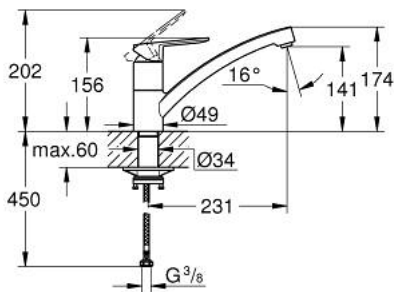

31 680 000 **BAUECO SINGLE-LEVER SINK MIXER 1/2"**

PRODUCT DESCRIPTION

- Colour: chrome
- low spout
- GROHE LongLife finish
- GROHE SmoothControl 35 mm ceramic cartridge
- Protected Water Ways no contact of water with lead or nickel inside the tap
- swivel tubular spout
- swivel area 140°
- Easy Release Aerator for tool free replacement
- flexible connection hoses
- metal fixation set
- maximum flow rate (at 3 bar): 10.5 l/min

31 680 000 **BAUECO SINGLE-LEVER SINK MIXER 1/2"**

SPARE PARTS, August 2022 – now

- 1: Screw ring (Spare part-nr. 46815000)
- 2: Cartridge (Spare part-nr. 46374000)
- 3: Flow straightener (Spare part-nr. 48264000)
- 4: Shank fastening assembly (Spare part-nr. 48384000)
- 5: Support plate (Spare part-nr. 05334000)
- 6: Socket Spanner (Spare part-nr. 19332000)*