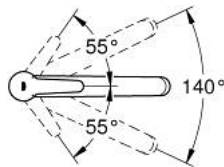

31 680 000 **BAUGO SINGLE-LEVER SINK MIXER 1/2"**

**PRODUCT DESCRIPTION**

- Colour: chrome
- low spout
- GROHE LongLife finish
- GROHE SmoothControl 35 mm ceramic cartridge
- Protected Water Ways no contact of water with lead or nickel inside the tap
- swivel tubular spout
- swivel area 140°
- Easy Release Aerator for tool free replacement
- flexible connection hoses
- metal fixation set
- maximum flow rate (at 3 bar): 10.5 l/min

## 31 680 000 BAUGO SINGLE-LEVER SINK MIXER 1/2"