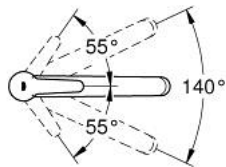

31 680 000 **BAUECO SINGLE-LEVER SINK MIXER 1/2"**

PRODUCT DESCRIPTION

- Colour: chrome
- low spout
- GROHE LongLife finish
- GROHE SmoothControl 35 mm ceramic cartridge
- Protected Water Ways no contact of water with lead or nickel inside the tap
- swivel tubular spout
- swivel area 140°
- Easy Release Aerator for tool free replacement
- flexible connection hoses
- metal fixation set
- maximum flow rate (at 3 bar): 10.5 l/min

31 680 000 **BAUECO SINGLE-LEVER SINK MIXER 1/2"**

SPARE PARTS, August 2022 – now

- 1: Screw ring (Spare part-nr. 46815000)
- 2: Cartridge (Spare part-nr. 46374000)
- 3: Flow straightener (Spare part-nr. 48264000)
- 4: Shank fastening assembly (Spare part-nr. 48384000)
- 5: Support plate (Spare part-nr. 05334000)
- 6: Socket Spanner (Spare part-nr. 19332000)*