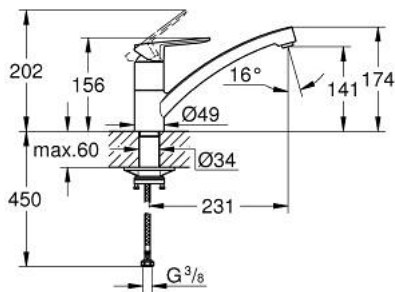

31 680 000 **BAUGO SINGLE-LEVER SINK MIXER 1/2"**

**PRODUCT DESCRIPTION**

- Colour: chrome
- low spout
- GROHE LongLife finish
- GROHE SmoothControl 35 mm ceramic cartridge
- Protected Water Ways no contact of water with lead or nickel inside the tap
- swivel tubular spout
- swivel area 140°
- Easy Release Aerator for tool free replacement
- flexible connection hoses
- metal fixation set
- maximum flow rate (at 3 bar): 10.5 l/min

## 31 680 000 BAUGO SINGLE-LEVER SINK MIXER 1/2"

### SPARE PARTS, August 2022 – now

- 1: Screw ring (Spare part-nr. 46815000)
- 2: Cartridge (Spare part-nr. 46374000)
- 3: Flow straightener (Spare part-nr. 48264000)
- 4: Shank fastening assembly (Spare part-nr. 48384000)
- 5: Support plate (Spare part-nr. 05334000)
- 6: Socket Spanner (Spare part-nr. 19332000)\*