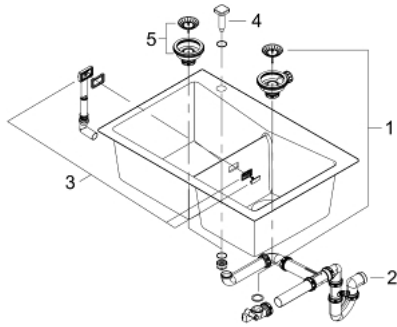

31 657 AP0 K700 COMPOSITE SINK

PRODUCT DESCRIPTION

- Colour: granite black
- model: K700 90-C 83.8/55.9 2.0
- mounting type: top mount or undermount
- material: quartz composite
- GROHE Whisper
- min. cabinet size: 900 mm
- dimensions: 838 x 559 mm
- 1 bowl: 406 x 438 x 241 mm
- 1 bowl: 316 x 438 x 241 mm
- outer radius: R6, inner bowl radius: R15
- GROHE FastFixation installation system
- sink mountable left
- cut-out (top mount installation): 818 x 539 mm
- cut-out (undermount installation): 757 x 437 mm
- drainer: automatic waste fitting
- accessories included: automatic waste fitting with rotary handle, waste kit, basket strainer waste, mounting set
- optional: push to open excenter (40 986 SD0)
- amount of fasteners included (top mount): 9
- amount of fasteners included (undermount): 9
- heat resistant up to 180° C

31 657 AP0 K700 COMPOSITE SINK

SPARE PARTS, May 2022 – now

- 1: Plug (Spare part-nr. 42588SD1)
- 2: Waste trap (Spare part-nr. 42619000)
- 3: Cover element (Spare part-nr. 42590SD1)
- 4: Turning handle (Spare part-nr. 42586SD0)
- 5: Plug (Spare part-nr. 42589SD1)