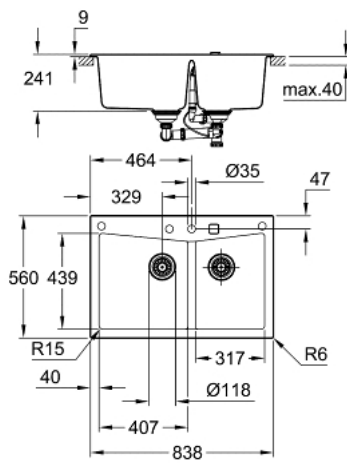

31 657 AP0 K700 COMPOSITE SINK

PRODUCT DESCRIPTION

- Colour: granite black
- model: K700 90-C 83.8/55.9 2.0
- mounting type: top mount or undermount
- material: quartz composite
- GROHE Whisper
- min. cabinet size: 900 mm
- dimensions: 838 x 559 mm
- 1 bowl: 406 x 438 x 241 mm
- 1 bowl: 316 x 438 x 241 mm
- outer radius: R6, inner bowl radius: R15
- GROHE FastFixation installation system
- sink mountable left
- cut-out (top mount installation): 818 x 539 mm
- cut-out (undermount installation): 757 x 437 mm
- drainer: automatic waste fitting
- accessories included: automatic waste fitting with rotary handle, waste kit, basket strainer waste, mounting set
- optional: push to open excenter (40 986 SD0)
- amount of fasteners included (top mount): 9
- amount of fasteners included (undermount): 9
- heat resistant up to 180° C

31 657 AP0 K700 COMPOSITE SINK

SPARE PARTS, May 2022 – now

- 1: Plug (Spare part-nr. 42588SD1)
- 2: Waste trap (Spare part-nr. 42619000)
- 3: Cover element (Spare part-nr. 42590SD1)
- 4: Turning handle (Spare part-nr. 42586SD0)
- 5: Plug (Spare part-nr. 42589SD1)