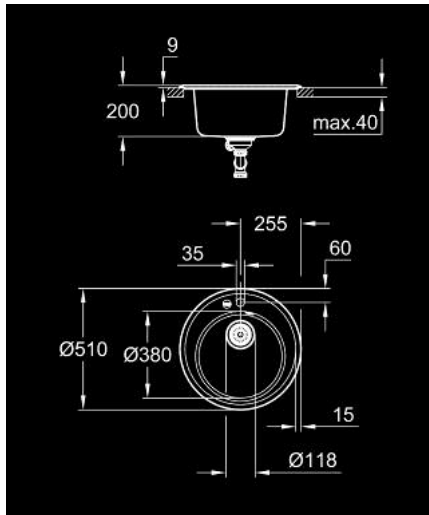

31 656 AP0 K200 COMPOSITE SINK

PRODUCT DESCRIPTION

- Colour: granite black
- model: K200 50-C 51 1.0
- mounting type: top mount
- material: quartz composite
- GROHE Whisper
- min. cabinet size: 500 mm
- dimensions: Ø 510 mm
- 1 bowl: Ø 380 x 200 mm
- inner bowl radius: Ø 380 mm
- GROHE FastFixation installation system
- cut-out: Ø 490 mm
- drainer: automatic waste fitting
- accessories included: waste kit, basket strainer waste, mounting set

- optional: push to open excenter (40 986 SD0)

- amount of fasteners included (top mount): 3
- heat resistant up to 180° C

31 656 AP0 K200 COMPOSITE SINK

SPARE PARTS, May 2022 – now

1: Plug (Spare part-nr. 42589SD1)

2: Siphon (Spare part-nr. 42616000)

3: Cover element (Spare part-nr. 42621SD0)