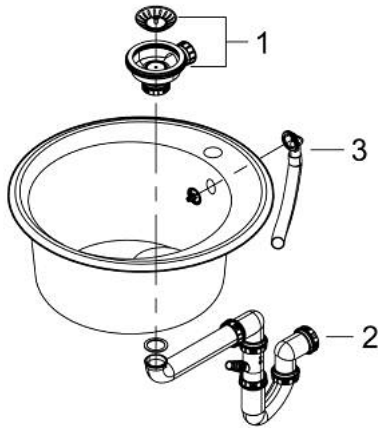

31 656 AP0 K200 COMPOSITE SINK

PRODUCT DESCRIPTION

- Colour: granite black
- model: K200 50-C 51 1.0
- mounting type: top mount
- material: quartz composite
- GROHE Whisper
- min. cabinet size: 500 mm
- dimensions: Ø 510 mm
- 1 bowl: Ø 380 x 200 mm
- inner bowl radius: Ø 380 mm
- GROHE FastFixation installation system
- cut-out: Ø 490 mm
- drainer: automatic waste fitting
- accessories included: waste kit, basket strainer waste, mounting set

- optional: push to open excenter (40 986 SD0)

- amount of fasteners included (top mount): 3
- heat resistant up to 180° C

31 656 AP0 K200 COMPOSITE SINK

SPARE PARTS, May 2022 – now

1: Plug (Spare part-nr. 42589SD1)

2: Siphon (Spare part-nr. 42616000)

3: Cover element (Spare part-nr. 42621SD0)