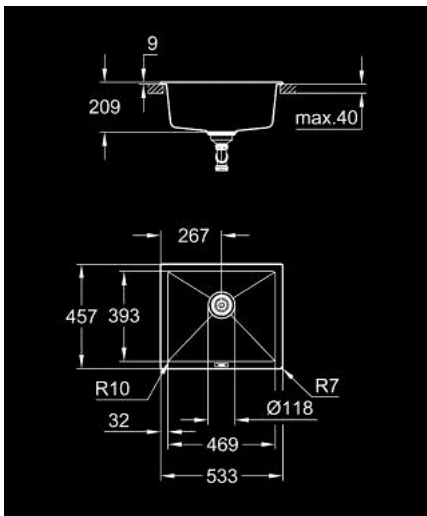

### PRODUCT DESCRIPTION

- Colour: granite black
- model: K700U 60-C 53.3/45.7 1.0
- mounting type: top mount or undermount
- material: quartz composite
- GROHE Whisper
- min. cabinet size: 600 mm
- dimensions: 533 x 457 mm
- 1 bowl: 469 x 393 x 205 mm
- outer radius: R7, inner bowl radius: R10
- GROHE FastFixation installation system
- cut-out (top mount): 518 x 442 mm
- cut-out (undermount): 468 x 390 mm
- drainer: Ø 3.5" basket strainer waste
- accessories included: waste kit, basket strainer waste, mounting set
  
- optional: push to open excenter (40 986 SD0)
  
- amount of fasteners included (top mount): 6
- amount of fasteners included (undermount): 6
- heat resistant up to 180° C