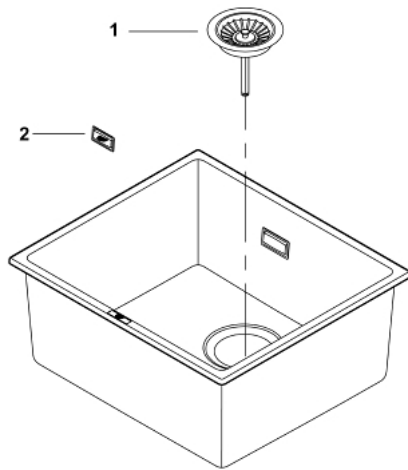

31 653 AP0 K700U COMPOSITE SINK

PRODUCT DESCRIPTION

- Colour: granite black
- model: K700U 50-C 45.7/40.6 1.0
- mounting type: top mount or undermount
- material: quartz composite
- GROHE Whisper
- min. cabinet size: 500 mm
- dimensions: 457 x 406 mm
- 1 bowl: 417 x 366 x 203 mm
- outer radius: R6, inner bowl radius: R10
- GROHE FastFixation installation system
- cut-out (top mount): 442 x 391
- cut-out (undermount): 417 x 366 mm
- drainer: Ø 3.5" basket strainer waste
- accessories included: waste kit, basket strainer waste, mounting set
- mounting with silicone (top mount)
- optional: push to open exciter (40 986 SD0)
- amount of fasteners included (undermount): 8
- heat resistant up to 180° C

31 653 AP0 K700U COMPOSITE SINK

SPARE PARTS, July 2018 – now

1: Plug (Spare part-nr. 42589SD0)

2: Cover element (Spare part-nr. 42590SD0)