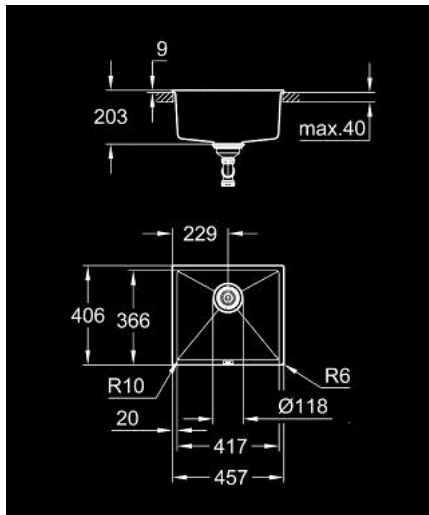

31 653 AP0 K700U COMPOSITE SINK

PRODUCT DESCRIPTION

- Colour: granite black
- model: K700U 50-C 45.7/40.6 1.0
- mounting type: top mount or undermount
- material: quartz composite
- GROHE Whisper
- min. cabinet size: 500 mm
- dimensions: 457 x 406 mm
- 1 bowl: 417 x 366 x 203 mm
- outer radius: R6, inner bowl radius: R10
- GROHE FastFixation installation system
- cut-out (top mount): 442 x 391
- cut-out (undermount): 417 x 366 mm
- drainer: Ø 3.5" basket strainer waste
- accessories included: waste kit, basket strainer waste, mounting set
- mounting with silicone (top mount)
- optional: push to open exciter (40 986 SD0)
- amount of fasteners included (undermount): 8
- heat resistant up to 180° C

31 653 AP0 K700U COMPOSITE SINK

SPARE PARTS, July 2018 – now

1: Plug (Spare part-nr. 42589SD0)

2: Cover element (Spare part-nr. 42590SD0)