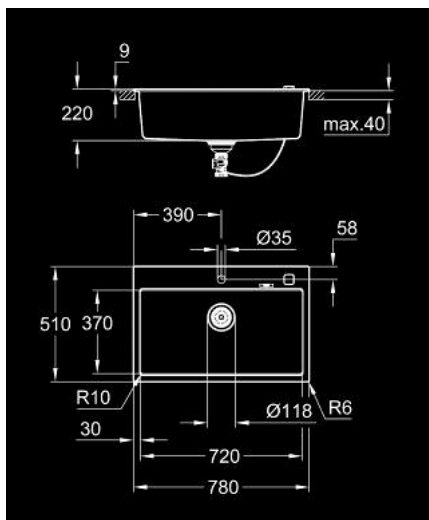

31 652 AP0 K700 COMPOSITE SINK

PRODUCT DESCRIPTION

- Colour: granite black
- model: K700 80-C 78/51 1.0
- mounting type: top mount
- material: quartz composite
- GROHE Whisper
- min. cabinet size: 800 mm
- dimensions: 780 x 510 mm
- 1 bowl: 720 x 370 x 220 mm
- outer radius: R6, inner bowl radius: R10
- GROHE FastFixation installation system
- cut-out: 764 x 494 mm
- drainer: automatic waste fitting
- accessories included: automatic waste fitting with rotary handle, waste kit, basket strainer waste, mounting set
- optional: push to open excenter (40 986 SD0)
- amount of fasteners included (top mount): 9
- heat resistant up to 180° C

31 652 AP0 K700 COMPOSITE SINK

SPARE PARTS, May 2022 – now

- 1: Plug (Spare part-nr. 42588SD1)
- 2: Siphon (Spare part-nr. 42617000)
- 3: Cover element (Spare part-nr. 42590SD1)
- 4: Turning handle (Spare part-nr. 42586SD0)