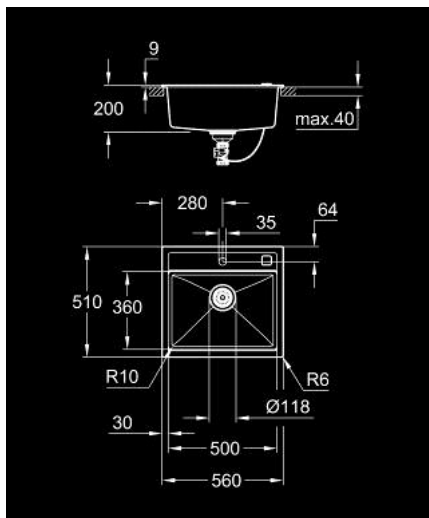

### PRODUCT DESCRIPTION

- Colour: granite black
- model: K700 60-C 56/51 1.0
- mounting type: top mount
- material: quartz composite
- GROHE Whisper
- min. cabinet size: 600 mm
- dimensions: 560 x 510 mm
- 1 bowl: 500 x 360 x 200 mm
- outer radius: R6, inner bowl radius: R10
- GROHE FastFixation installation system
- cut-out: 545 x 495 mm
- drainer: automatic waste fitting
- accessories included: automatic waste fitting with rotary handle, waste kit, basket strainer waste, mounting set
- optional: push to open excenter (40 986 SD0)
- amount of fasteners included (top mount): 8
- heat resistant up to 180° C

### SPARE PARTS, May 2022 – now

1: Plug (Spare part-nr. 42588SD1)

2: Siphon (Spare part-nr. 42617000)

3: Cover element (Spare part-nr. 42590SD1)

4: Turning handle (Spare part-nr. 42586SD0)