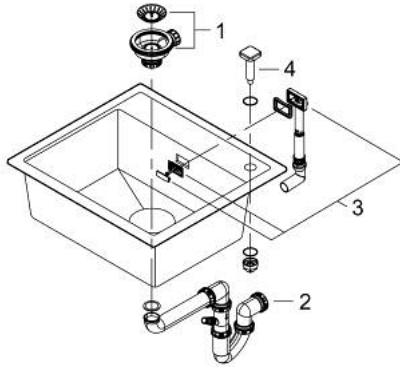

## 31 651 AP0 K700 COMPOSITE SINK

### PRODUCT DESCRIPTION

- Colour: granite black
- model: K700 60-C 56/51 1.0
- mounting type: top mount
- material: quartz composite
- GROHE Whisper
- min. cabinet size: 600 mm
- dimensions: 560 x 510 mm
- 1 bowl: 500 x 360 x 200 mm
- outer radius: R6, inner bowl radius: R10
- GROHE FastFixation installation system
- cut-out: 545 x 495 mm
- drainer: automatic waste fitting
- accessories included: automatic waste fitting with rotary handle, waste kit, basket strainer waste, mounting set
- optional: push to open excenter (40 986 SD0)
- amount of fasteners included (top mount): 8
- heat resistant up to 180° C

### SPARE PARTS, May 2022 – now

1: Plug (Spare part-nr. 42588SD1)

2: Siphon (Spare part-nr. 42617000)

3: Cover element (Spare part-nr. 42590SD1)

4: Turning handle (Spare part-nr. 42586SD0)