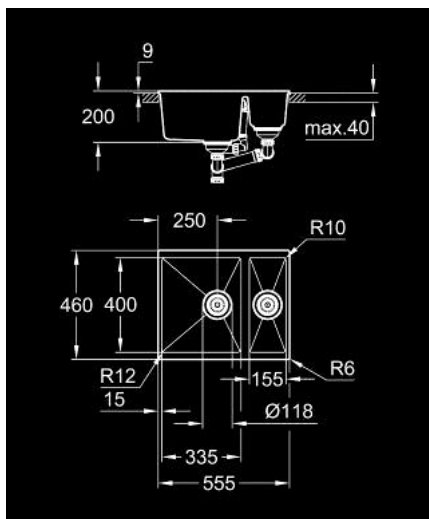

31 648 AP0 K500 COMPOSITE SINK

PRODUCT DESCRIPTION

- Colour: granite black
- model: K500 60-C 55.5/46 1.5 rev
- mounting type: top mount or undermount
- material: quartz composite
- GROHE Whisper
- min. cabinet size: 600 mm
- dimensions: 555 x 460 mm
- 1 bowl: 335 x 400 x 200 mm
- 0.5 bowl: 155 x 400 x 140 mm
- outer radius: R6, inner bowl radius: big bowl R12, small bowl R10
- GROHE FastFixation installation system
- sink mountable left or right
- cut-out (top mount): 545 x 444 mm
- cut-out (undermount): 525 x 400 mm
- drainer: Ø 3.5" basket strainer waste
- accessories included: waste kit, basket strainer waste, mounting set
- mounting with silicone (top mount)
- optional: push to open excenter (40 986 SD0)
- amount of fasteners included (undermount): 8
- heat resistant up to 180° C

31 648 AP0 K500 COMPOSITE SINK

SPARE PARTS, May 2022 – now

1: Plug (Spare part-nr. 42588SD1)

2: Siphon (Spare part-nr. 42618000)

3: Cover element (Spare part-nr. 42590SD1)

4: Plug (Spare part-nr. 42589SD1)