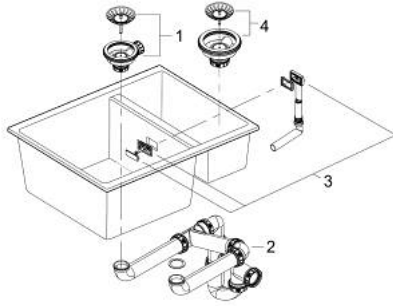

31 648 AP0 K500 COMPOSITE SINK

PRODUCT DESCRIPTION

- Colour: granite black
- model: K500 60-C 55.5/46 1.5 rev
- mounting type: top mount or undermount
- material: quartz composite
- GROHE Whisper
- min. cabinet size: 600 mm
- dimensions: 555 x 460 mm
- 1 bowl: 335 x 400 x 200 mm
- 0.5 bowl: 155 x 400 x 140 mm
- outer radius: R6, inner bowl radius: big bowl R12, small bowl R10
- GROHE FastFixation installation system
- sink mountable left or right
- cut-out (top mount): 545 x 444 mm
- cut-out (undermount): 525 x 400 mm
- drainer: Ø 3.5" basket strainer waste
- accessories included: waste kit, basket strainer waste, mounting set
- mounting with silicone (top mount)
- optional: push to open excenter (40 986 SD0)
- amount of fasteners included (undermount): 8
- heat resistant up to 180° C

31 648 AP0 K500 COMPOSITE SINK

SPARE PARTS, May 2022 – now

1: Plug (Spare part-nr. 42588SD1)

2: Siphon (Spare part-nr. 42618000)

3: Cover element (Spare part-nr. 42590SD1)

4: Plug (Spare part-nr. 42589SD1)