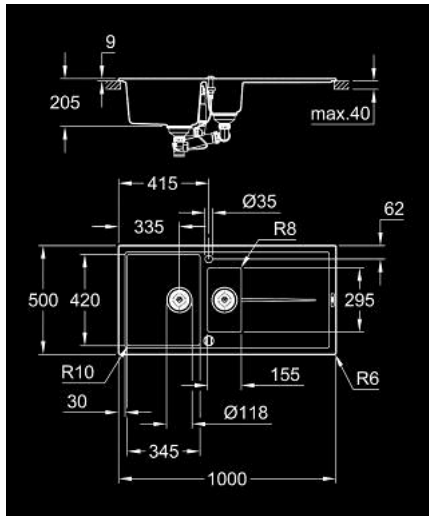

## 31 642 AP0 K400 COMPOSITE SINK WITH DRAINER

### PRODUCT DESCRIPTION

- Colour: granite black
- model: K400 60-C 100/50 1.5 rev
- mounting type: top mount
- material: quartz composite
- GROHE Whisper
- min. cabinet size: 600 mm
- dimensions: 1000 x 500 mm
- 1 bowl: 335 x 420 x 205 mm
- 0.5 bowl: 155 x 295 x 146 mm
- outer radius: R6, inner bowl radius: big bowl R10, small bowl R8
- GROHE FastFixation installation system
- sink mountable left or right
- cut-out: 980 x 480 mm
- drainer: automatic waste fitting
- accessories included: automatic waste fitting with rotary handle, waste kit, basket strainer waste, mounting set
- optional: push to open excenter (40 986 SD0)
- amount of fasteners included (top mount): 10
- heat resistant up to 180° C

## 31 642 AP0 **K400 COMPOSITE SINK WITH DRAINER**

### **SPARE PARTS**, May 2022 – now

- 1: Plug (Spare part-nr. 42588SD1)
- 2: Waste trap (Spare part-nr. 42619000)
- 3: Cover element (Spare part-nr. 42590SD1)
- 4: Turning handle (Spare part-nr. 42587SD0)
- 5: Plug (Spare part-nr. 42589SD1)